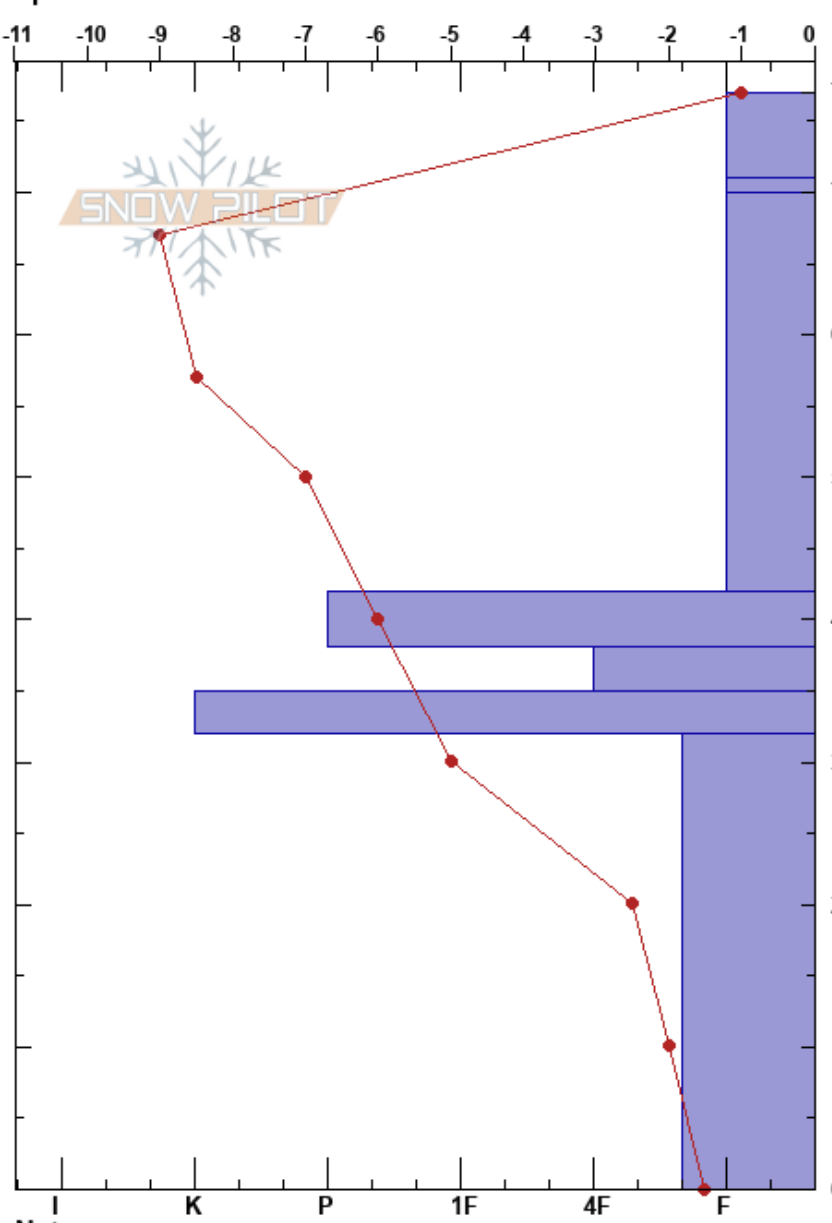

20201205 shot 1 lower
 Teton Range
 WY
 Elevation: 9000 ft
 Aspect: 90°
 Specifics:

Fred Most
 12/05/2020 - 10:57am
 Co-ord:
 Slope Angle: 30°
 Wind Loading: no

Stability:
 Air Temperature: 1°C
 Sky Cover: CLR
 Precipitation: NO
 Wind: W Calm

HS:77 Layer Notes:

Form	Crystal Size	Moisture	ρ kg/m ³	Stability tests & Layer comments
/	0.5-1.5			
∨	1			← ECTN2 @71cm
/ (□)	0.5-1.5 (0.5)			
⊙				
□	0.5-1			
⊙				← ECTN22 @32cm
□	0.5-1.5			

Notes: