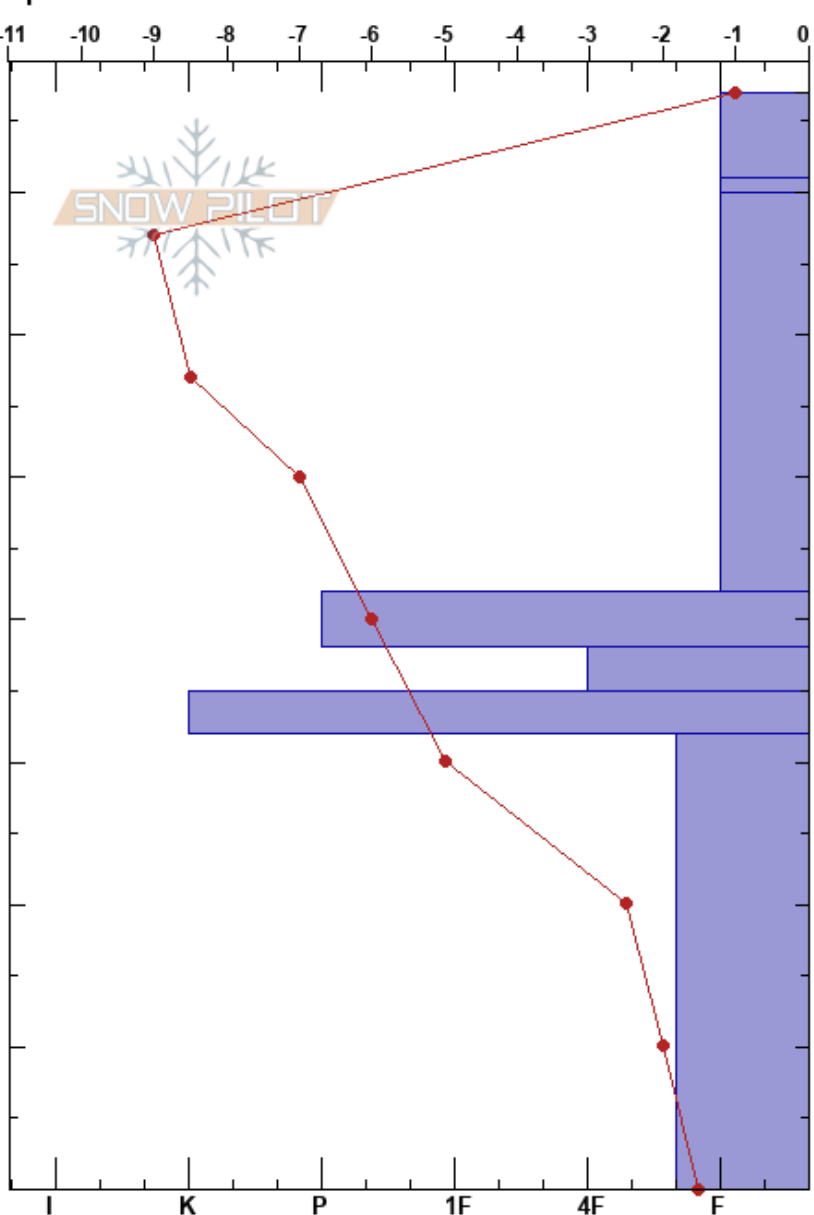

20201205 shot 1 lower
 Teton Range
 WY
 Elevation: 9000 ft
 Aspect: 90°
 Specifics:

Fred Most
 12/05/2020 - 10:57am
 Co-ord:
 Slope Angle: 30°
 Wind Loading: no

Stability:
 Air Temperature: 1°C
 Sky Cover: CLR
 Precipitation: NO
 Wind: W Calm

HS:77 Layer Notes:

Depth (cm)	Crystal		Moisture	ρ kg/m ³	Stability tests & Layer comments
	Form	Size			
77	/	0.5-1.5			
70	∨	1			← ECTN2 @71cm
60					
50	/ (□)	0.5-1.5 (0.5)			
40	⊙				
38	□	0.5-1			
32	⊙				← ECTN22 @32cm
20	□	0.5-1.5			
10					
0					