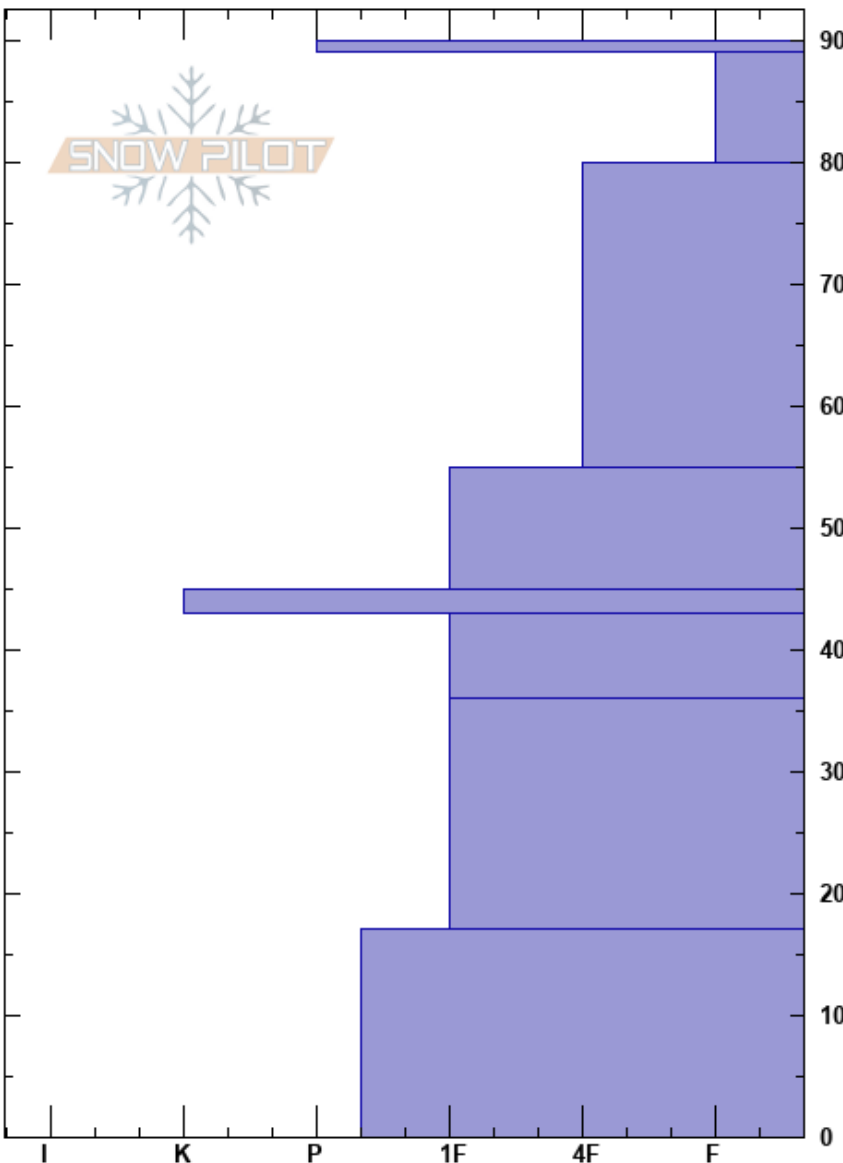

Wildy Bowl 20201206
 Sangre de Cristo Range
 NM
 Elevation: 3563 m
 Aspect: N
 Specifics: Cracking

Brock Tice
 12/06/2020 - 9:55am
 Co-ord: 36.55873N, -105.44118W
 Slope Angle: 19°
 Wind Loading: previous

Stability:
 Air Temperature: -3°C
 Sky Cover: CLR
 Precipitation: NO
 Wind: SE Light Breeze

HS:90
 Layer Notes:
 43-36cm: Problematic layer

| Form | Crystal | | ρ kg/m ³ | Stability tests & Layer comments |
|------|---------|----------|-----------------------------|----------------------------------|
| | Size | Moisture | | |
| • | 0.5 | | | |
| / | 0.5 | | | |
| / | 0.5 | | | |
| ∅ | 0.5 | | | |
| ⊙ | 1 | | | ← CT15, RP@43cm |
| ⊗ | 3 | | | |
| ⊖ | 1 | | | |
| ⊖ | | | | |