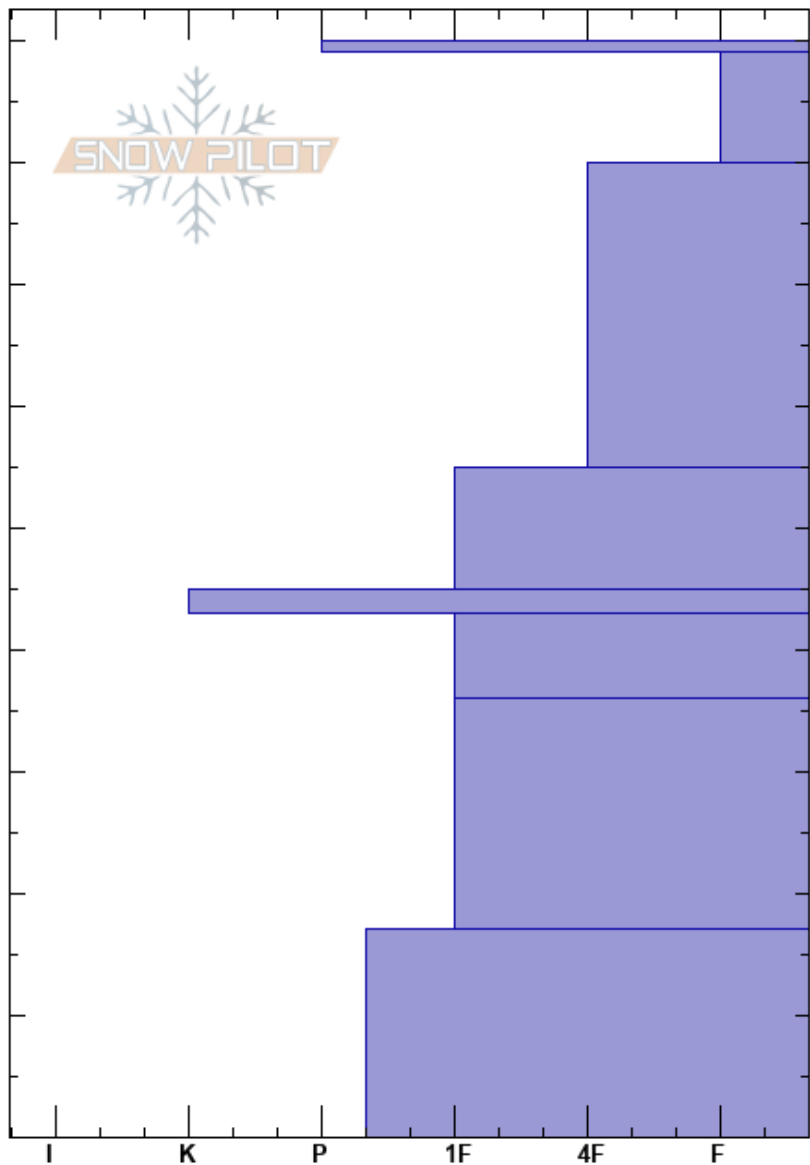

Wildy Bowl 20201206
 Sangre de Cristo Range
 NM
Elevation: 3563 m
Aspect: N
Specifics: Cracking

Brock Tice
 12/06/2020 - 9:55am
Co-ord: 36.55873N, -105.44118W
Slope Angle: 19°
Wind Loading: previous

Stability:
Air Temperature: -3°C
Sky Cover: CLR
Precipitation: NO
Wind: SE Light Breeze

HS:90
Layer Notes:
 43-36cm: Problematic layer

Height (m)	Crystal		Moisture	ρ kg/m ³	Stability tests & Layer comments
	Form	Size			
90	•	0.5			
85	/	0.5			
80	/	0.5			
70	/	0.5			
60	/	0.5			
50	⊕	0.5			
45	⊙⊙	1			← CT15, RP @43cm
40	⊗	3			
30	⊖	1			
20	⊖	1			
10	⊖	1			
0					