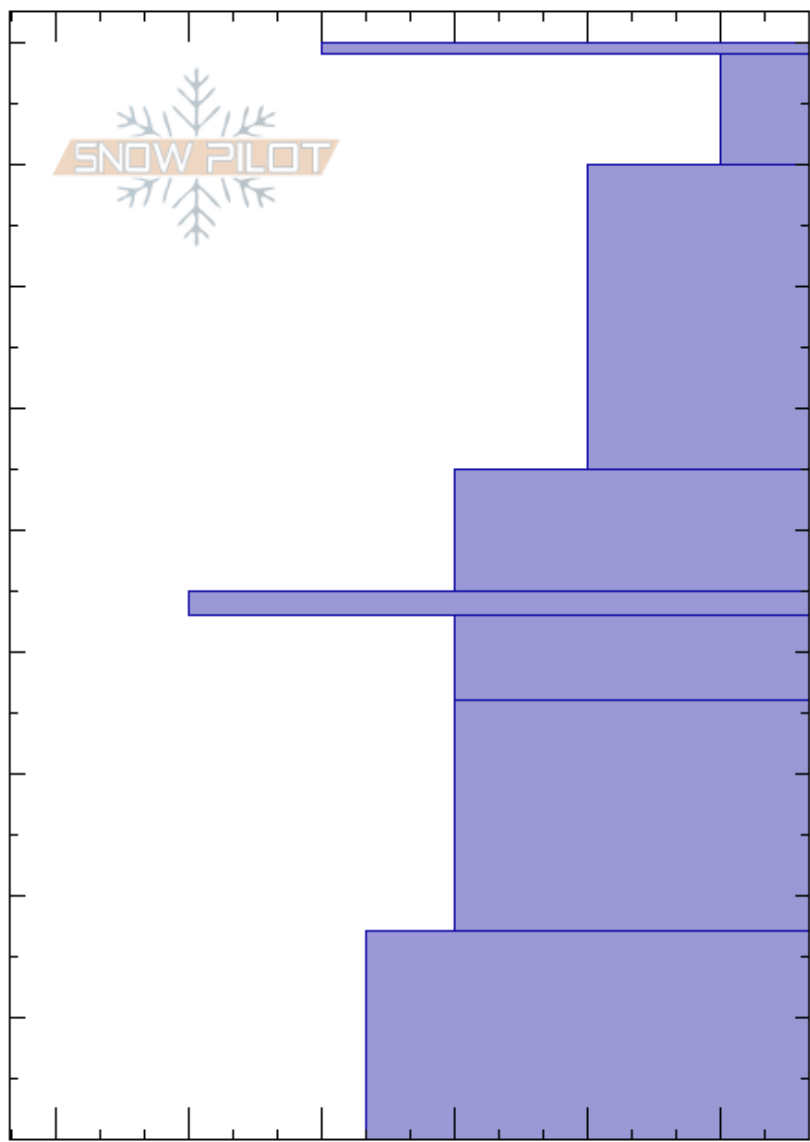

Wildy Bowl 20201206
 Sangre de Cristo Range
 NM

Brock Tice
 12/06/2020 - 9:55am
 Co-ord: 36.55873N, -105.44118W
 Slope Angle: 19°
 Wind Loading: previous

Stability:
 Air Temperature: -3°C
 Sky Cover: CLR
 Precipitation: NO
 Wind: SE Light Breeze

HS:90
 Layer Notes:
 43-36cm: Problematic layer

Elevation: 3563 m
 Aspect: N
 Specifics: Cracking

Form	Crystal		ρ kg/m ³	Stability tests & Layer comments
	Size	Moisture		
•	0.5			
/	0.5			
/	0.5			
∅	0.5			
⊙	1			← CT15, RP @ 43cm
⊗	3			
⊖	1			
⊖				