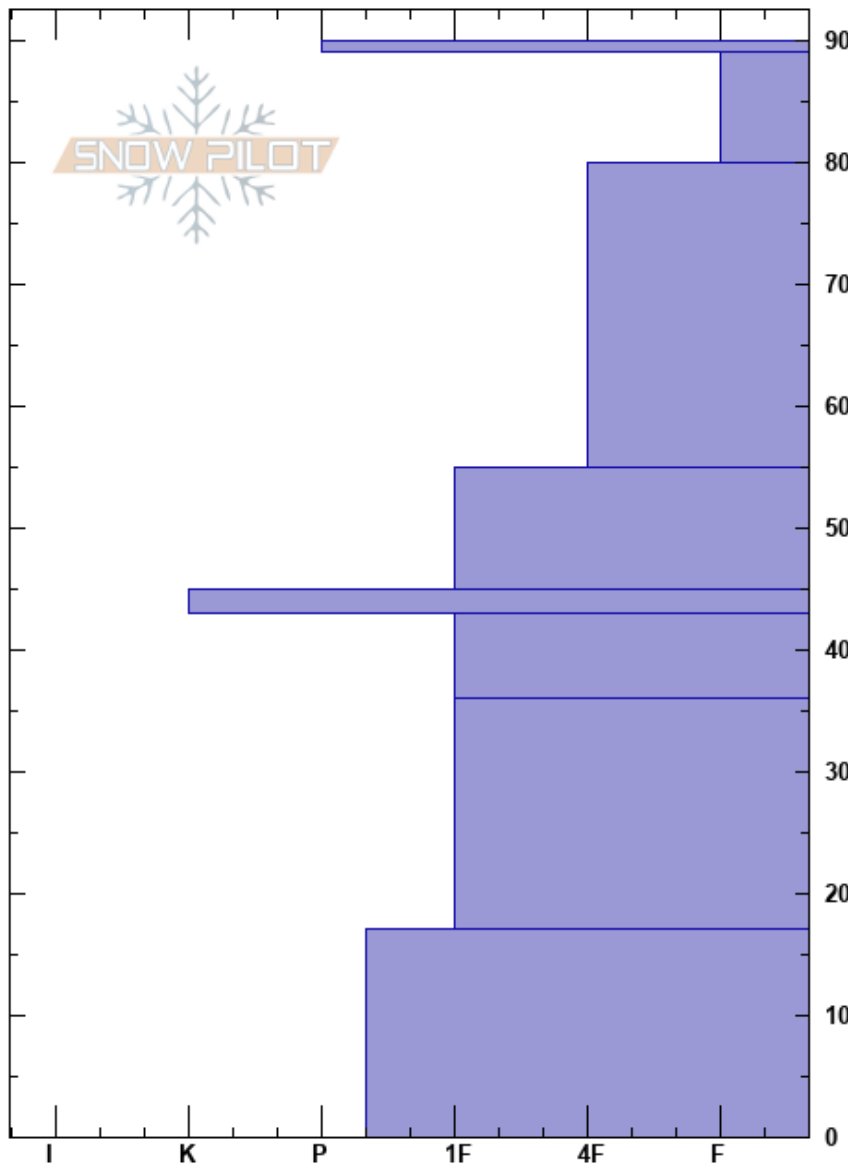

Wildy Bowl 20201206
 Sangre de Cristo Range
 NM
 Elevation: 3563 m
 Aspect: N
 Specifics: Cracking

Brock Tice
 12/06/2020 - 9:55am
 Co-ord: 36.55873N, -105.44118W
 Slope Angle: 19°
 Wind Loading: previous

Stability:
 Air Temperature: -3°C
 Sky Cover: CLR
 Precipitation: NO
 Wind: SE Light Breeze

HS:90
 Layer Notes:
 43-36cm: Problematic layer

Height (m)	Crystal		Moisture	ρ kg/m ³	Stability tests & Layer comments
	Form	Size			
90	•	0.5			
85	/	0.5			
80	/	0.5			
70	/	0.5			
60	/	0.5			
50	⊕	0.5			
45	⊙⊙	1			← CT15, RP @43cm
40	⊗	3			
30	⊖	1			
20	⊖	1			
10	⊖	1			
0					