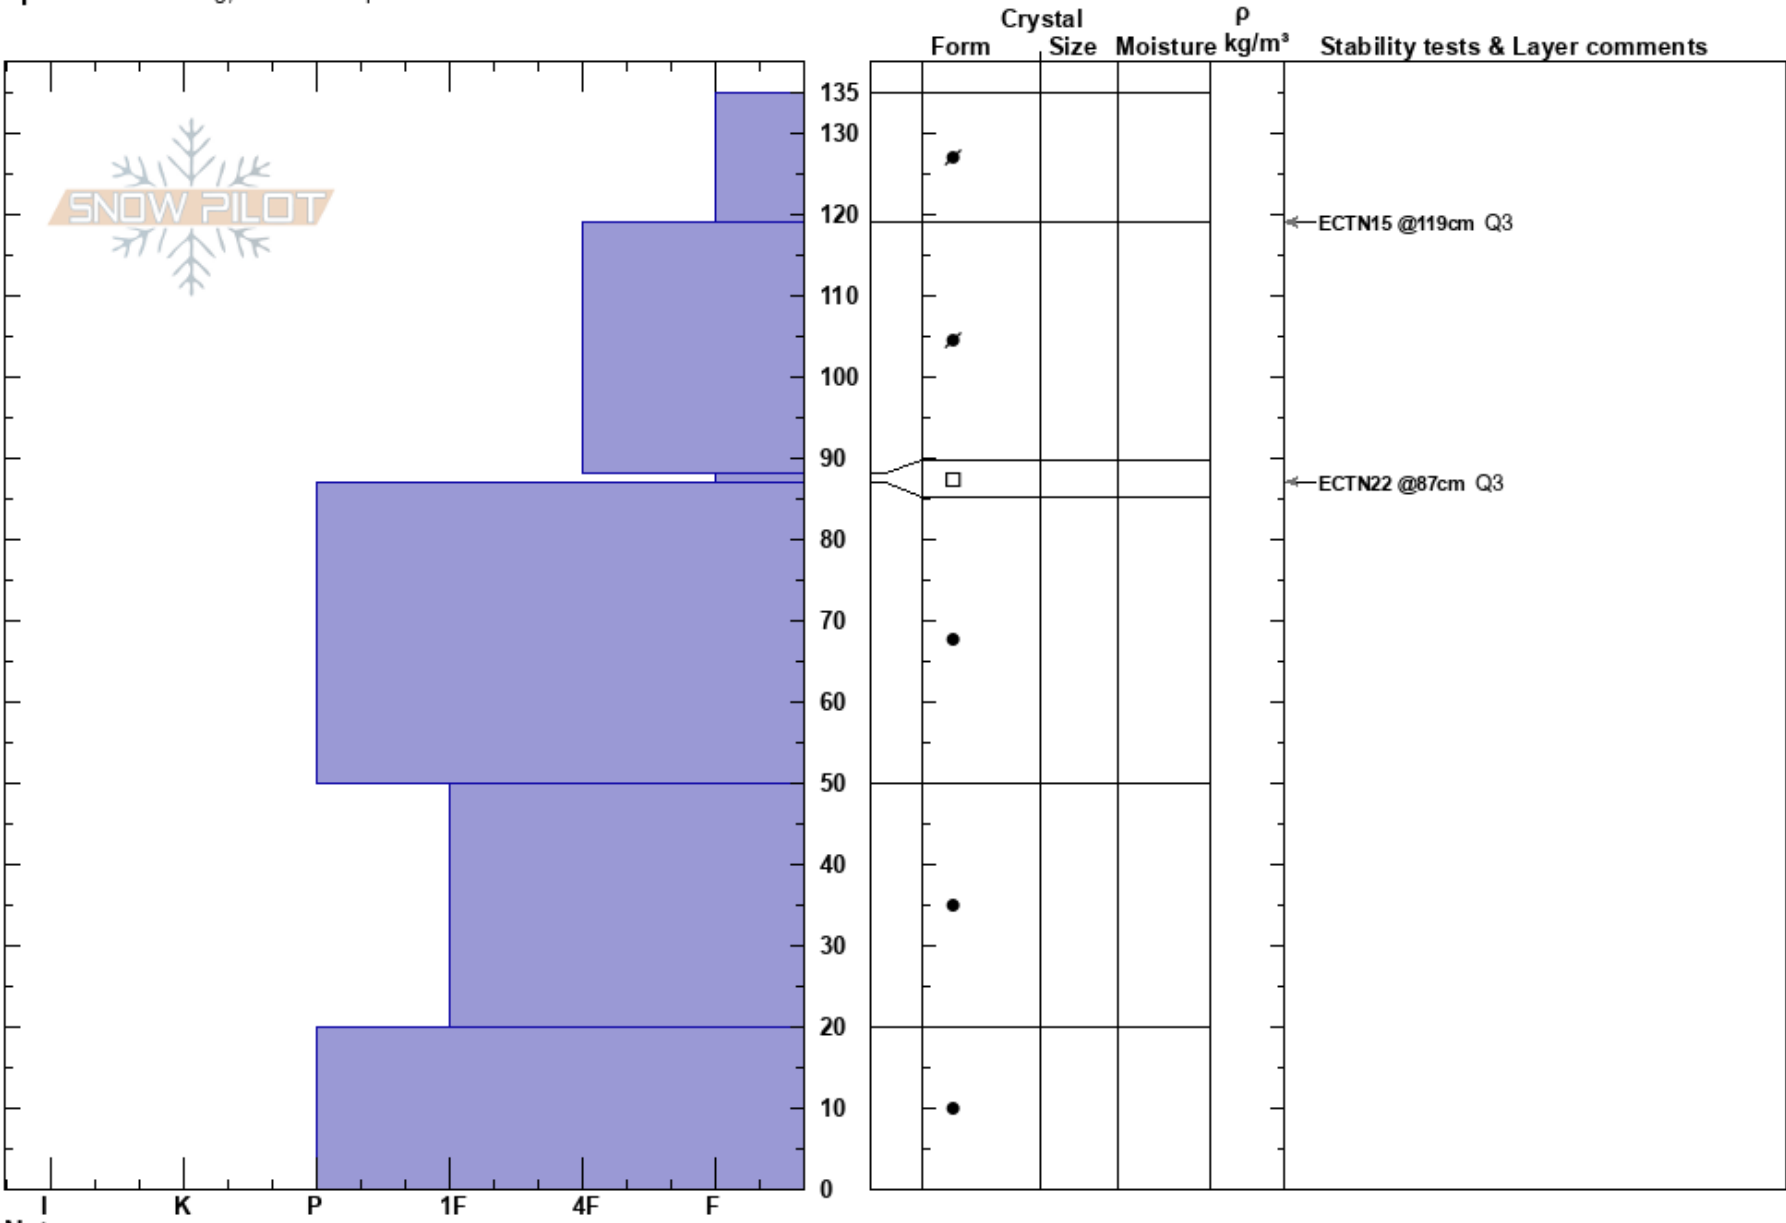

52 Tums
 Rocky Mountain Front
 MT
 Elevation: 7698 ft
 Aspect: NE
 Specifics: Cracking; We skied slope

Charles Hlavac
 12/05/2020 - 1:45pm
 Co-ord: 47.92930N, -112.82371W
 Slope Angle: 32°
 Wind Loading: previous

Stability: **HS:135**
 Air Temperature: 9°C
 Sky Cover: CLR
 Precipitation: NO
 Wind: Calm
PF:3 88-87cm:Problematic layer

Notes: Between top of Orloff's and top of 52 above the skin track.