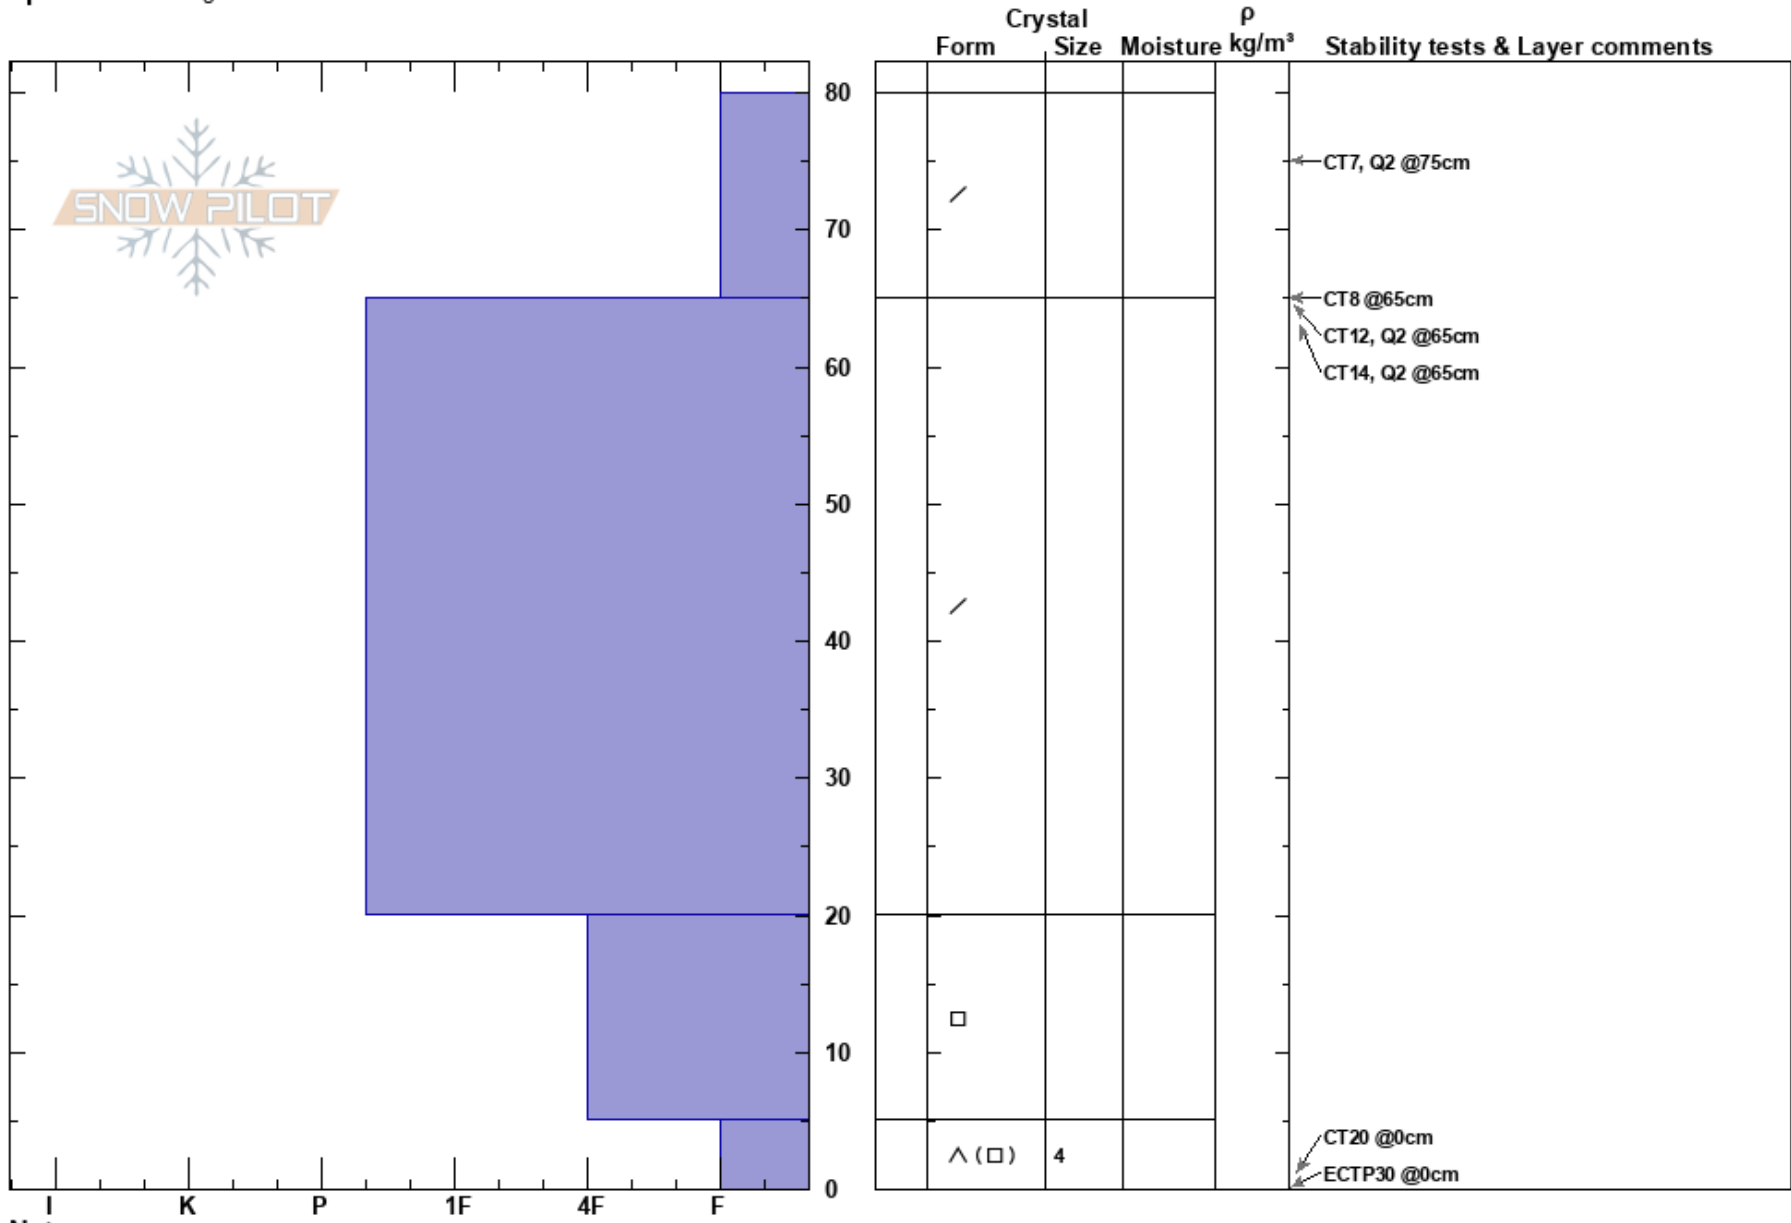

Union Peak 0
 Dan Keltz
 Gore Range
 CO
 Elevation: 12000 ft
 Aspect: N
 Specifics: Pit dug in a Ski Area

12/05/2020 - 1:00pm
 Co-ord:
 Slope Angle: 30°
 Wind Loading:

Stability:
 Air Temperature:
 Sky Cover: CLR
 Precipitation: NO
 Wind: Calm

HS:80
 PF:40
 PS: 15
 65-20cm: Problematic layer

Notes: