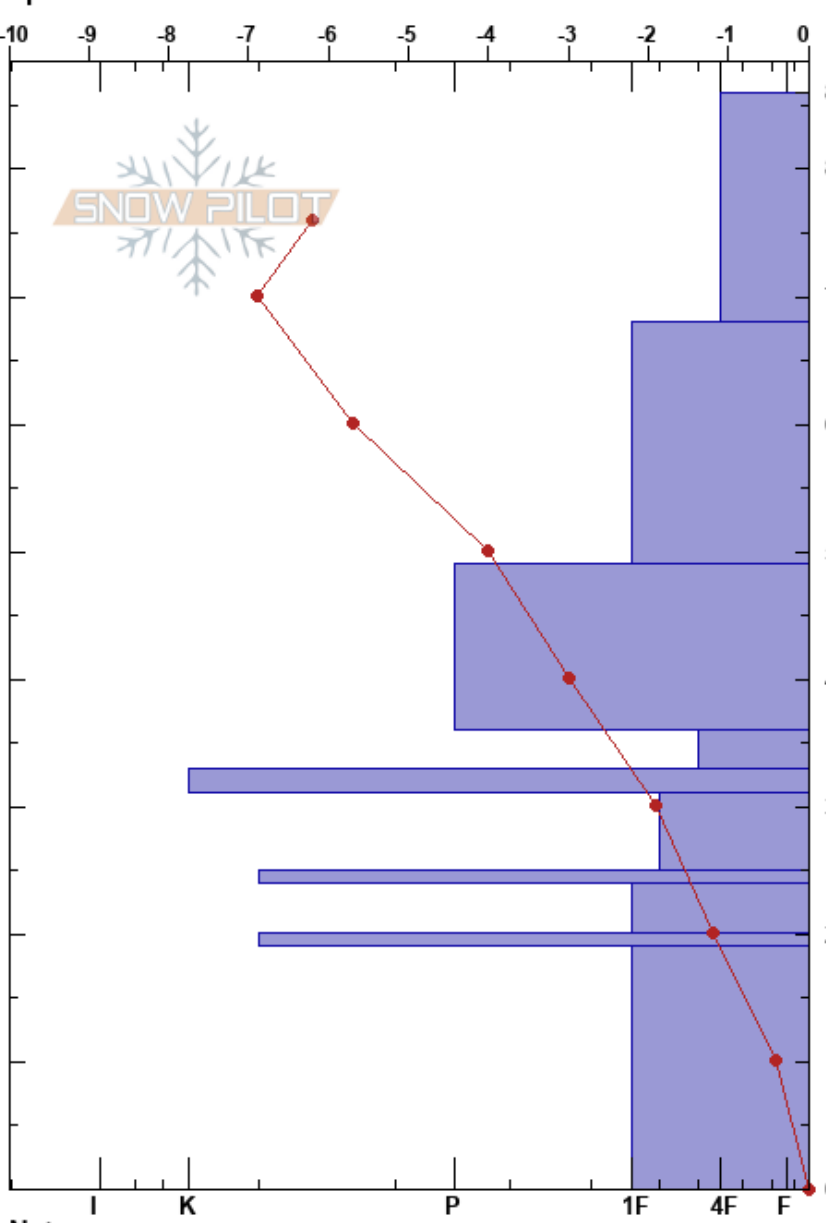

Wheeler Flats
 Sunshine Village
 AB
 Elevation: 2120 m
 Aspect:
 Specifics:

Zoe Ryan
 05/12/2020 - 13:30
 Co-ord: 11U 585508W 5659906S
 Slope Angle: 0°
 Wind Loading:

Stability:
 Air Temperature: 2.1°C
 Sky Cover: FEW
 Precipitation: NO
 Wind: Calm

HS:86
 PF:50
 33-31cm: Nov 5th

Layer Notes:

Form	Crystal Size	Moisture	ρ kg/m ³	Stability tests & Layer comments
∇	4			
/	0.5-1			
⊖	0.5-1			← CT19, RP @68cm
⊖	0.5			
□	1-2			
=				
□	1-2			33-31cm: Nov 5th
⊙⊙				
□	1-2			
⊙⊙				
□	2-3			