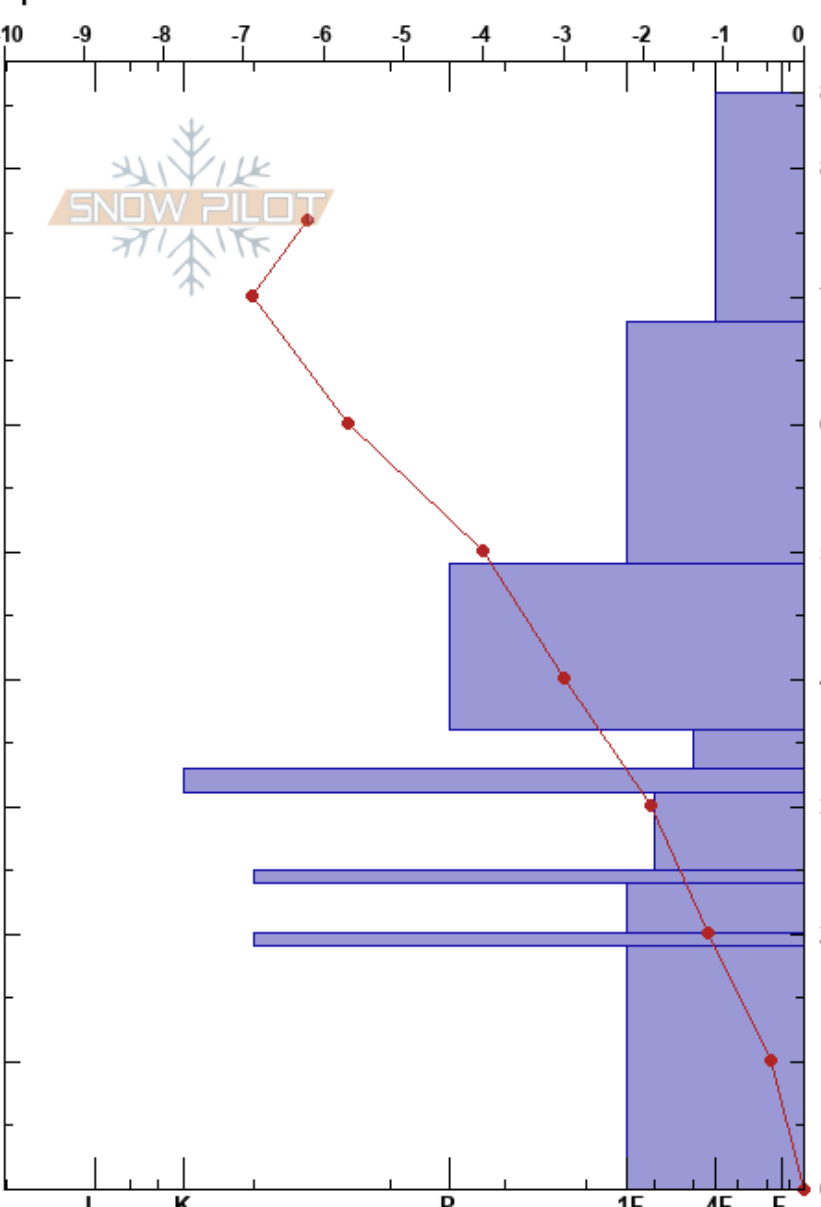

Wheeler Flats
 Sunshine Village
 AB
 Elevation: 2120 m
 Aspect:
 Specifics:

Zoe Ryan
 05/12/2020 - 13:30
 Co-ord: 11U 585508W 5659906S
 Slope Angle: 0°
 Wind Loading:

Stability:
 Air Temperature: 2.1°C
 Sky Cover: FEW
 Precipitation: NO
 Wind: Calm

HS:86
 PF:50
 33-31cm: Nov 5th

Layer Notes:

Form	Crystal Size	Moisture	ρ kg/m ³	Stability tests & Layer comments
∇	4			
/	0.5-1			
⊖	0.5-1			← CT19, RP @68cm
⊖	0.5			
□	1-2			
=				
□	1-2			33-31cm: Nov 5th
⊙⊙				
□	1-2			
⊙⊙				
□	2-3			