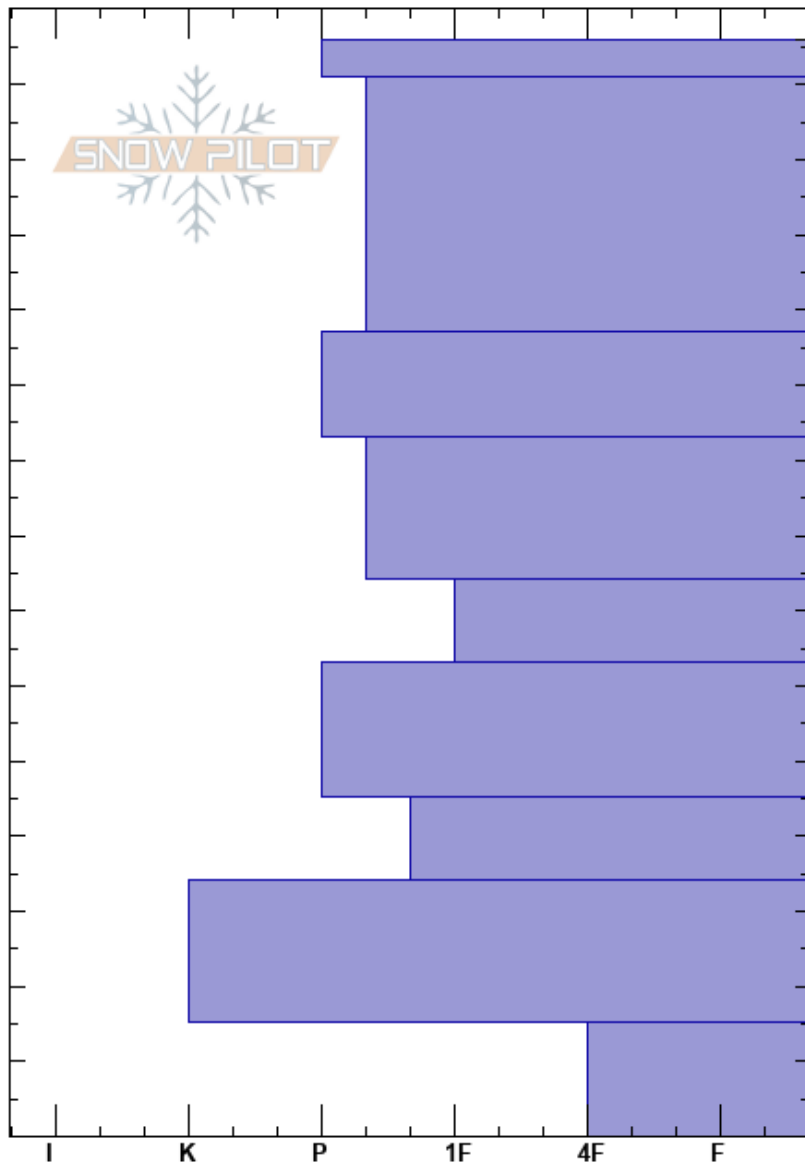

Forum Ridge
 South Rockies
 AB
 Elevation: 2106 m
 Aspect: E
 Specifics:

Cynthia Werier
 05/12/2020 - 11:40
 Co-ord:
 Slope Angle: 25°
 Wind Loading: previous

Stability:
 Air Temperature: 6.5°C
 Sky Cover: CLR
 Precipitation: NO
 Wind: Calm

HS:146
 Layer Notes:
 34-15cm: Nov 6th - multiple crusts

Elevation (cm)	Crystal		ρ kg/m ³	Stability tests & Layer comments
	Form	Size		
146	/	1		
140	/	1		
130	/	1-2		
120	/	1-2		
110	/	1-2		
100	/	1		← CT29, BRK @107cm
90	/	2		
80	/	2		
70	/(□)	1-2		
60	/	1-2		
50	/	1-2		
40	/	1-2		
30	⊙⊙	1-2		
20	⊙⊙	1-2		34-15cm: Nov 6th - multiple crusts
10	□	2		
0				

Notes: Heavily wind loaded area at tree line in burnt forest. Wind effected surface.