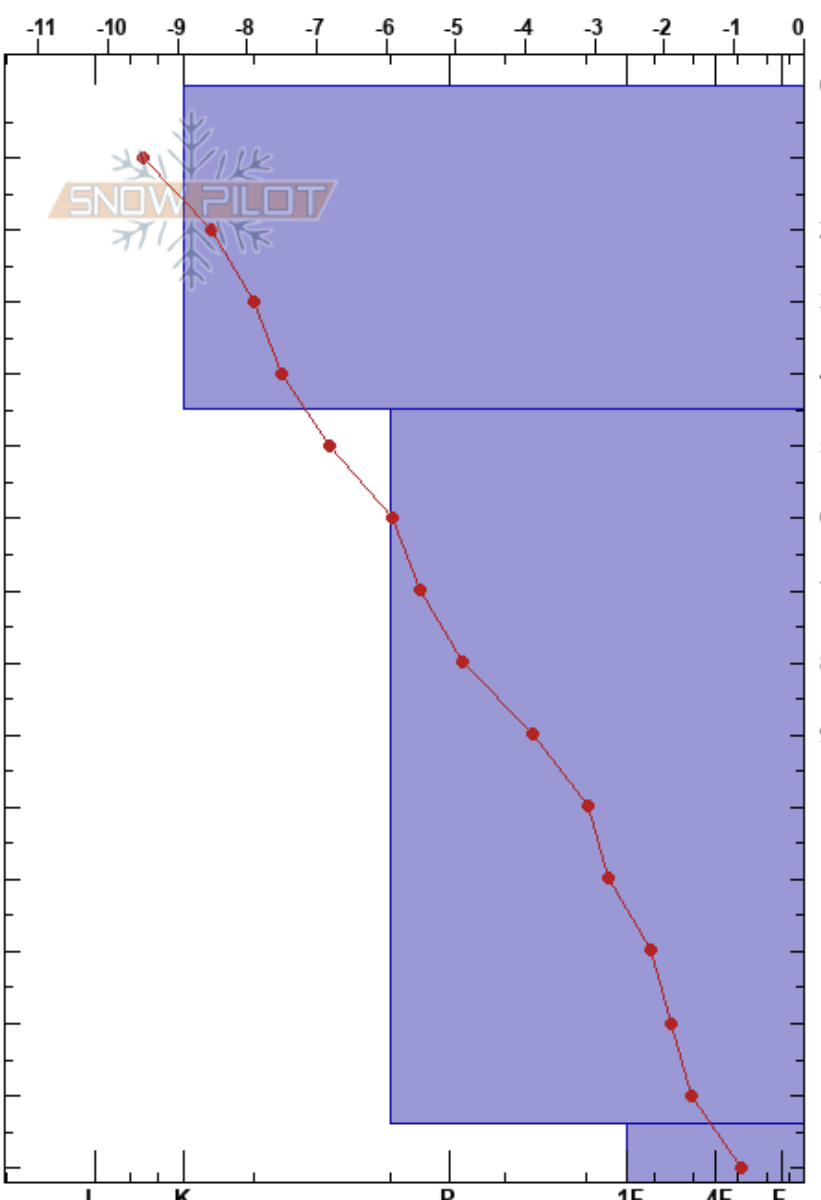

Huck bowl  
 South Rockies  
 AB  
 Elevation: 2155 m  
 Aspect: NE

Nata de Leeuw  
 01/12/2020 - 10:06  
 Co-ord:  
 Slope Angle:  
 Wind Loading: yes

Stability:  
 Air Temperature: -7.5°C  
 Sky Cover: FEW  
 Precipitation: NO  
 Wind: SW Moderate

HS:152  
 PF:2  
 144-152cm:Problematic layer

Specifics: Pit dug in a Ski Area; Pit is representative of backcountry; We skied slope

	Crystal		Moisture	ρ kg/m³	Stability tests & Layer comments
	Form	Size			
0 - 42	●	0.3			
42 - 140	●	0.3-0.5			
140 - 152	□	1			CTN