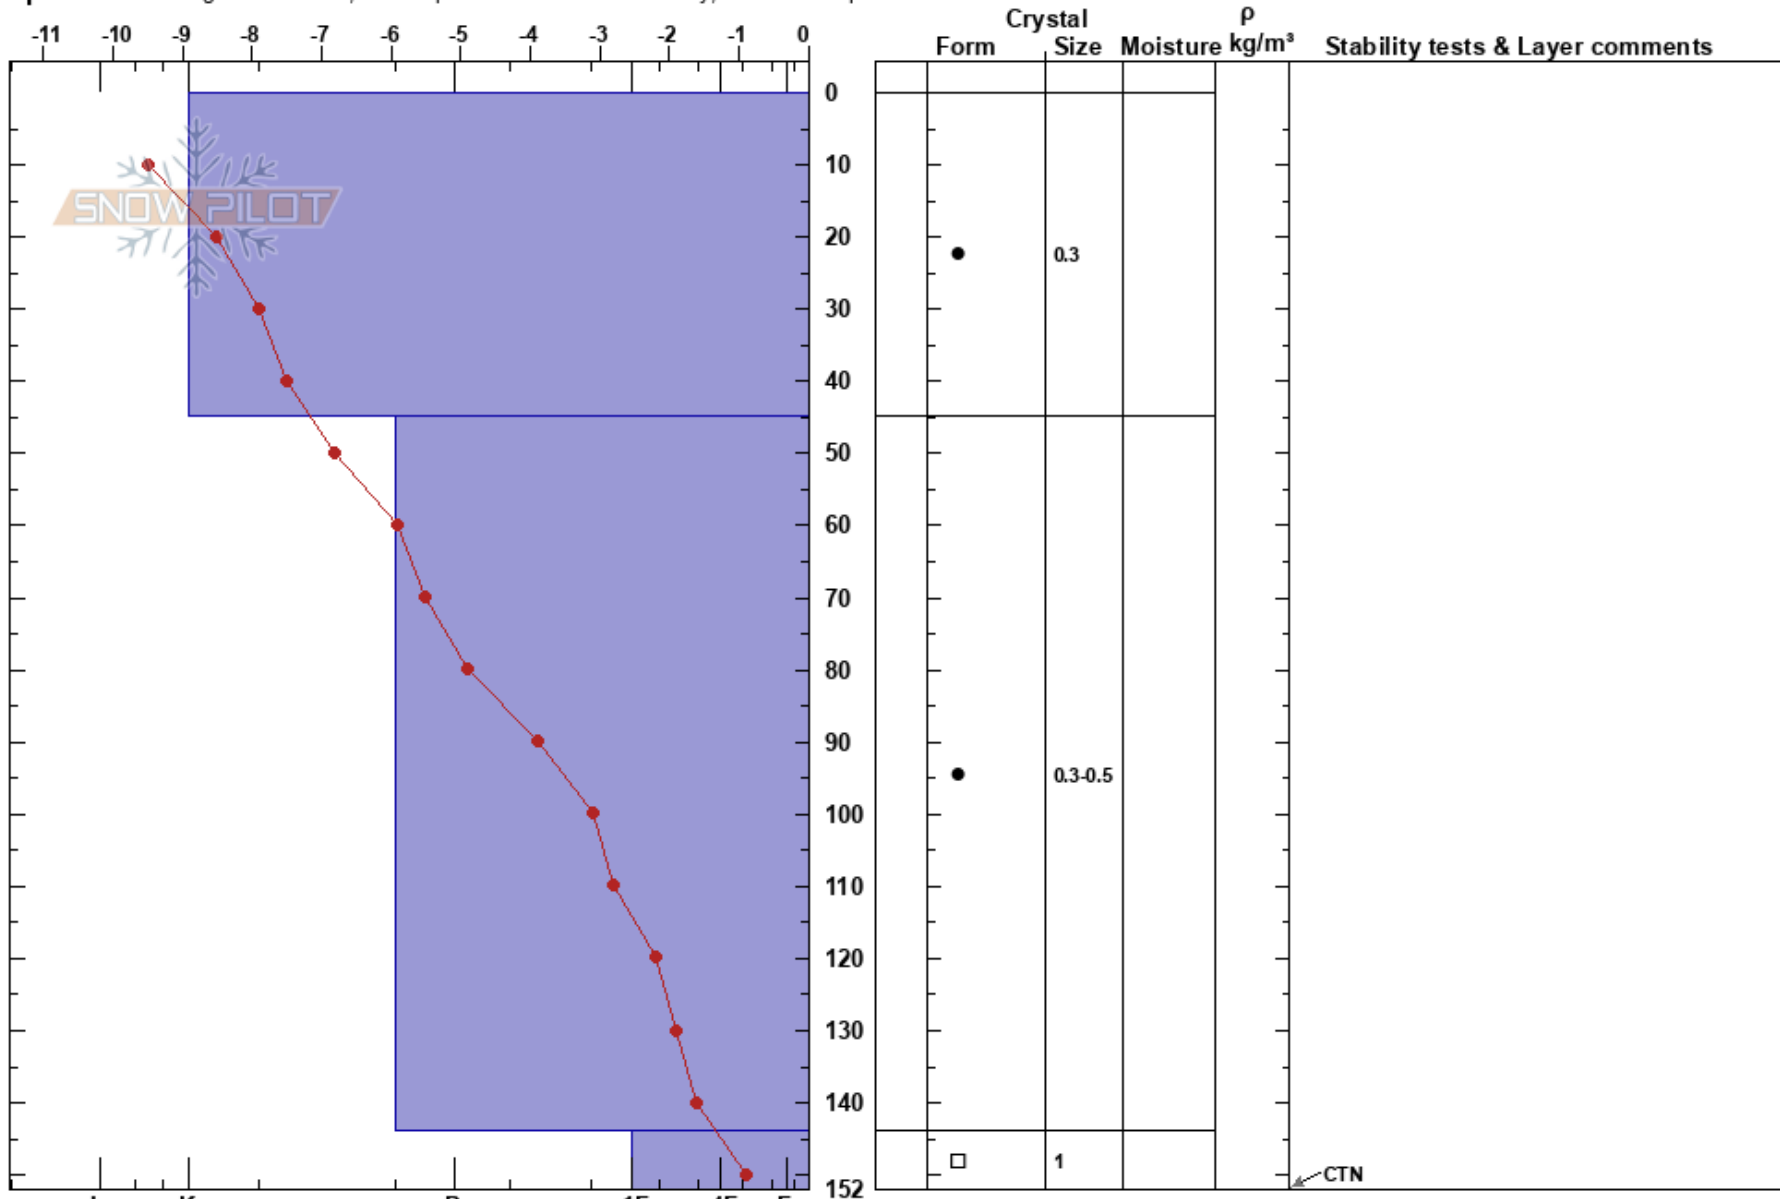

Huck bowl
 South Rockies
 AB
 Elevation: 2155 m
 Aspect: NE

Nata de Leeuw
 01/12/2020 - 10:06
 Co-ord:
 Slope Angle:
 Wind Loading: yes

Stability:
 Air Temperature: -7.5°C PF:2 144-152cm:Problematic layer
 Sky Cover: FEW
 Precipitation: NO
 Wind: SW Moderate

Specifics: Pit dug in a Ski Area; Pit is representative of backcountry; We skied slope

Notes: