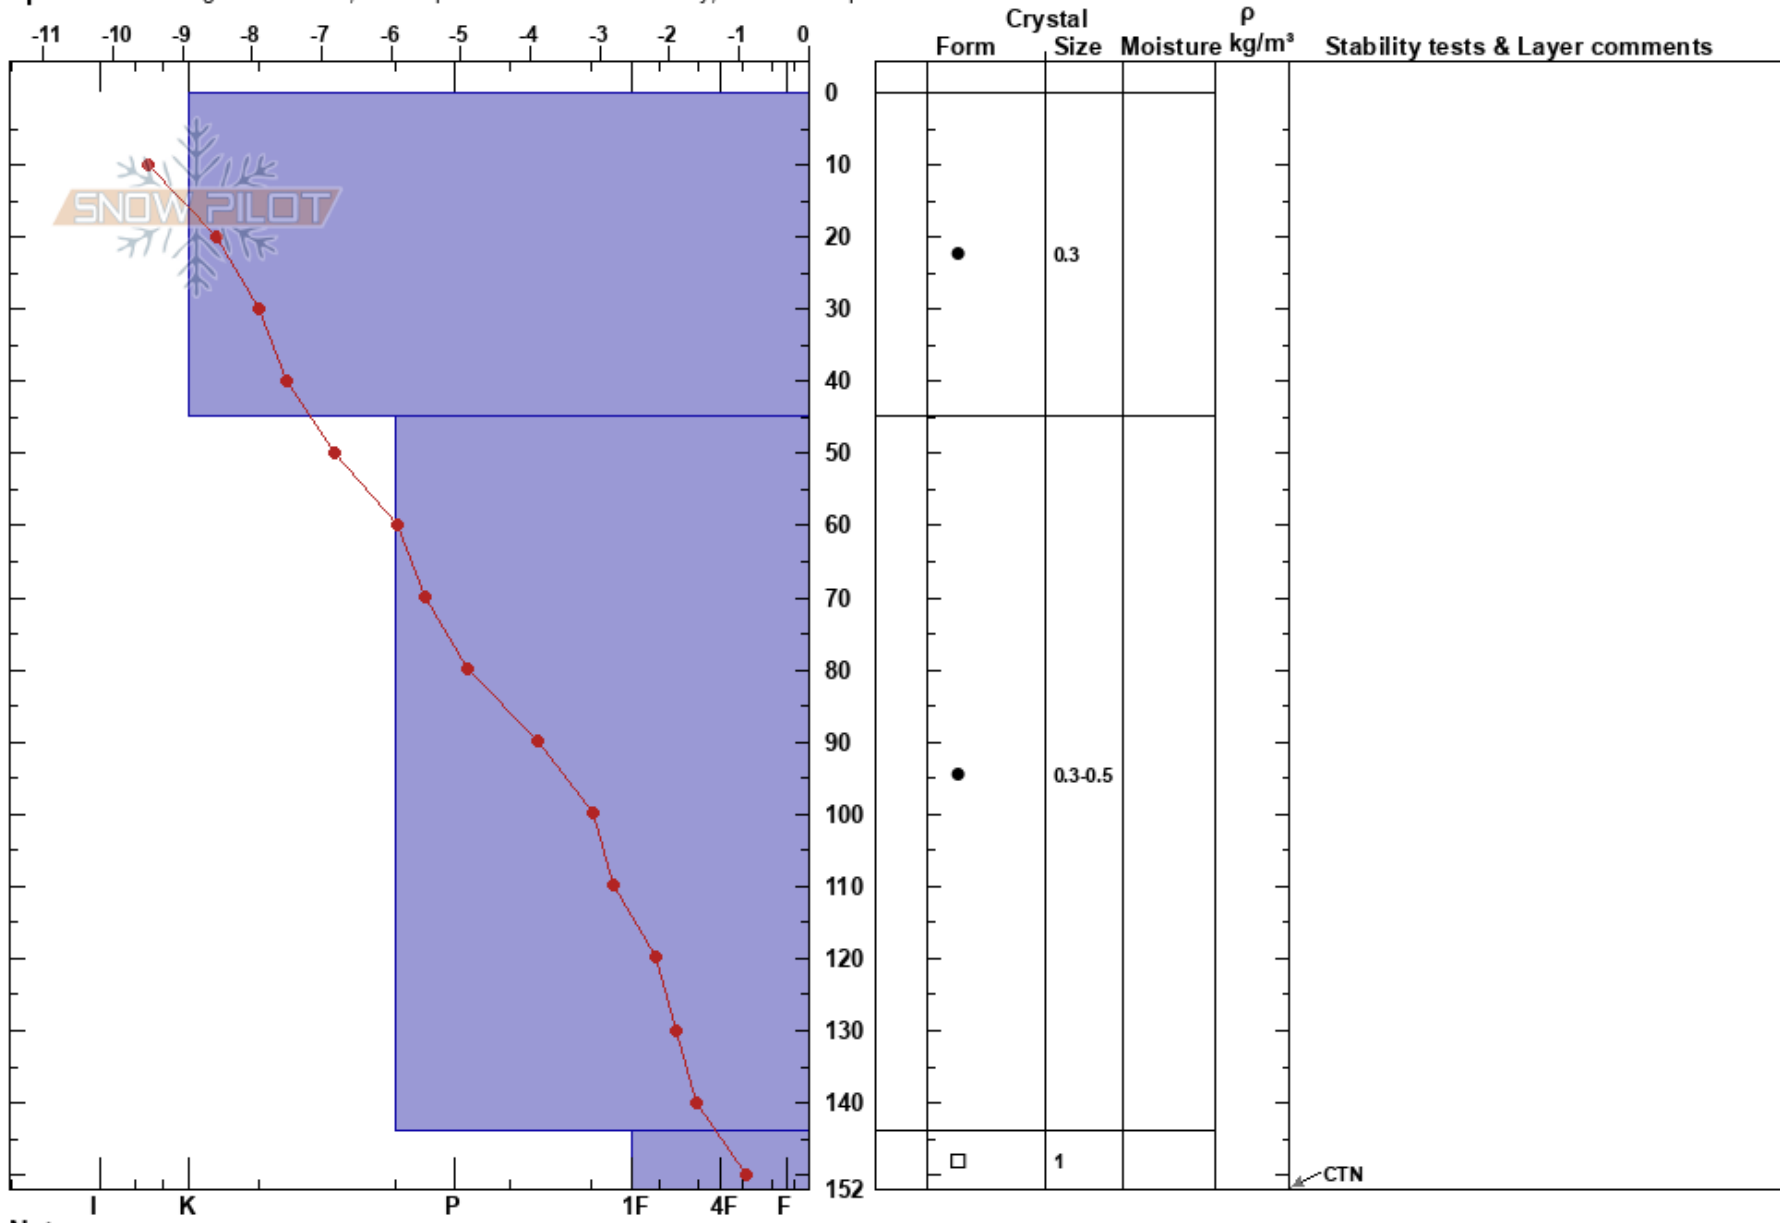

Huck bowl
 South Rockies
 AB
 Elevation: 2155 m
 Aspect: NE

Nata de Leeuw
 01/12/2020 - 10:06
 Co-ord:
 Slope Angle:
 Wind Loading: yes

Stability:
 Air Temperature: -7.5°C
 Sky Cover: FEW
 Precipitation: NO
 Wind: SW Moderate

HS:152
 PF:2
 144-152cm:Problematic layer

Specifics: Pit dug in a Ski Area; Pit is representative of backcountry; We skied slope

Notes: