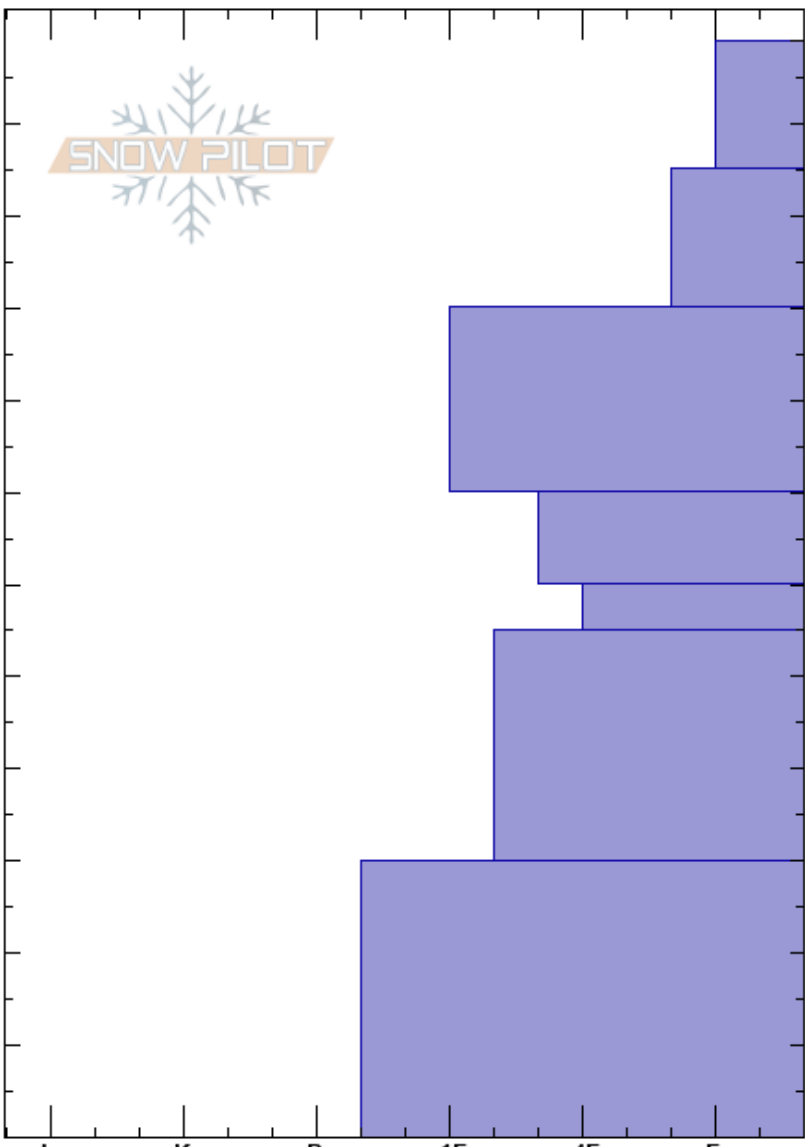

Round Lake #2
 Cooke City
 MT
 Elevation: 9500 ft
 Aspect: 55°
 Specifics: Snowmobile tracks on slope; We snowmobiled slope

Ian Hoyer
 12/04/2020 - 1:00pm
 Co-ord: 45.07417N, -109.91761W
 Slope Angle: 28°
 Wind Loading: no

Stability: Good
 Air Temperature:
 Sky Cover: CLR
 Precipitation: NO
 Wind: Calm
 HS:119
 PF:40 60-55cm:Problematic layer

Height (cm)	Crystal		Moisture	ρ kg/m ³	Stability tests & Layer comments
	Form	Size			
119					
110	+				
100					
90					
80					
70					← ECTN19 @70cm
60	⊖	1			
50					
40	⊖	2			
30					
20					
10					
0					