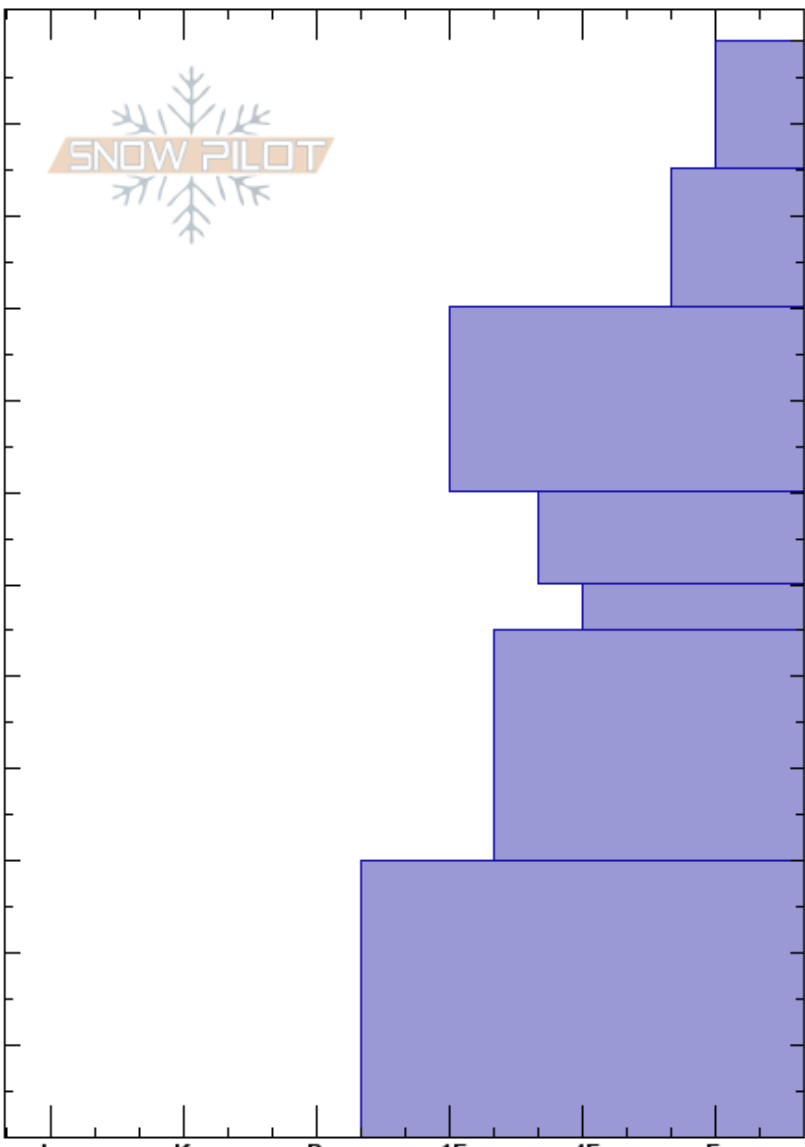

Round Lake #2
 Cooke City
 MT
 Elevation: 9500 ft
 Aspect: 55°
 Specifics: Snowmobile tracks on slope; We snowmobiled slope

Ian Hoyer
 12/04/2020 - 1:00pm
 Co-ord: 45.07417N, -109.91761W
 Slope Angle: 28°
 Wind Loading: no

Stability: Good
 Air Temperature:
 Sky Cover: CLR
 Precipitation: NO
 Wind: Calm

HS:119
 PF:40 60-55cm:Problematic layer

Height (cm)	Crystal		Moisture	ρ kg/m ³	Stability tests & Layer comments
	Form	Size			
119					
110	+				
100					
90					
80					
70					← ECTN19 @70cm
60	⊖	1			
50	□	2			
40	⊖	2			
30					
20					
10					
0					