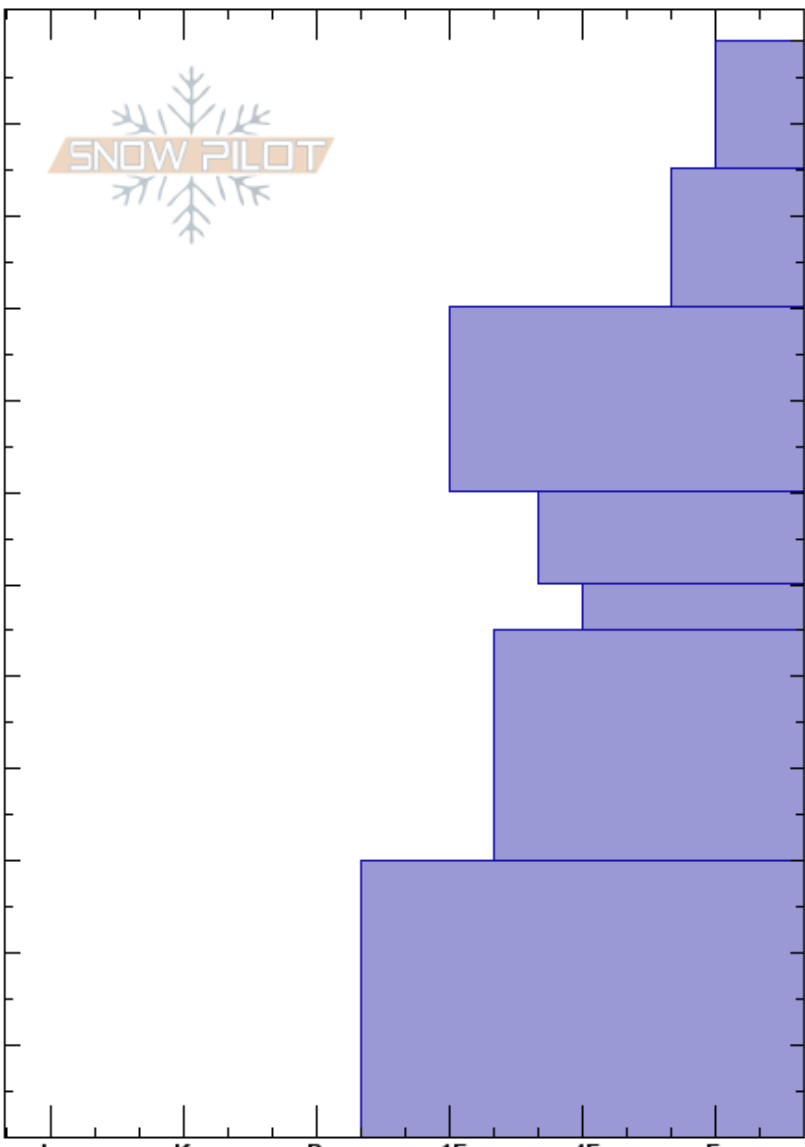

Round Lake #2  
 Cooke City  
 MT  
 Elevation: 9500 ft  
 Aspect: 55°  
 Specifics: Snowmobile tracks on slope; We snowmobiled slope

Ian Hoyer  
 12/04/2020 - 1:00pm  
 Co-ord: 45.07417N, -109.91761W  
 Slope Angle: 28°  
 Wind Loading: no

Stability: Good  
 Air Temperature:  
 Sky Cover: CLR  
 Precipitation: NO  
 Wind: Calm

HS:119  
 PF:40 60-55cm:Problematic layer

Height (cm)	Crystal		Moisture	$\rho$ kg/m <sup>3</sup>	Stability tests & Layer comments
	Form	Size			
119					
110	+				
100					
90					
80					
70					← ECTN19 @70cm
60	⊖	1			
50					
40	⊖	2			
30					
20					
10					
0					