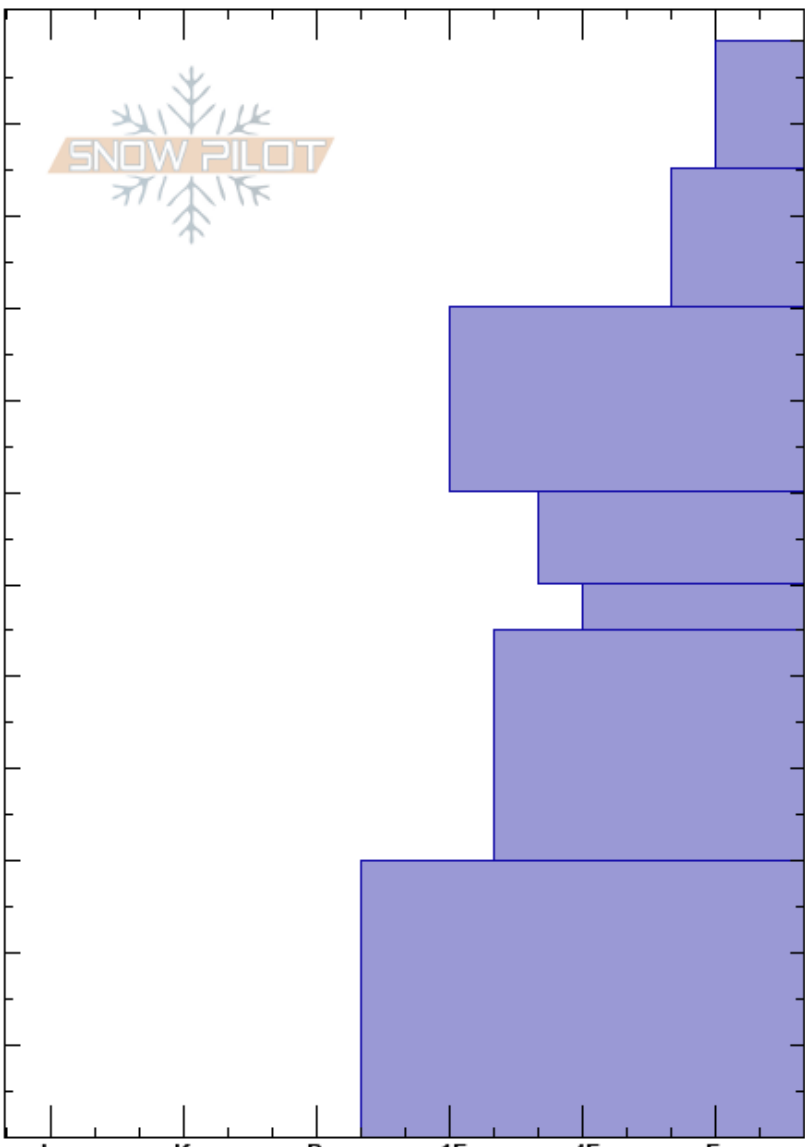

Round Lake #2
 Cooke City
 MT
 Elevation: 9500 ft
 Aspect: 55°
 Specifics: Snowmobile tracks on slope; We snowmobiled slope

Ian Hoyer
 12/04/2020 - 1:00pm
 Co-ord: 45.07417N, -109.91761W
 Slope Angle: 28°
 Wind Loading: no

Stability: Good
 Air Temperature:
 Sky Cover: CLR
 Precipitation: NO
 Wind: Calm
 HS:119
 PF:40 60-55cm:Problematic layer

Height (cm)	Crystal		Moisture	ρ kg/m ³	Stability tests & Layer comments
	Form	Size			
119					
110	+				
100					
90					
80					
70					← ECTN19 @70cm
60	⊖	1			
50	□	2			
40	⊖	2			
30					
20					
10					
0					