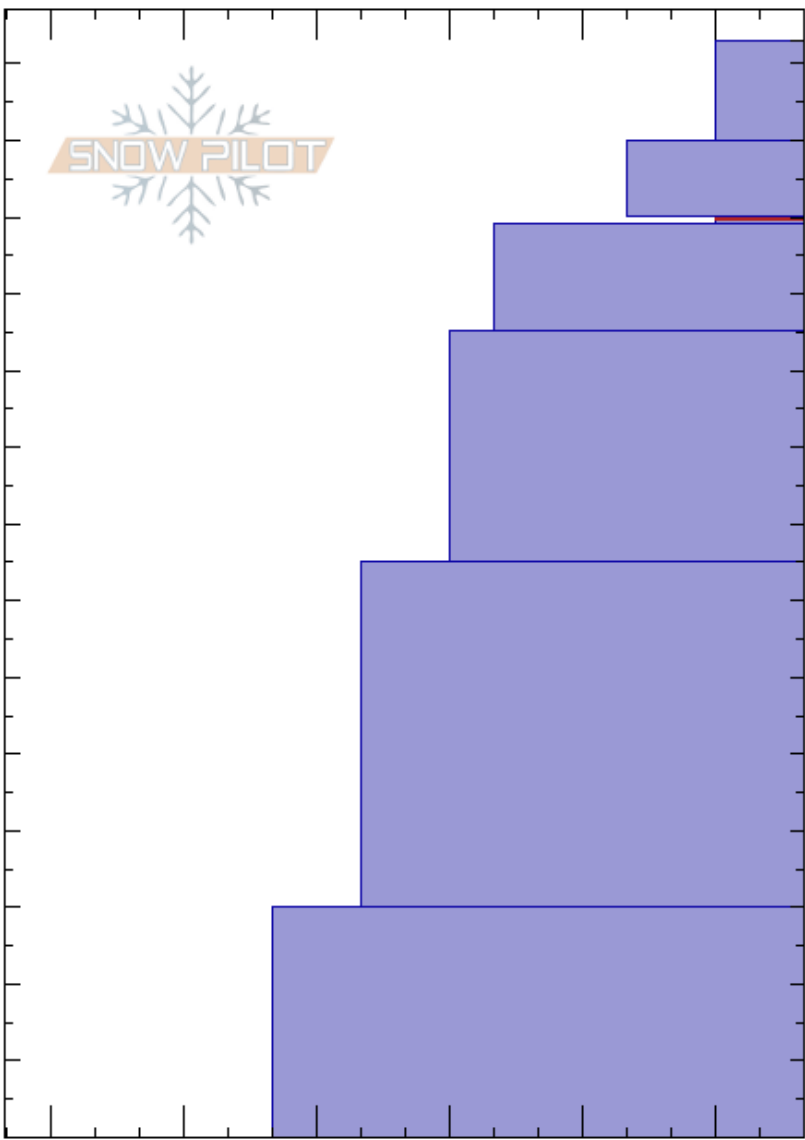

Round Lake #1
 Cooke City
 MT
 Elevation: 9500 ft
 Aspect: 10°
 Specifics: Snowmobile tracks on slope; We snowmobiled slope

Ian Hoyer
 12/04/2020 - 12:00pm
 Co-ord: 45.07995N, -109.91775W
 Slope Angle: 25°
 Wind Loading: no

Stability: Good HS:143
 Air Temperature: 120-119cm:Problematic layer
 Sky Cover: CLR
 Precipitation: NO
 Wind: W Light Breeze

Height (ft)	Crystal		Moisture	ρ kg/m ³	Stability tests & Layer comments
	Form	Size			
143					
140	+				
130	/				
120	*				← ECTN12 @120cm
110					
100					
90					
80					
70					
60					
50					
40					
30					
20					
10					
0					