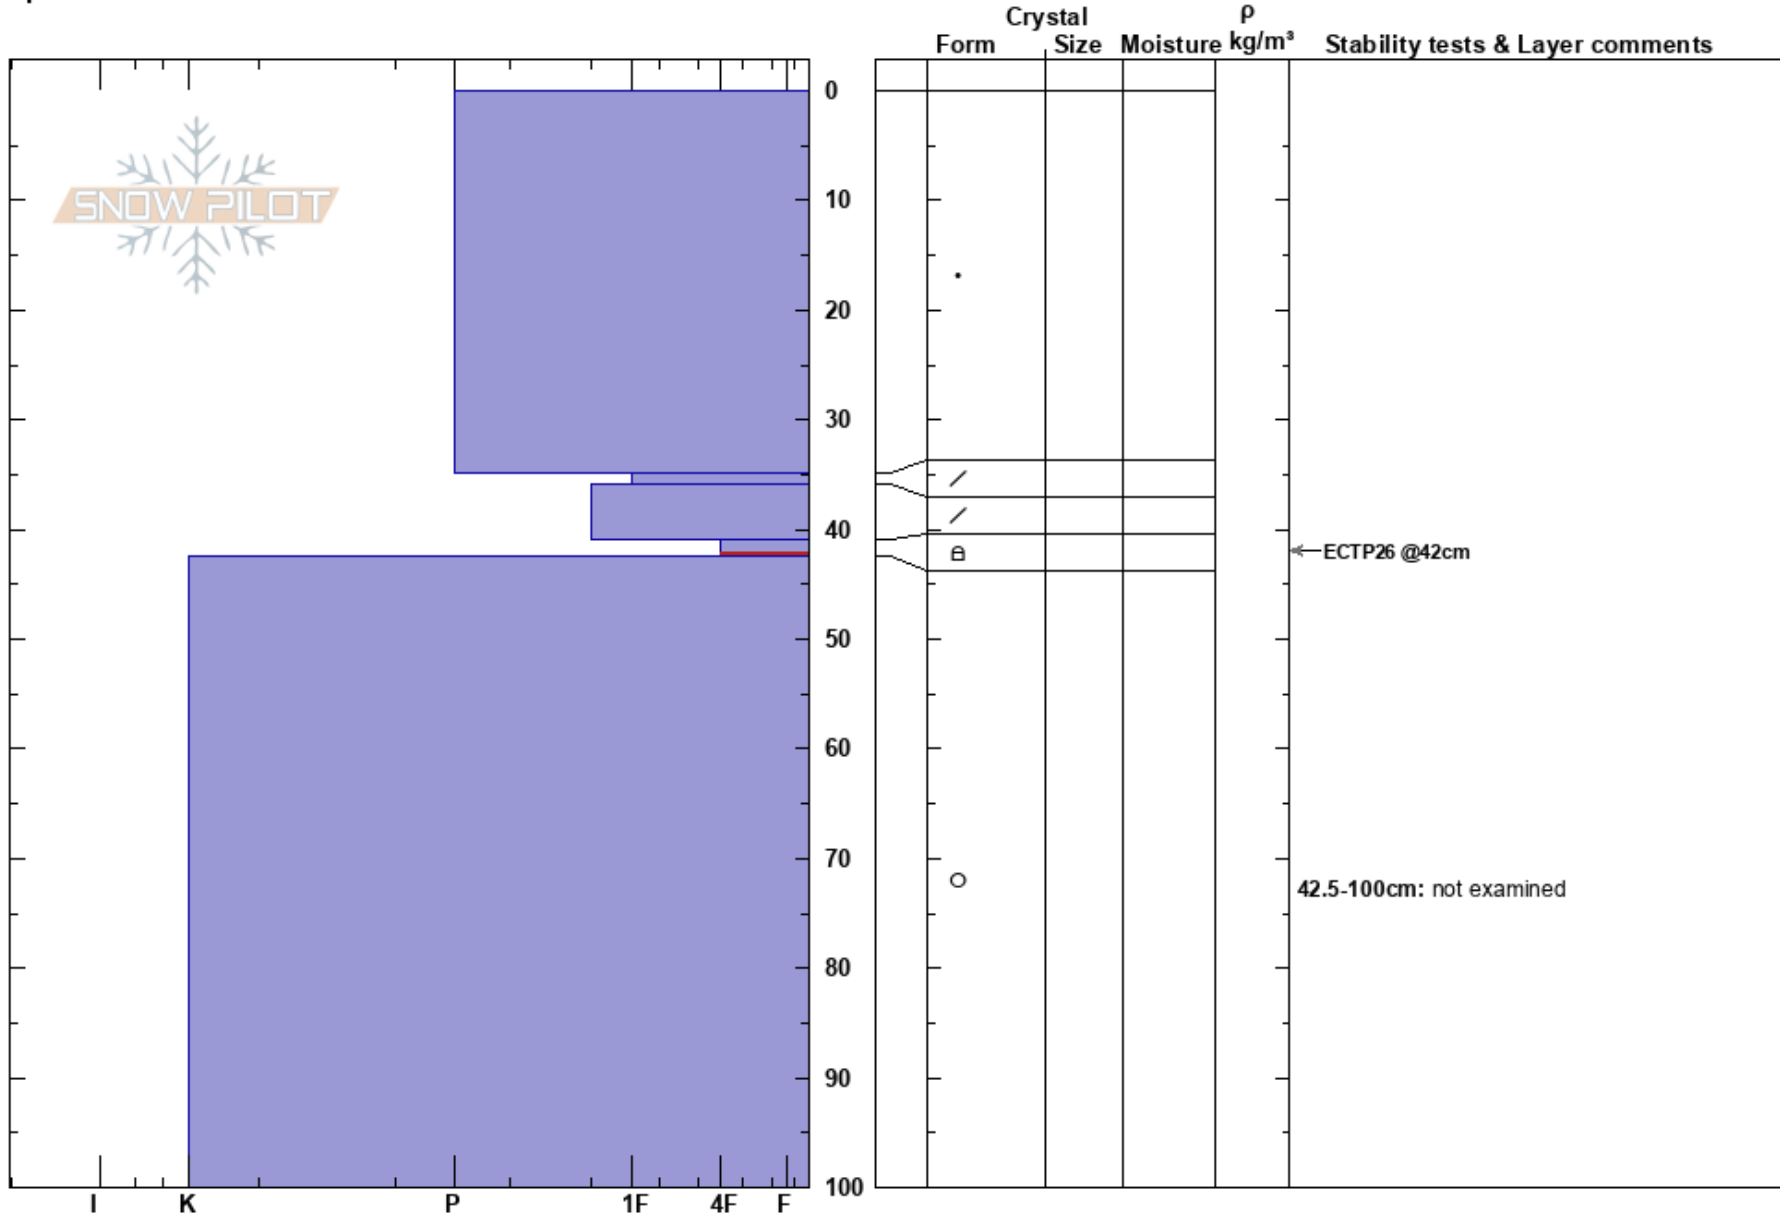

Gjerdelva  
 Lyngen Alps  
 Norway  
**Elevation:** 400 m  
**Aspect:** 45°  
**Specifics:**

Patrik Jonsson  
 25/03/2017 - 11:00  
**Co-ord:** 69.56185N, 20.17300E  
**Slope Angle:** 15°  
**Wind Loading:** no

**Stability:**  
**Air Temperature:** 0°C  
**Sky Cover:** FEW  
**Precipitation:** NO  
**Wind:** S Light Breeze

**Layer Notes:**  
 41-42.5cm: Problematic layer  
 42.5-100cm: not examined

Notes: