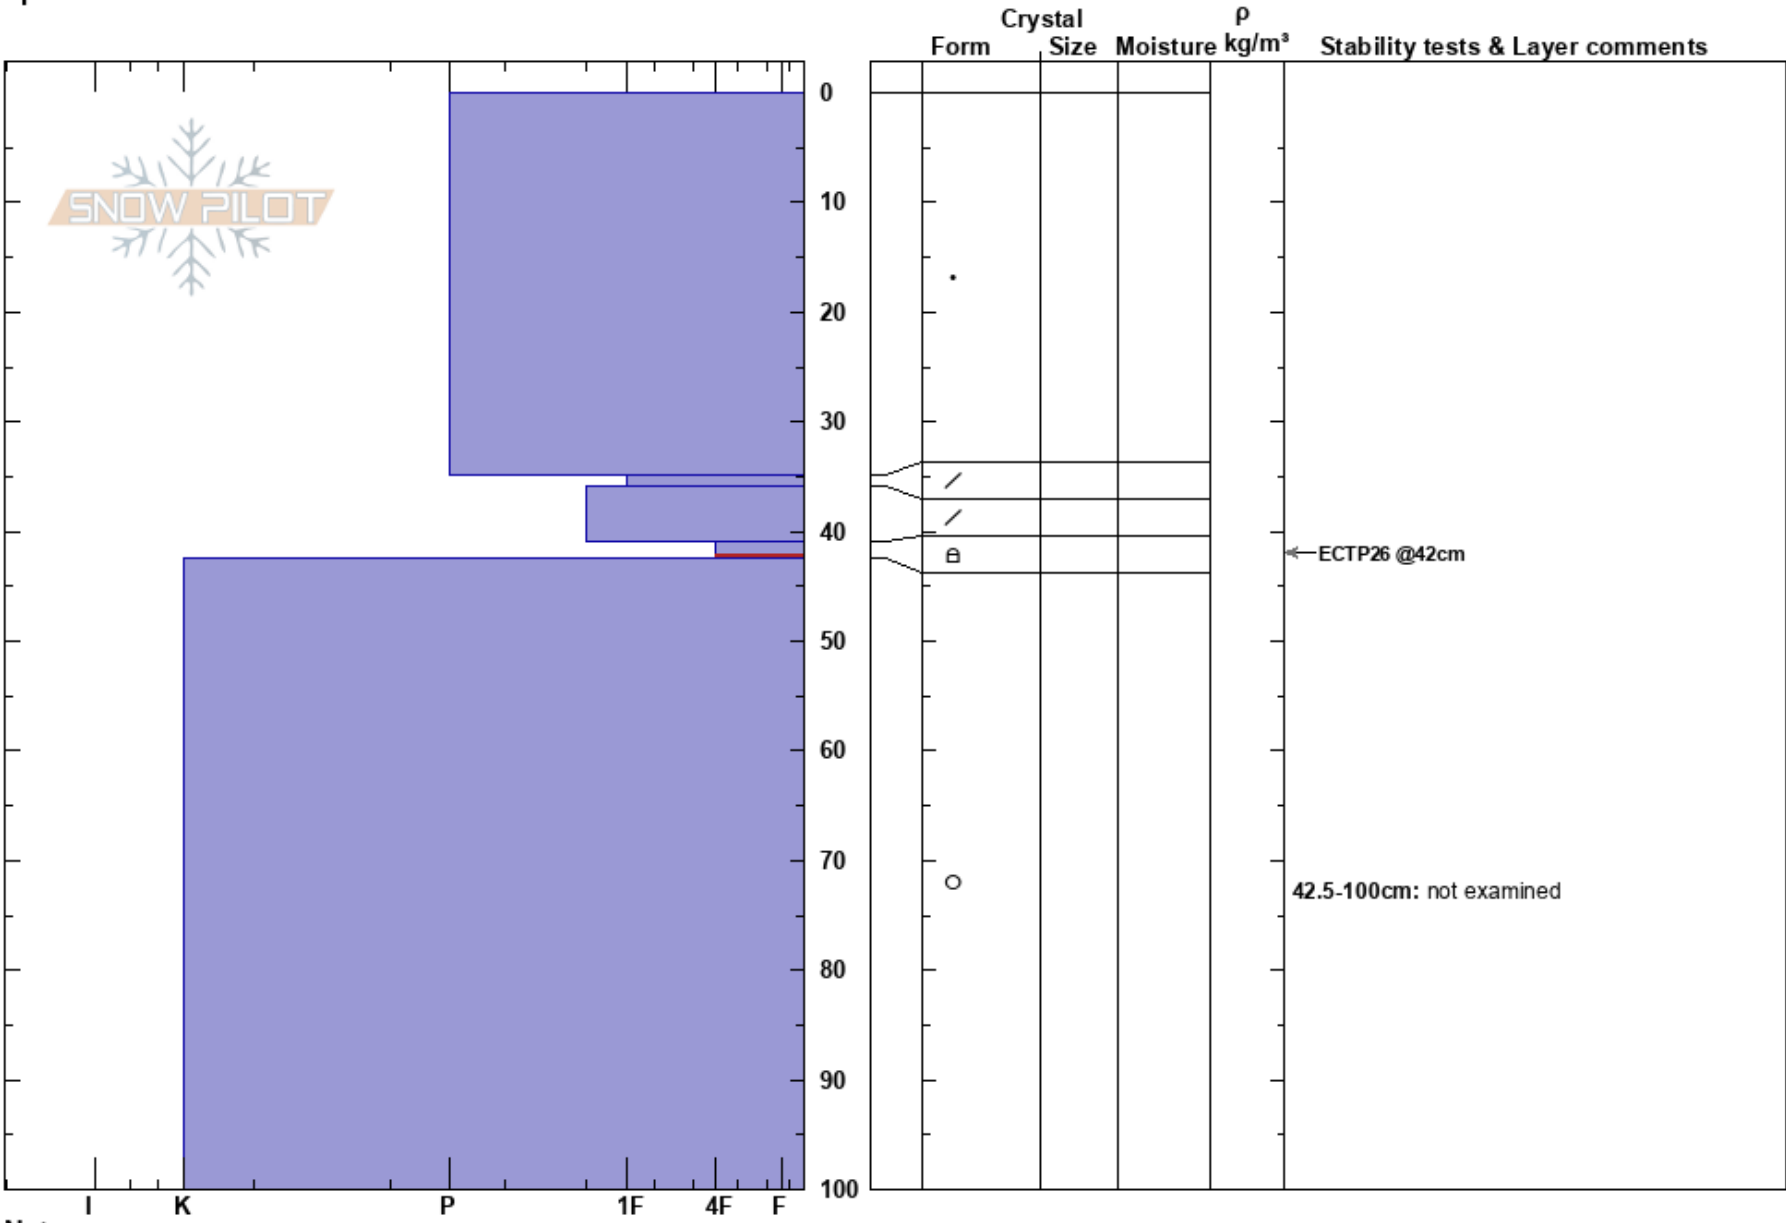

Gjerdelva
 Lyngen Alps
 Norway
Elevation: 400 m
Aspect: 45°
Specifics:

Patrik Jonsson
 25/03/2017 - 11:00
Co-ord: 69.56185N, 20.17300E
Slope Angle: 15°
Wind Loading: no

Stability:
Air Temperature: 0°C
Sky Cover: FEW
Precipitation: NO
Wind: S Light Breeze

Layer Notes:
 41-42.5cm: Problematic layer
 42.5-100cm: not examined

Notes:

I K P 1F 4F F