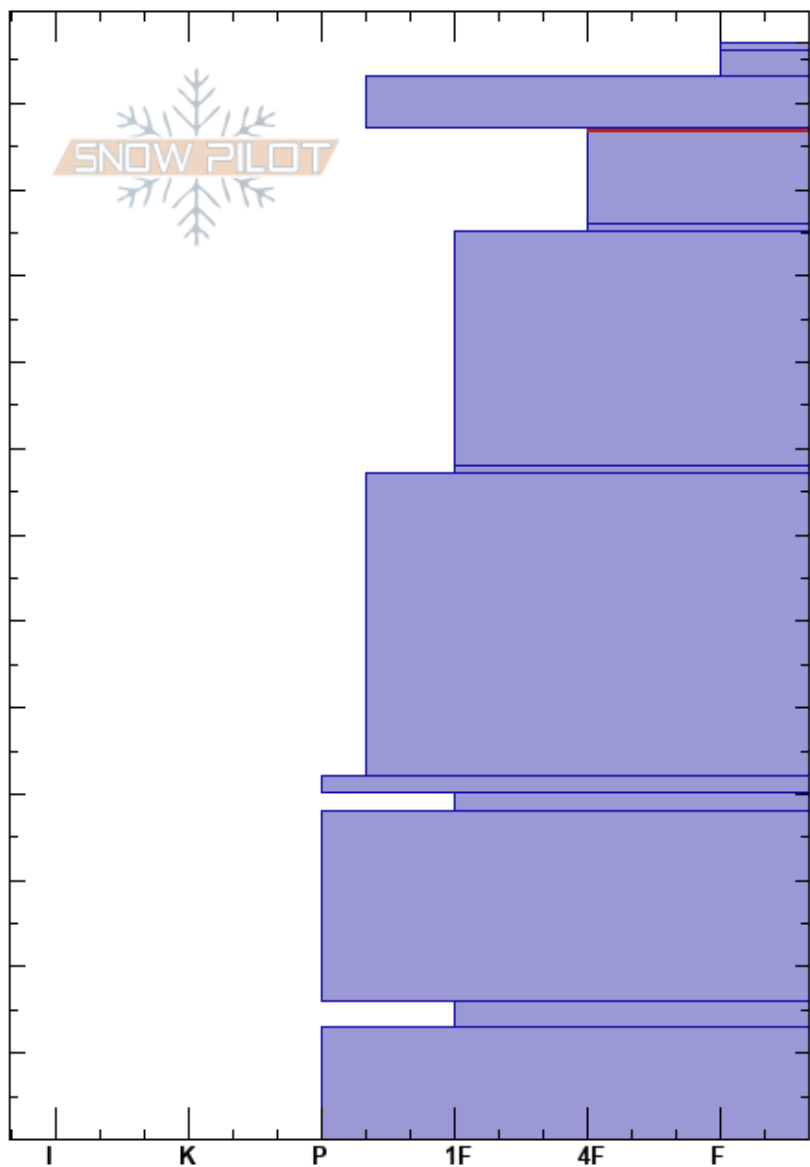

Sheep Mountain
 Rattlesnake Mtns
 MT
Elevation: 7485 ft
Aspect: NE
Specifics: We skied slope

trask baughman
 12/04/2020 - 2:00pm
Co-ord: 12T 286527W 5203251N
Slope Angle: 28°
Wind Loading: no

Stability: Very Good
Air Temperature: -2.5°C
Sky Cover: CLR
Precipitation: NO
Wind: Calm

HS: 127
PF: 30
PS: 20
Layer Notes:
 127-126cm: SH starting to melt out
 117-106cm: Problematic layer
 42-40cm: crust is starting to facet

Depth (cm)	Crystal		Moisture	ρ kg/m ³	Stability tests & Layer comments
	Form	Size			
127	∨	1-4			
120	⊗ (⊘)	2-6 (0.5)			← ECTN14 @123cm ← CT6, RP @123cm 127-126cm: SH starting to melt out
110	•	0.1			
100	⊖	0.5			
90	∨	2			
80	•	0.1-0.5			
70	⊗				
60	•	0.5-2			
42-40	⊗ (⊖)	1-3			42-40cm: crust is starting to facet
30	⊖				
20	⊗	2-3			
10	⊖	1			
0	⊗				