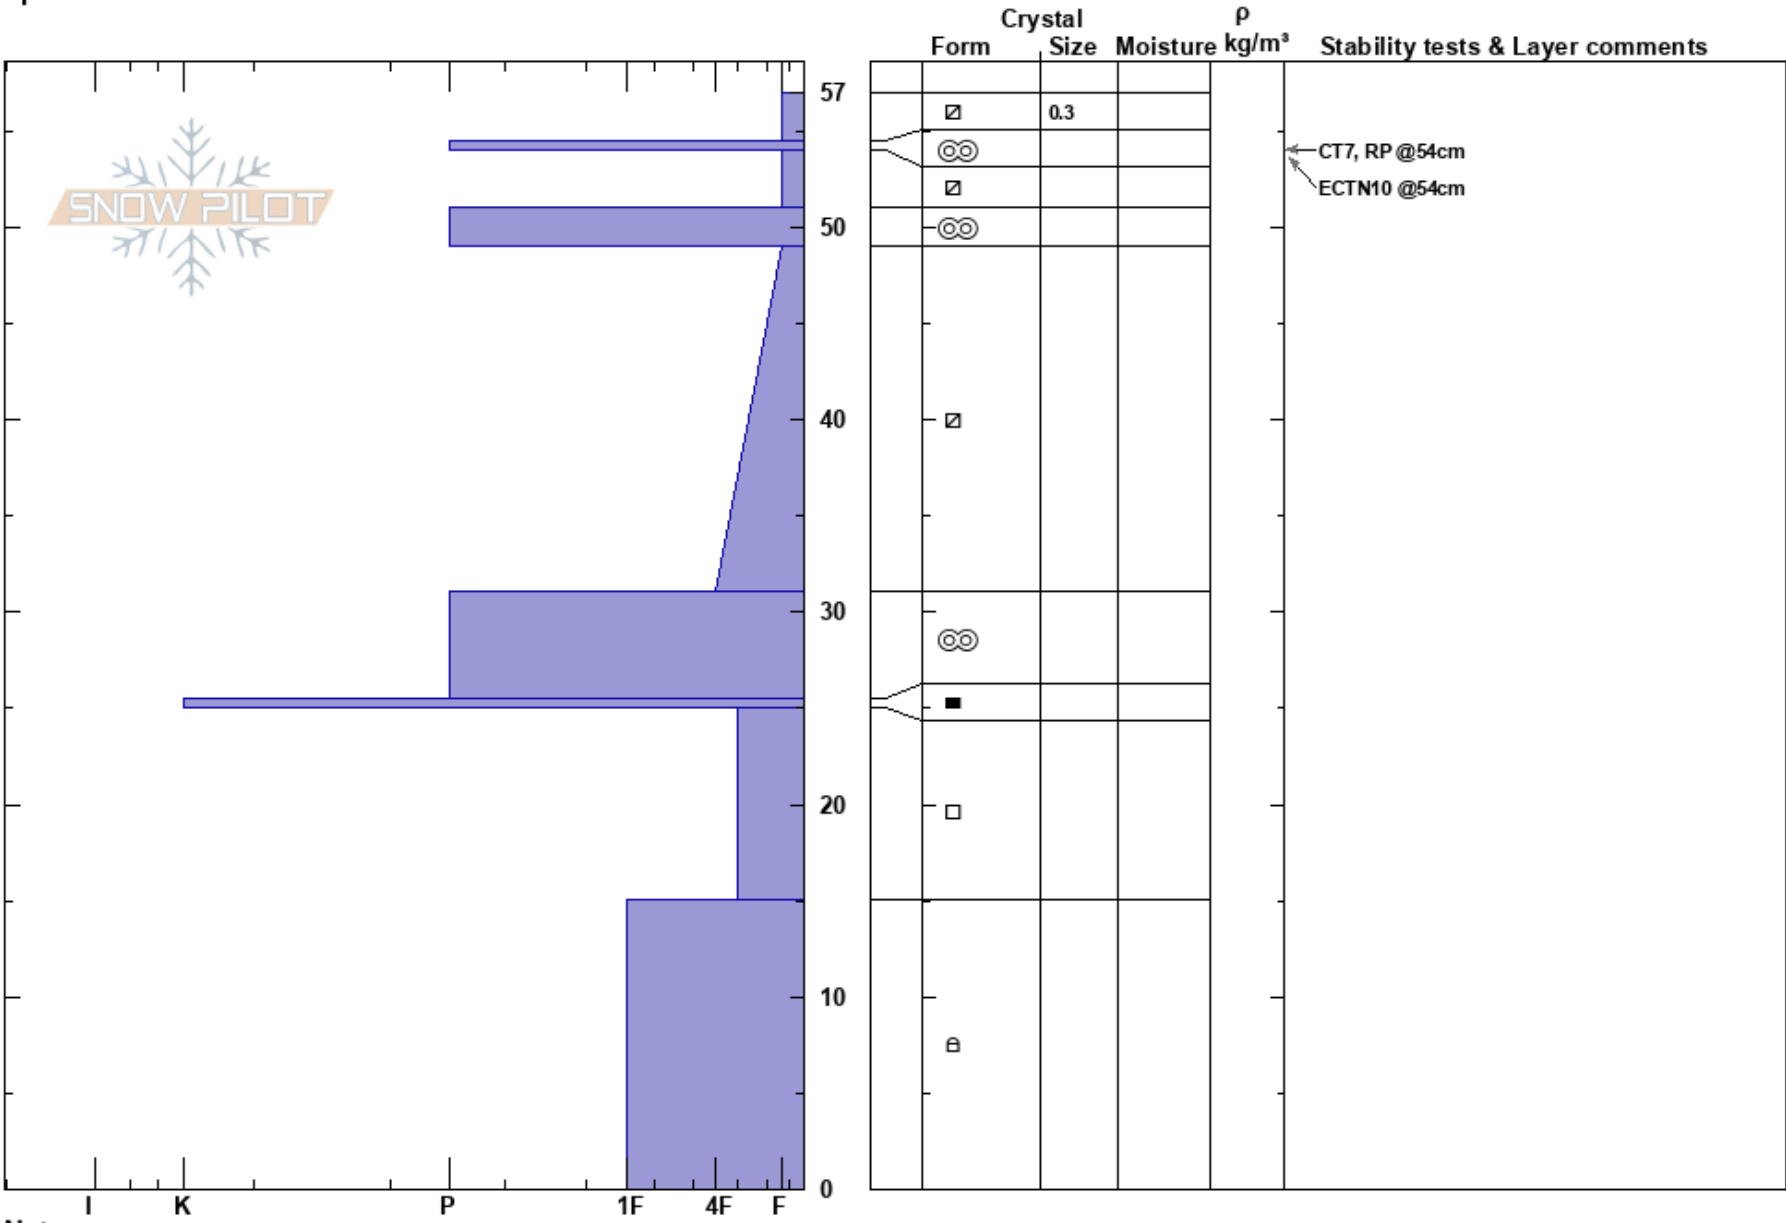

Ledges
 San Juan Range
 CO
 Elevation: 11289 ft
 Aspect: 100°
 Specifics:

Ann Mellick
 12/04/2020 - 11:00am
 Co-ord: 37.88175N, -107.72756W
 Slope Angle: 29°
 Wind Loading: no

Stability:
 Air Temperature: 1°C
 Sky Cover: CLR
 Precipitation: NO
 Wind: N Calm

HS:57
 PF:40
 PS: 15
 49-31cm: Problematic layer

Layer Notes:

Notes: Not very reactive, but poor structure for future loading. Biggest concern is facets between crusts. Basal snow is welded to the ground.