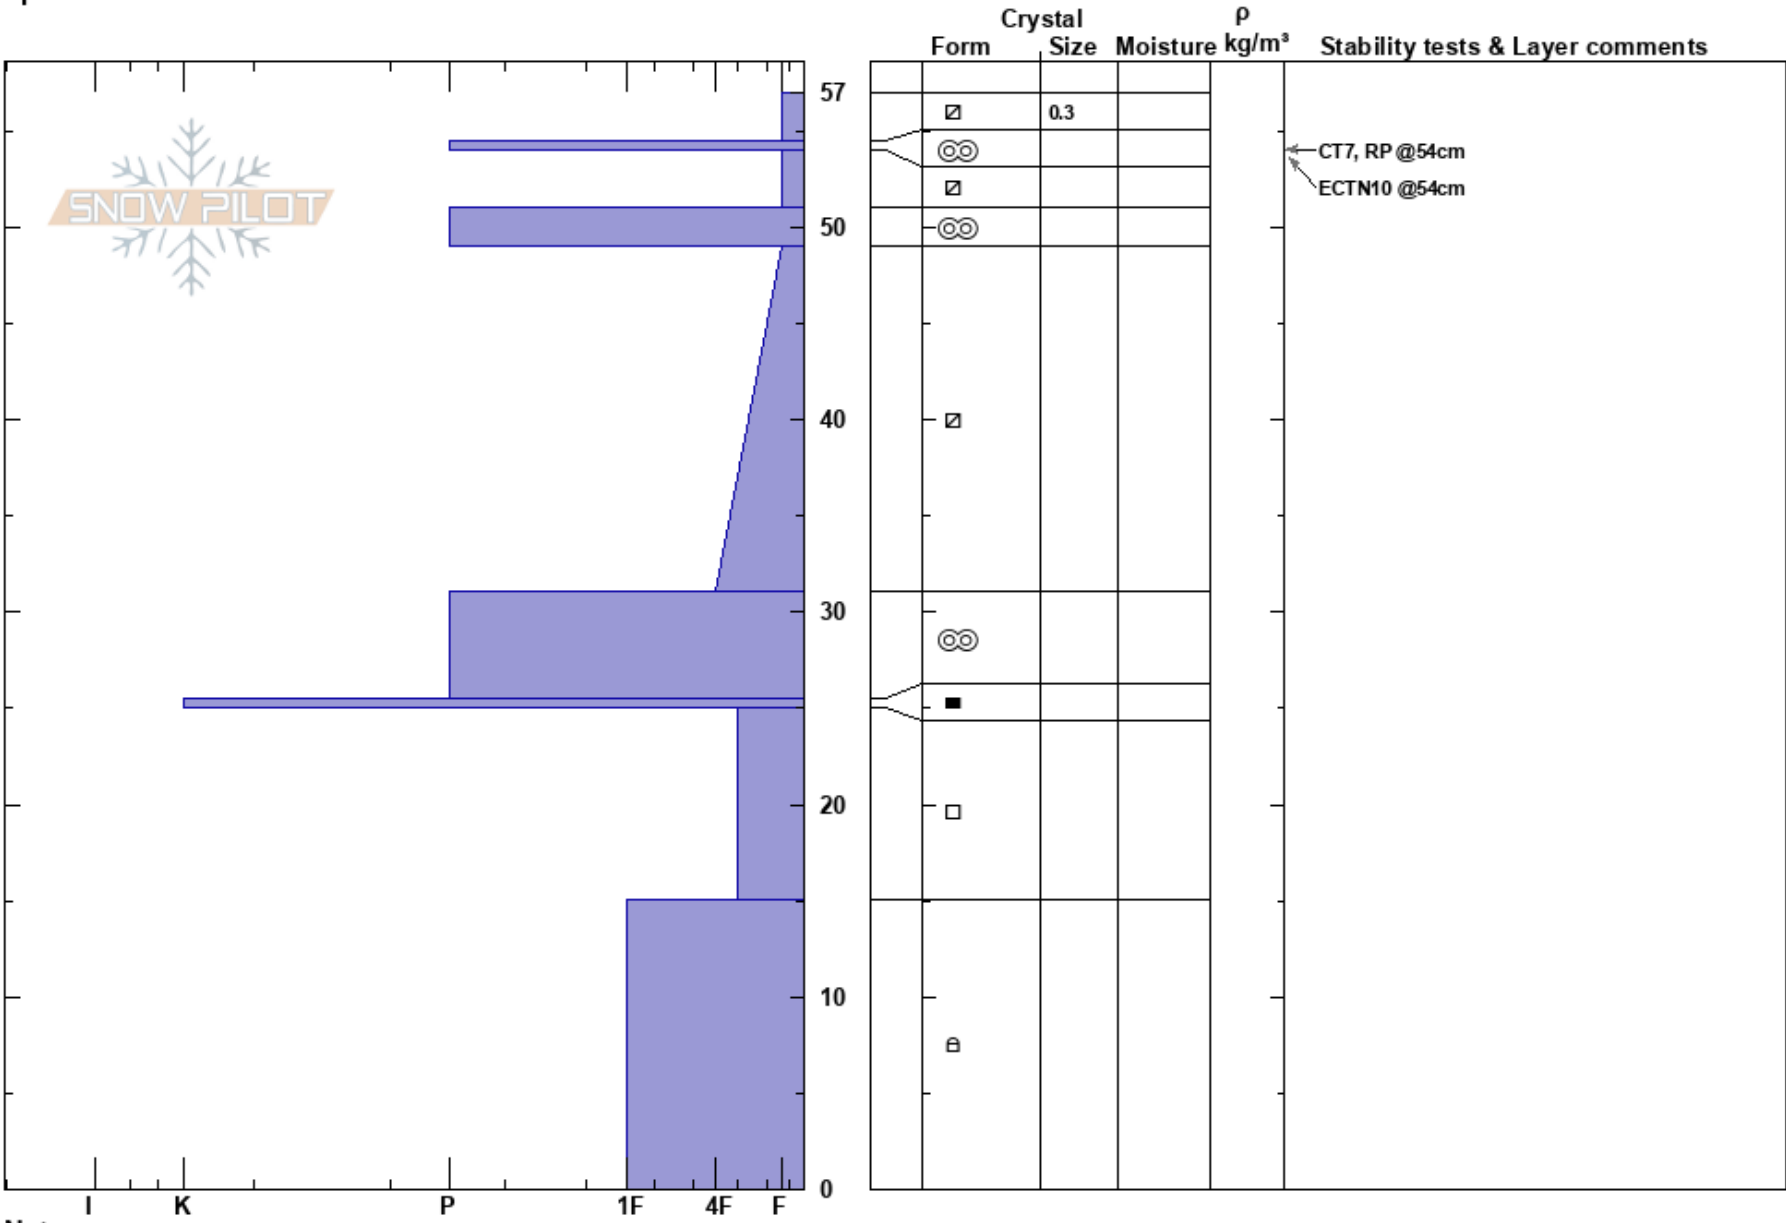

Ledges
 San Juan Range
 CO
 Elevation: 11289 ft
 Aspect: 100°
 Specifics:

Ann Mellick
 12/04/2020 - 11:00am
 Co-ord: 37.88175N, -107.72756W
 Slope Angle: 29°
 Wind Loading: no

Stability:
 Air Temperature: 1°C
 Sky Cover: CLR
 Precipitation: NO
 Wind: N Calm

HS:57
 PF:40
 PS:15
 49-31cm: Problematic layer

Notes: Not very reactive, but poor structure for future loading. Biggest concern is facets between crusts. Basal snow is welded to the ground.