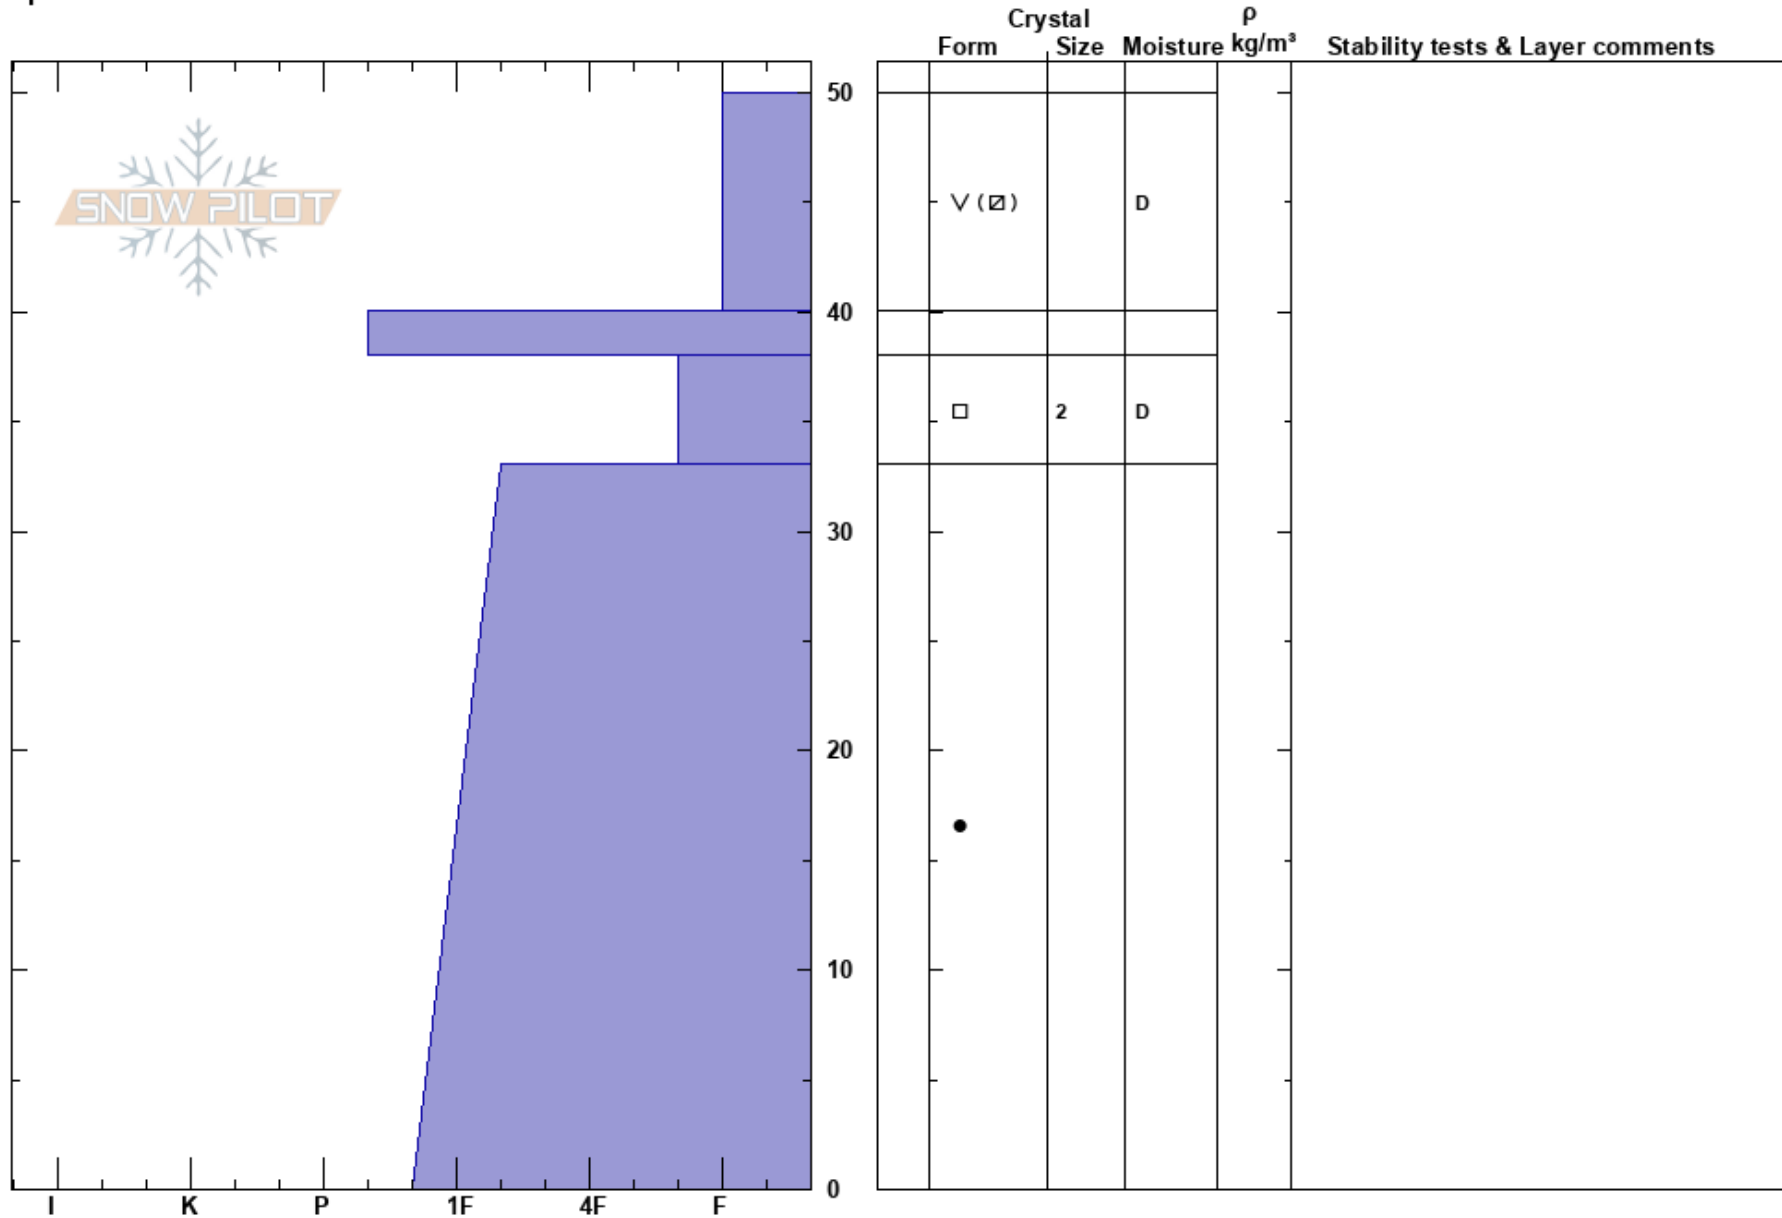

Beaver Mt Periphery
 Bear River Range
 UT
Elevation: 8780 ft
Aspect: NW
Specifics:

paige pagnucco
 12/04/2020 - 1:00pm
Co-ord: 41.96414N, -111.55886W
Slope Angle: 20°
Wind Loading:

Stability: HS:50
Air Temperature: 25°F
Sky Cover: CLR
Precipitation: NO
Wind: NW Light Breeze
PF: 40
PS: 15
 50-40cm: Problematic layer