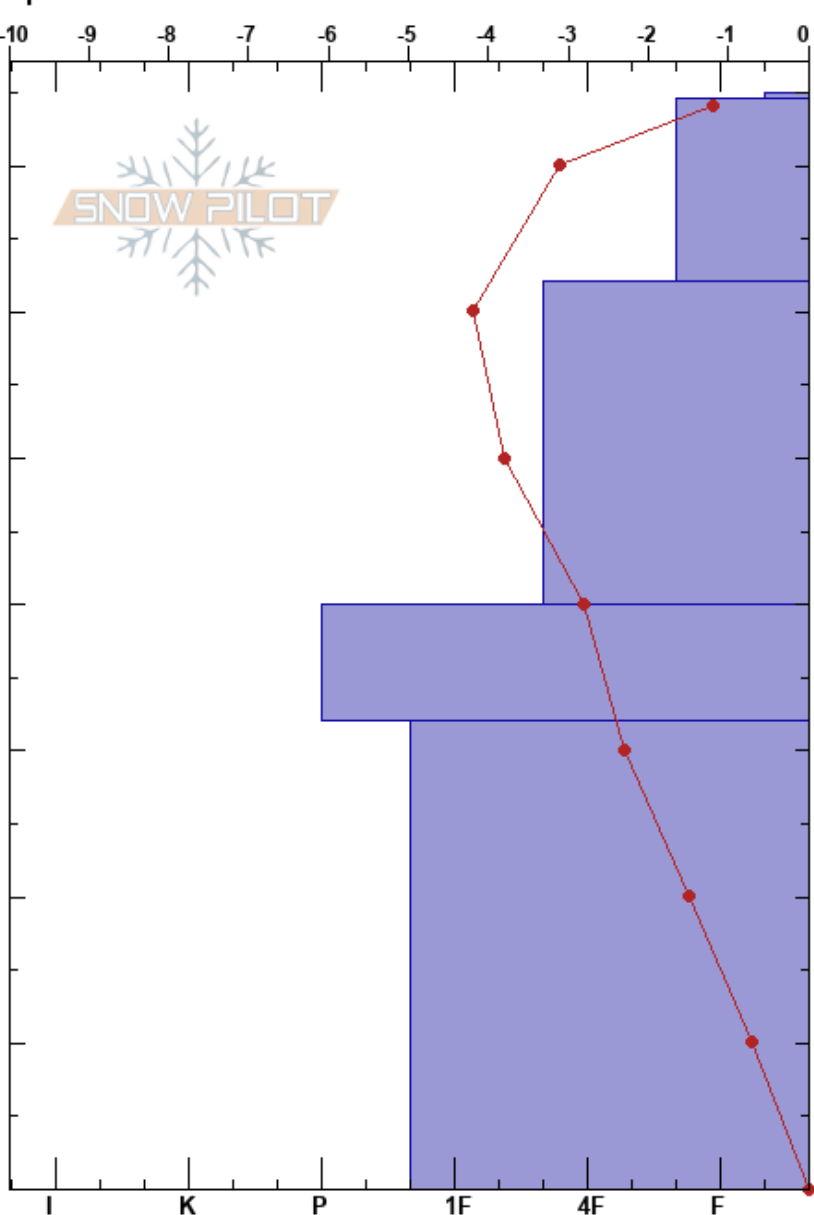

Shed 7 West
 Lewis Range
 MT
 Elevation: 6600 ft
 Aspect: SE
 Specifics:

Adam Clark
 12/03/2020 - 2:05pm
 Co-ord: 48.25480N, -113.49440W
 Slope Angle: 29°
 Wind Loading: no

Stability: Very Good
 Air Temperature: 2°C
 Sky Cover: CLR
 Precipitation: NO
 Wind: Calm

Layer Notes:

Form	Crystal		ρ kg/m ³	Stability tests & Layer comments
	Size	Moisture		
∇	2-4	D-M		
/ (∅)	1(0.5)	D-M		
□	0.5	D		
⊙		D		
.	0.5	D		

ECTX
 CTN

Notes: