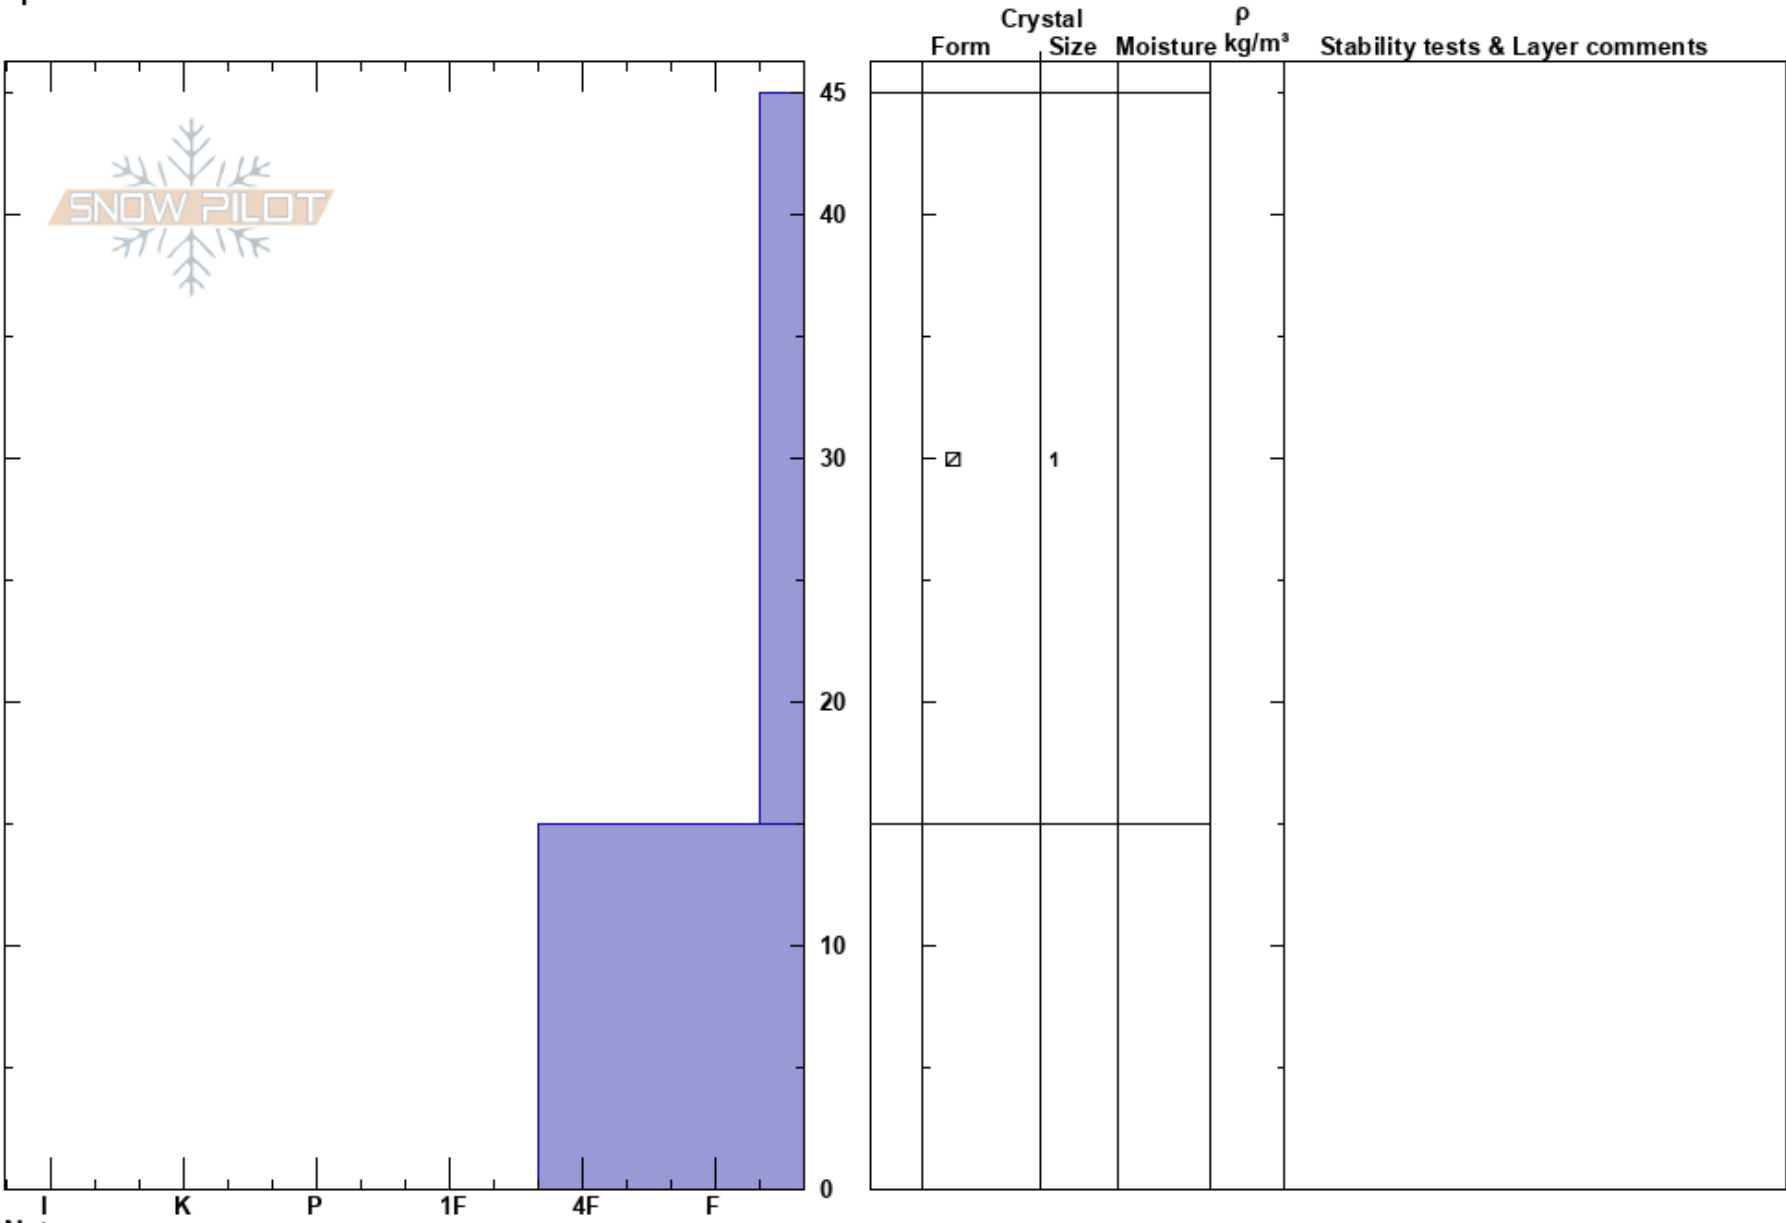

canyon saddle
 Central Wasatch
 UT
Elevation: 10328 ft
Aspect: 259°
Specifics:

Chasen Fairfield
 12/03/2020 - 3:00pm
Co-ord: 40.59536N, -111.56069E
Slope Angle: 28°
Wind Loading:

Stability:
Air Temperature: 1.6°C
Sky Cover: CLR
Precipitation: NO
Wind: W Light Breeze

HS:45
Layer Notes:
 15-0cm: Problematic layer

Notes: