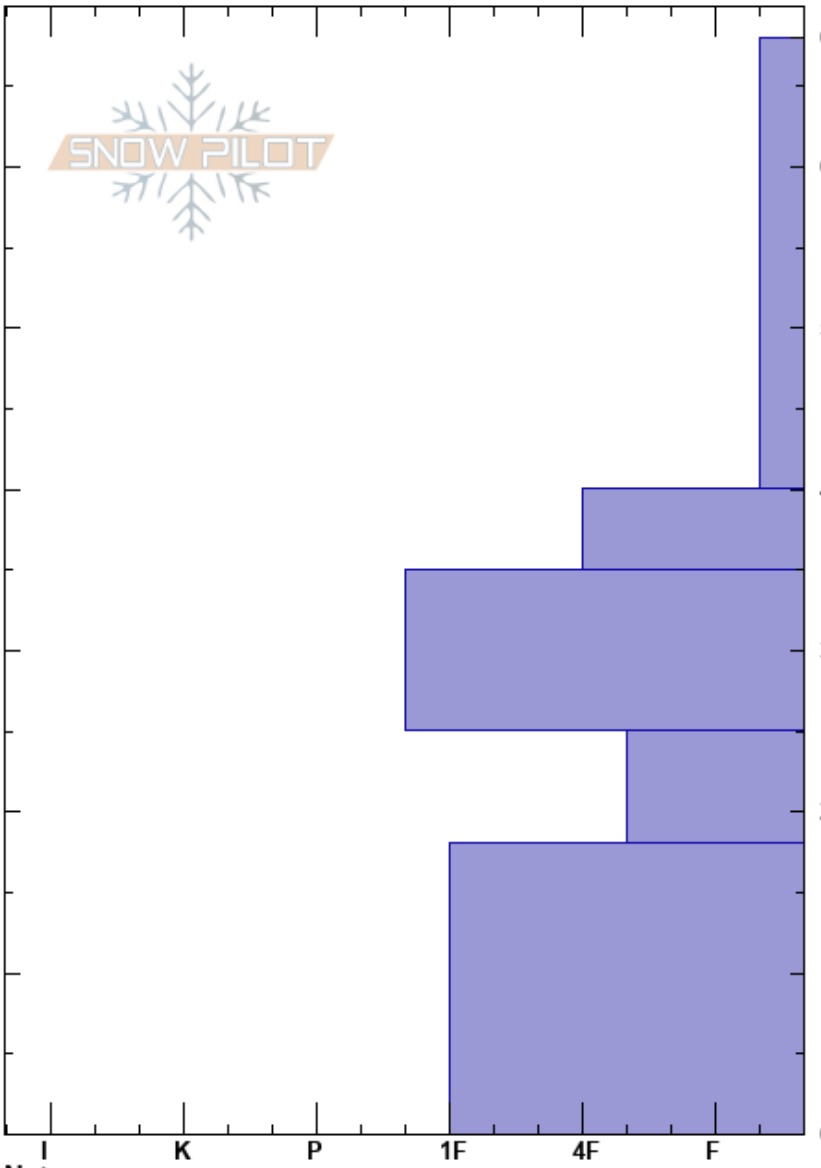

Hidden Canyon Saddle
 Central Wasatch
 UT
Elevation: 10348 ft
Aspect: 53°
Specifics:

Chasen Fairfield
 12/03/2020 - 2:44pm
Co-ord: 40.59450N, -111.56038E
Slope Angle: 23°
Wind Loading:

Stability: HS:68
Air Temperature: 1.6°C
Sky Cover: CLR
Precipitation: NO
Wind: W Light Breeze
Layer Notes:
 25-18cm: Problematic layer

Crystal Form	Crystal Size	Moisture	ρ kg/m ³	Stability tests & Layer comments
□	1			
.				

Notes: