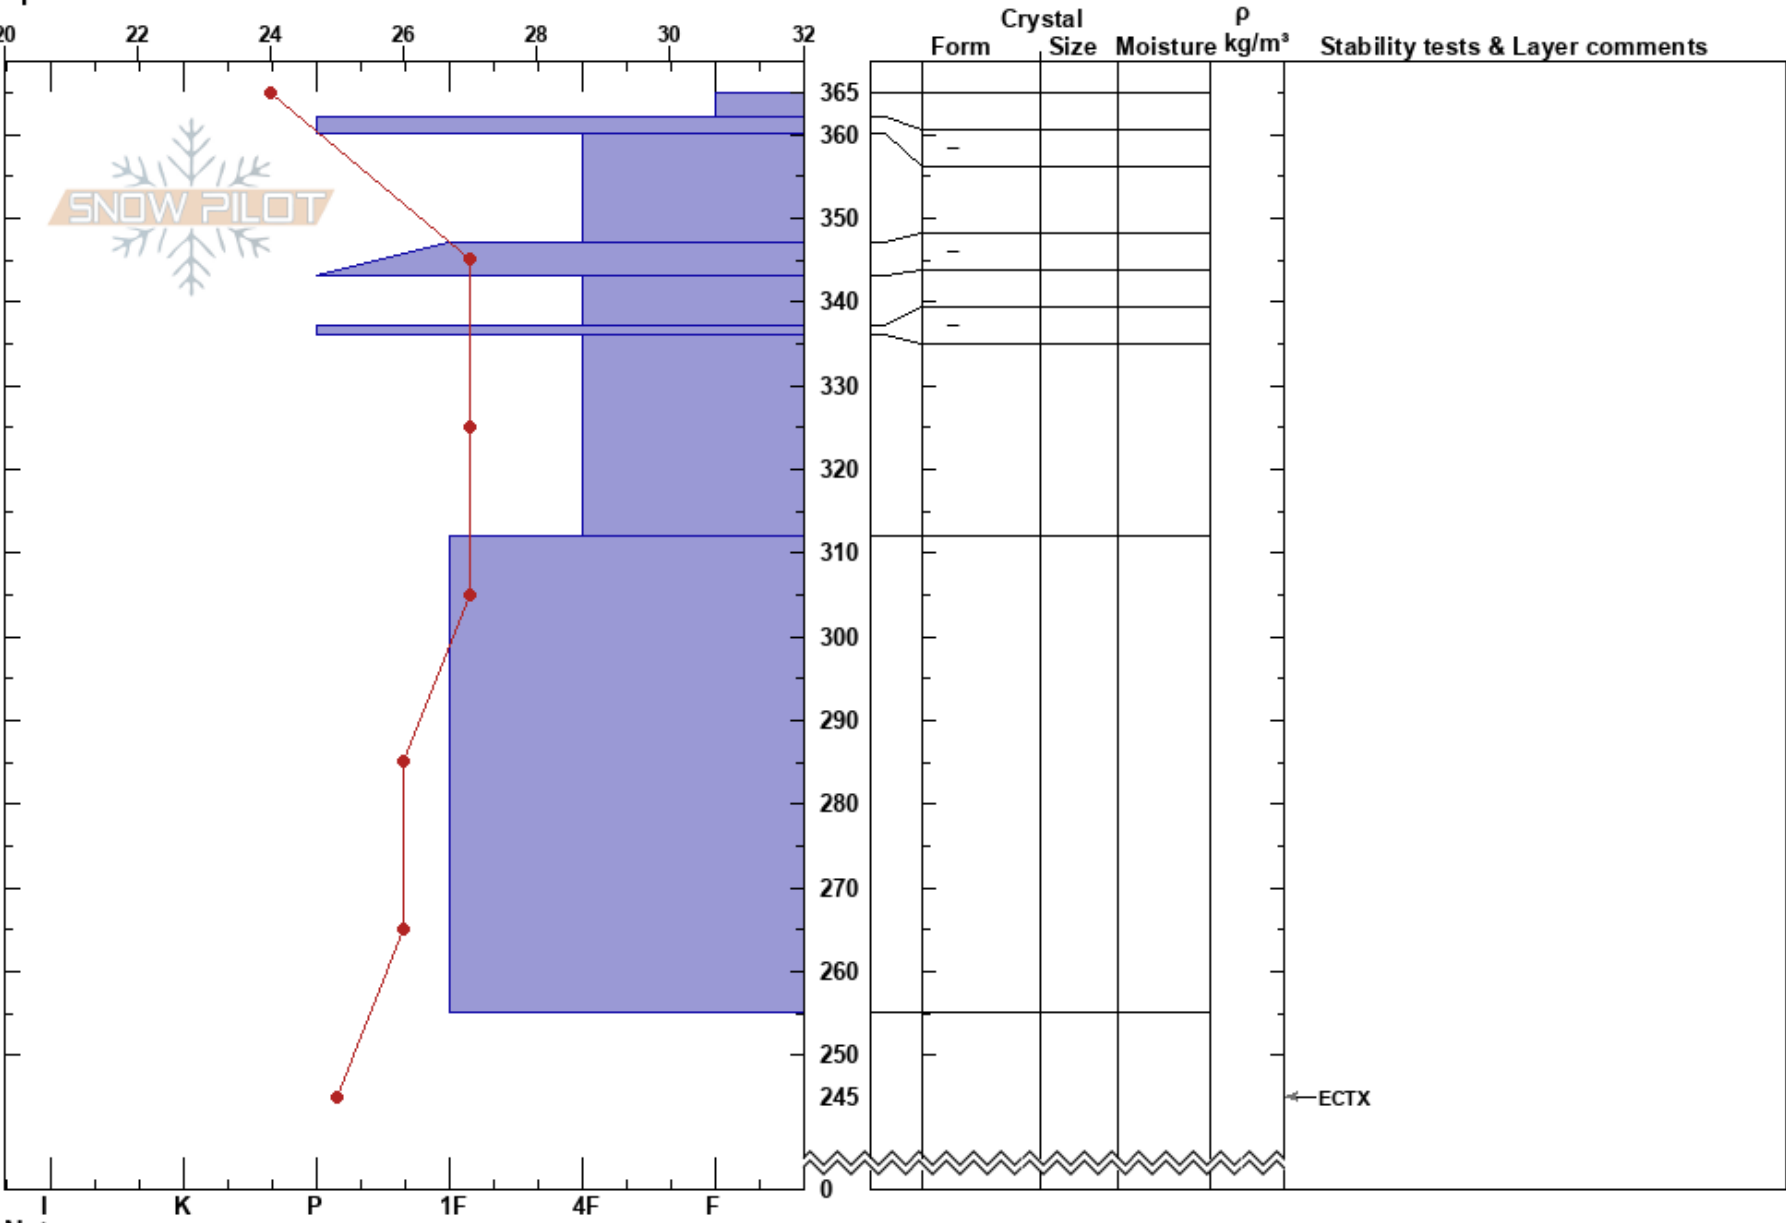

Northside of Henderson
 Beartooths
 MT
 Elevation: 9145 ft
 Aspect: N
 Specifics:

Roy Taylor
 03/24/2017 - 2:30pm
 Co-ord: 45.05882N, -109.94311W
 Slope Angle: 35°
 Wind Loading:

Stability:
 Air Temperature:
 Sky Cover:
 Precipitation:
 Wind:

HS:365 Layer Notes:

Notes: