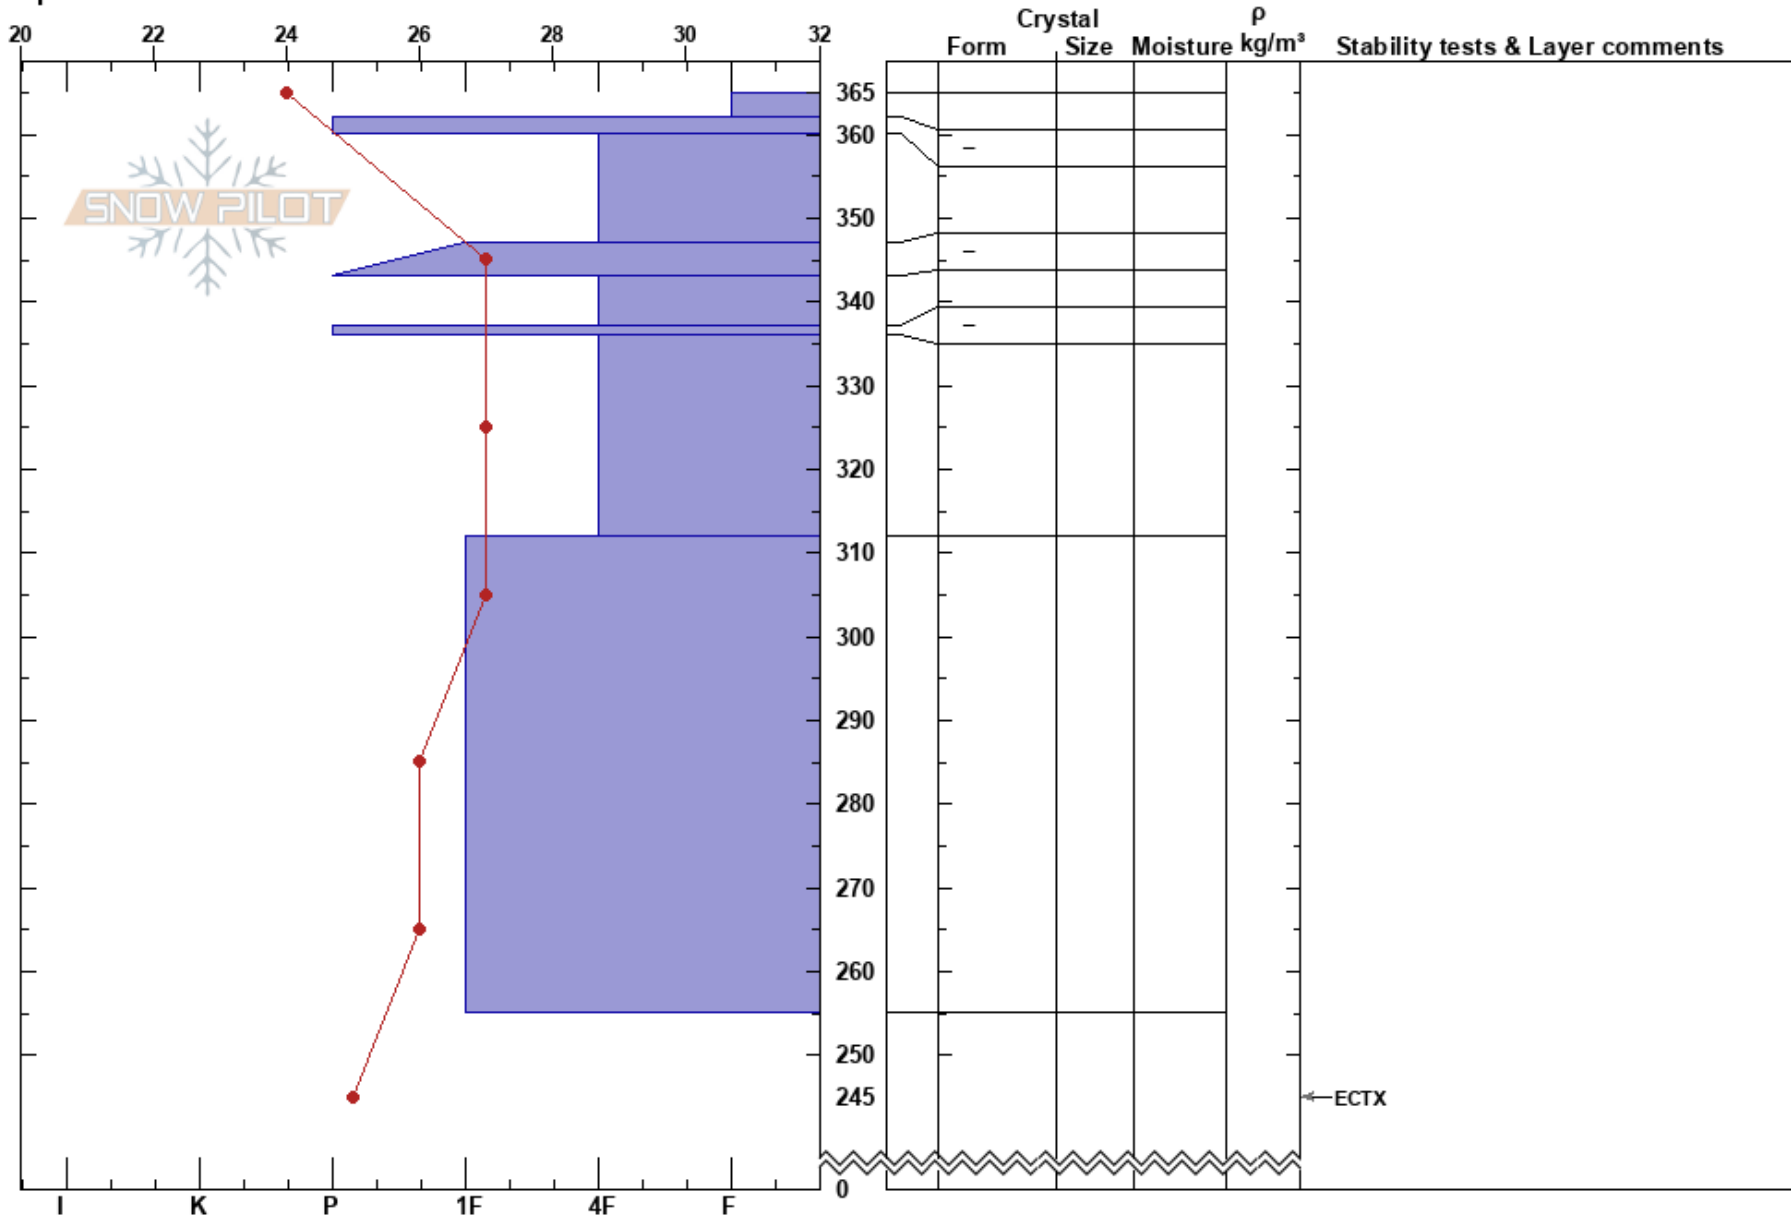

Northside of Henderson
 Beartooths
 MT
 Elevation: 9145 ft
 Aspect: N
 Specifics:

Roy Taylor
 03/24/2017 - 2:30pm
 Co-ord: 45.05882N, -109.94311W
 Slope Angle: 35°
 Wind Loading:

Stability:
 Air Temperature:
 Sky Cover:
 Precipitation:
 Wind:

HS:365

Layer Notes:

Notes: