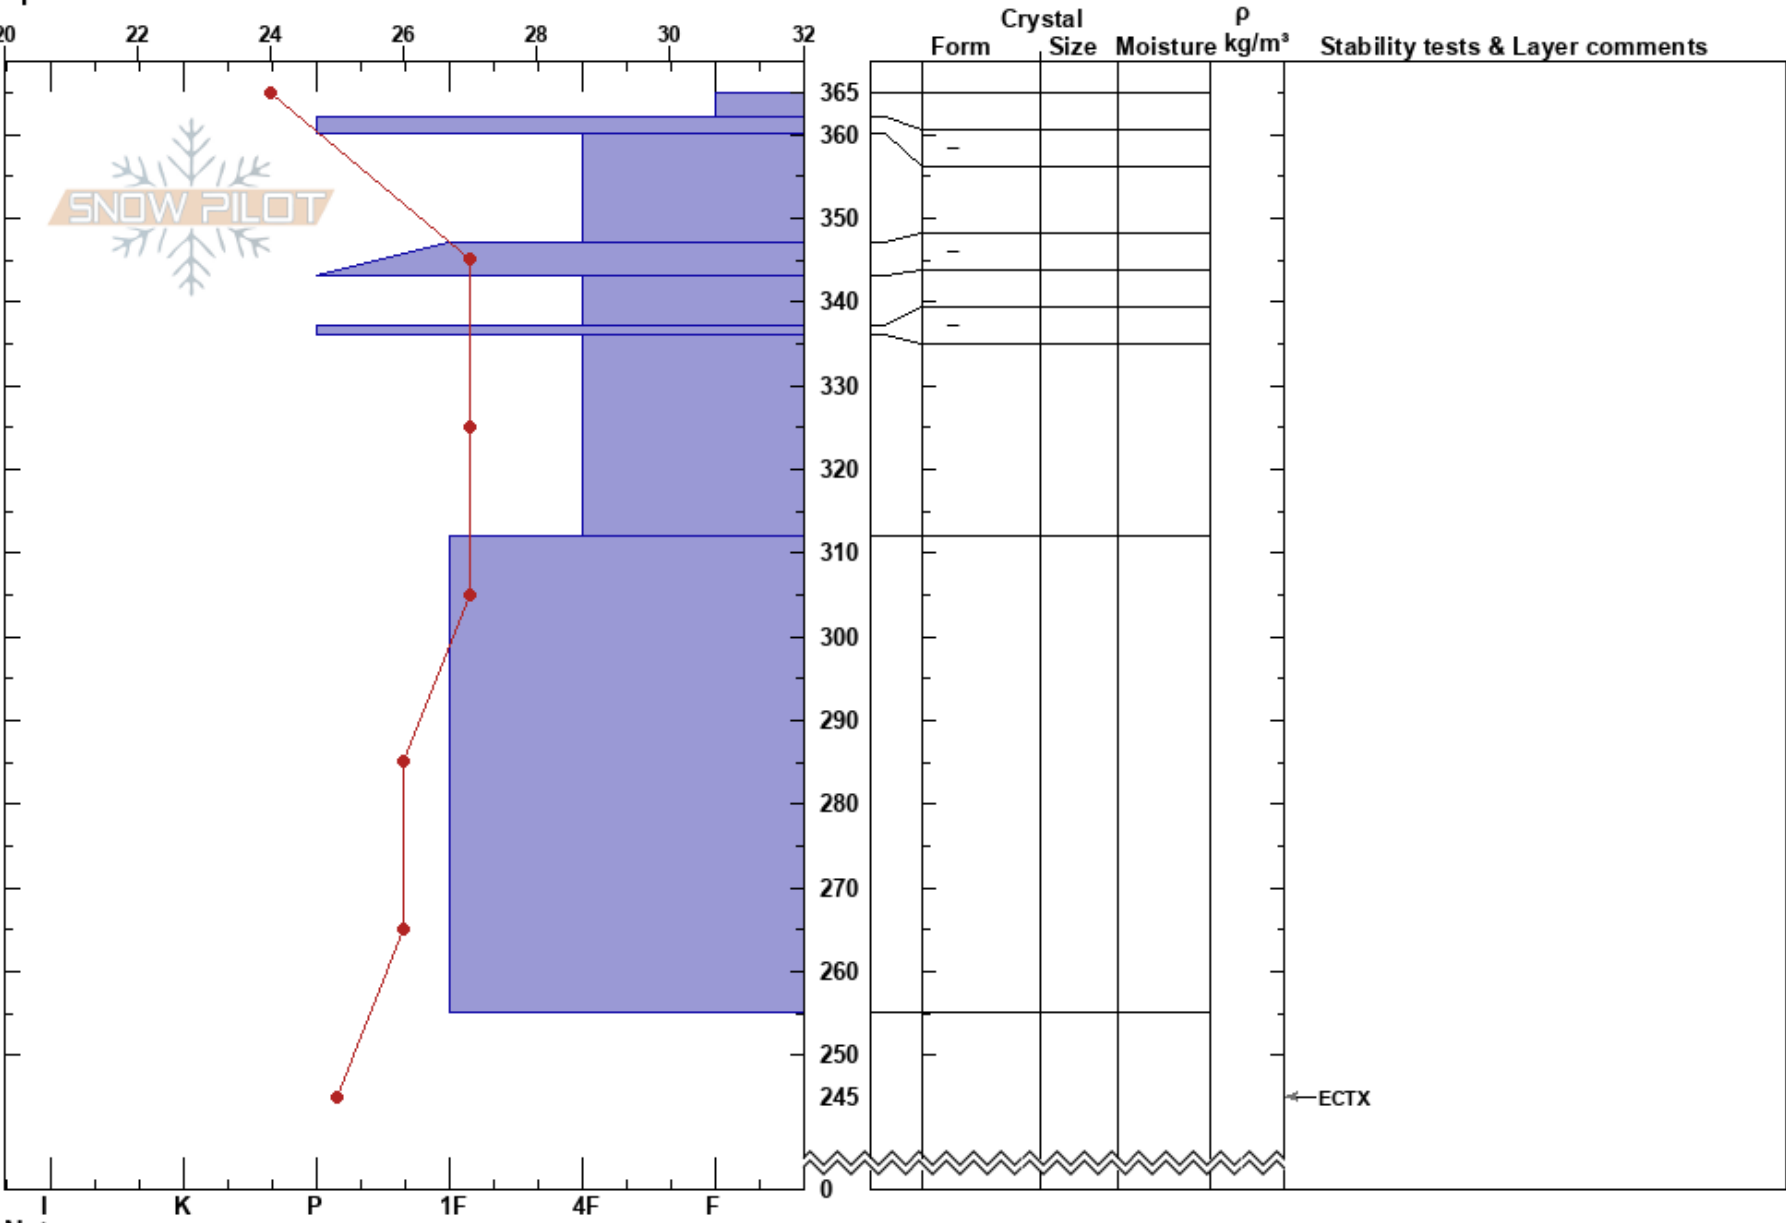

Northside of Henderson  
 Beartooths  
 MT  
 Elevation: 9145 ft  
 Aspect: N  
 Specifics:

Roy Taylor  
 03/24/2017 - 2:30pm  
 Co-ord: 45.05882N, -109.94311W  
 Slope Angle: 35°  
 Wind Loading:

Stability:  
 Air Temperature:  
 Sky Cover:  
 Precipitation:  
 Wind:

HS:365 Layer Notes:

Notes:

←ECTX