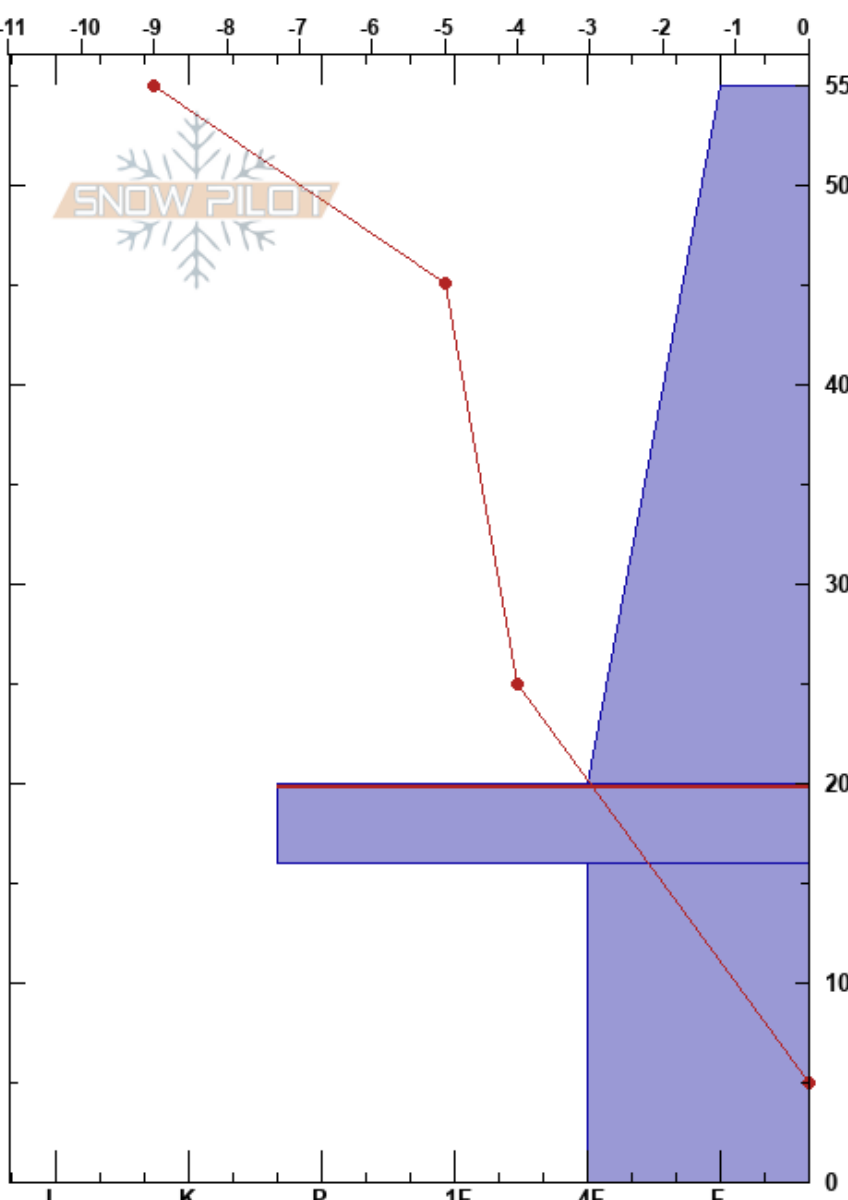

Middle basin E
 Madison Range-N
 MT
 Elevation: 9240 ft
 Aspect: 73°

Zach Bailey
 12/03/2020 - 2:00pm
 Co-ord: 45.32707N, -111.38154E
 Slope Angle: 27°
 Wind Loading: previous

Stability: **HS:55**
 Air Temperature:
 Sky Cover: CLR
 Precipitation: NO
 Wind: Calm

Layer Notes:
 20-16cm: Problematic layer

Specifics: Ski tracks on slope

Form	Crystal		Moisture	ρ kg/m ³	Stability tests & Layer comments
	Size				
/	1				
☒	2-3				
⊙⊙					ECTN6 @25cm PST45/100 (Arr) @25cm
☐	4-6				