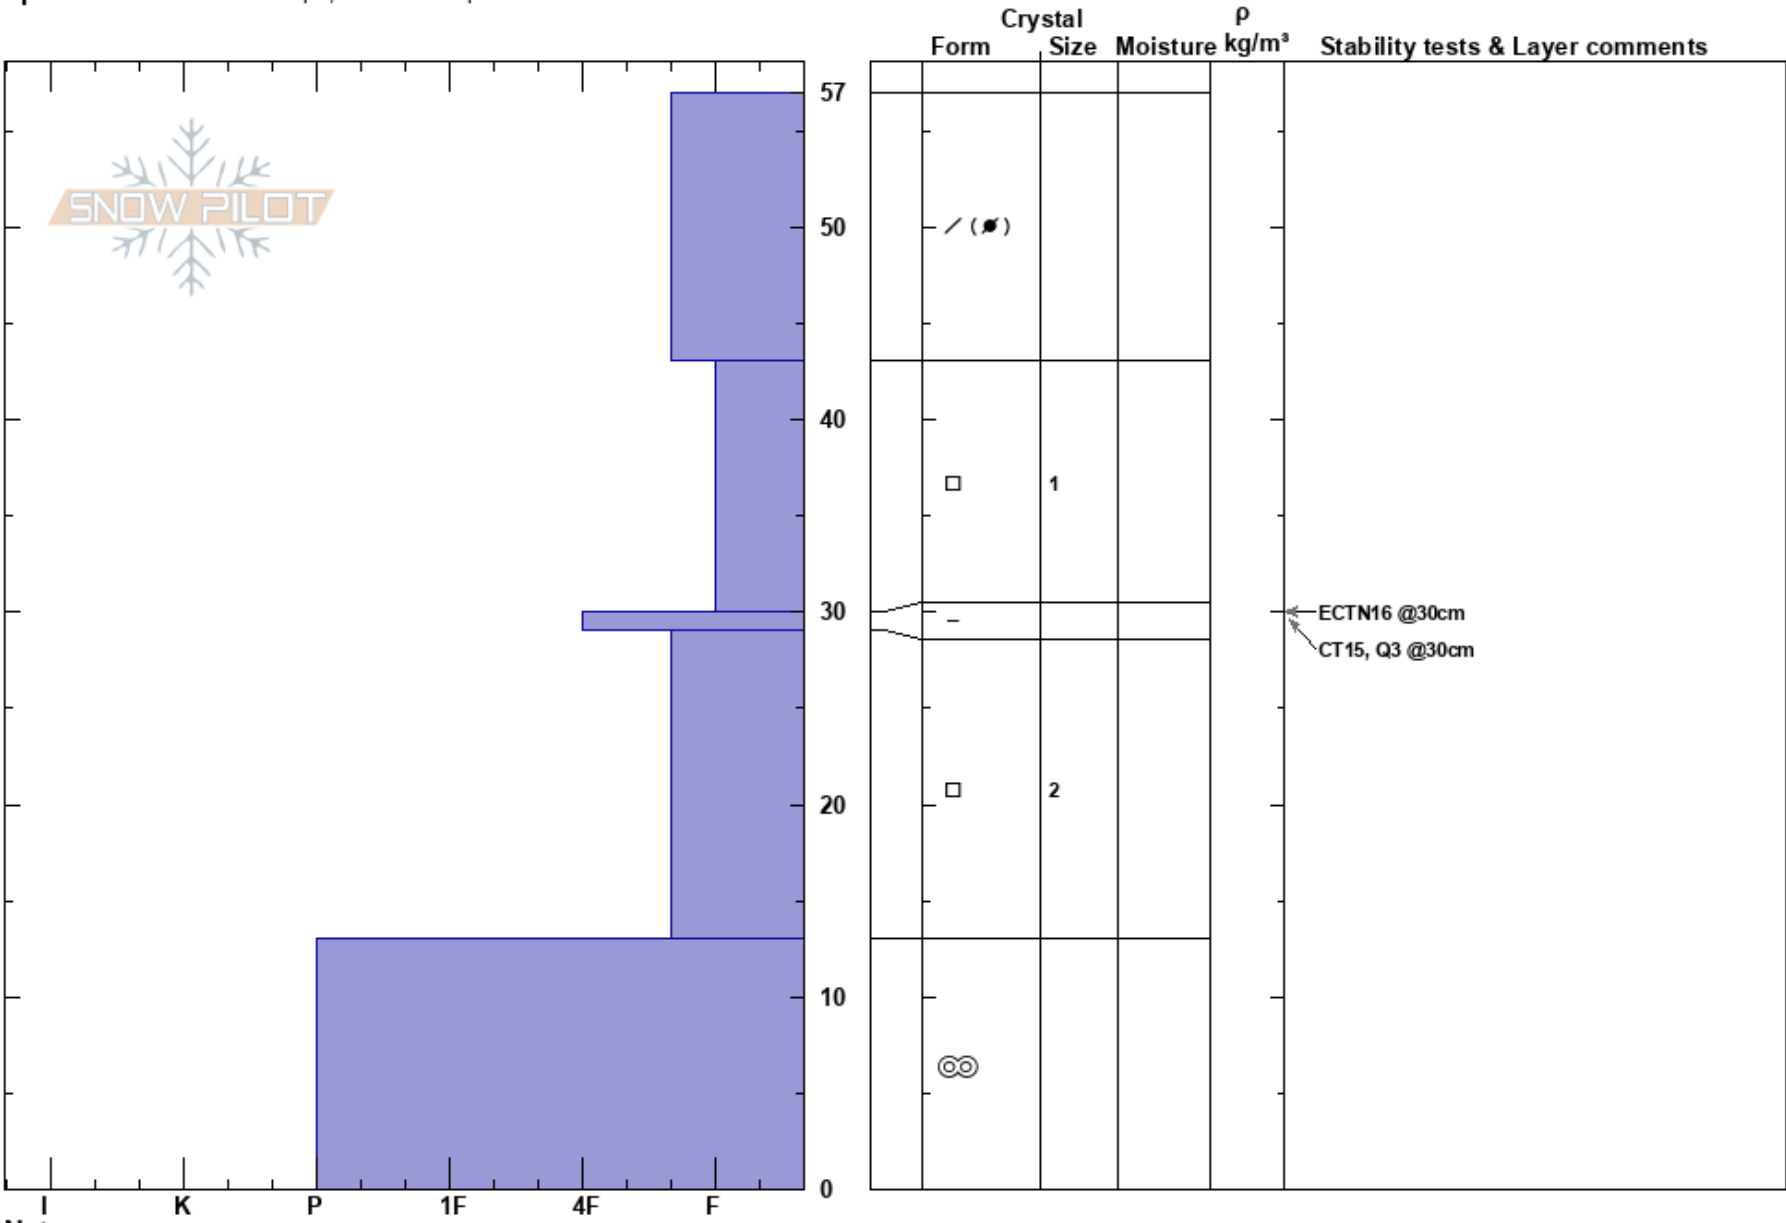

Ramp  
 Bridger Range  
 MT  
 Elevation: 7887 ft  
 Aspect: 110°  
 Specifics: Ski tracks on slope; We skied slope

Spencer Jonas  
 12/03/2020 - 1:30pm  
 Co-ord: 45.82976N, -110.92911W  
 Slope Angle: 25°  
 Wind Loading: no

Stability:  
 Air Temperature: HS:57  
 Sky Cover: CLR  
 Precipitation: NO  
 Wind: N Light Breeze

Layer Notes:

PF:40  
 PS: 15

Notes: