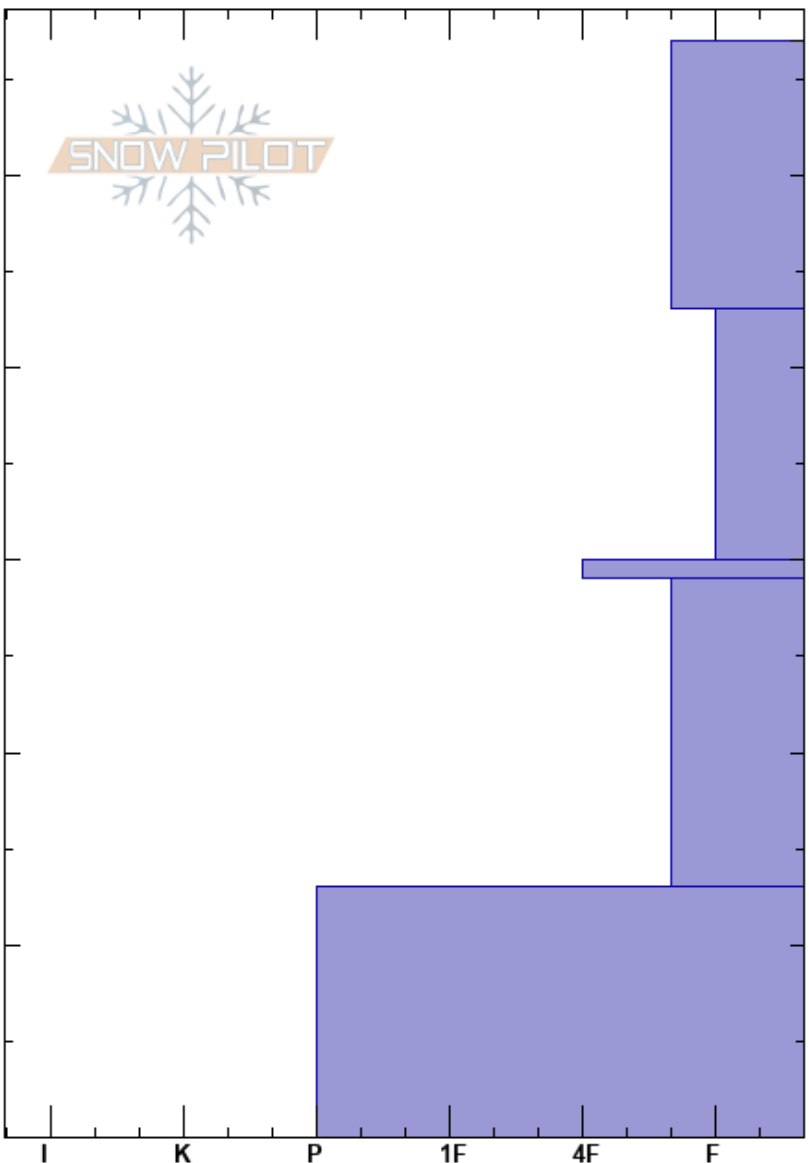

Ramp
 Bridger Range
 MT
 Elevation: 7887 ft
 Aspect: 110°
 Specifics: Ski tracks on slope; We skied slope

Spencer Jonas
 12/03/2020 - 1:30pm
 Co-ord: 45.82976N, -110.92911W
 Slope Angle: 25°
 Wind Loading: no

Stability:
 Air Temperature: HS:57
 Sky Cover: CLR
 Precipitation: NO
 Wind: N Light Breeze

Layer Notes:

PF:40
 PS: 15

Crystal Form	Crystal Size	Moisture	ρ kg/m ³	Stability tests & Layer comments
/ (•)				
□	1			
-				← ECTN16 @30cm ← CT15, Q3 @30cm
□	2			
⊙				