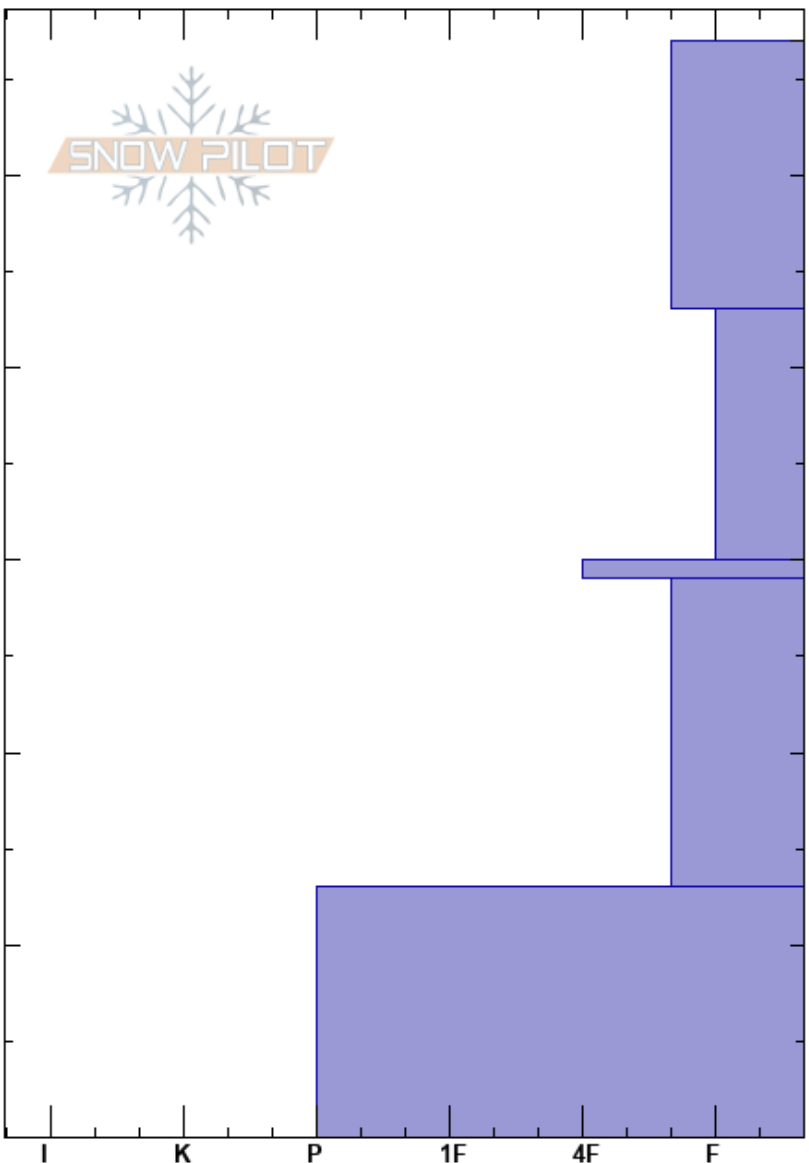

Ramp  
 Bridger Range  
 MT  
 Elevation: 7887 ft  
 Aspect: 110°  
 Specifics: Ski tracks on slope; We skied slope

Spencer Jonas  
 12/03/2020 - 1:30pm  
 Co-ord: 45.82976N, -110.92911W  
 Slope Angle: 25°  
 Wind Loading: no

Stability:  
 Air Temperature:  
 Sky Cover: CLR  
 Precipitation: NO  
 Wind: N Light Breeze

HS:57  
 PF:40  
 PS:15  
 Layer Notes:

Crystal Form	Crystal Size	Moisture	$\rho$ kg/m <sup>3</sup>	Stability tests & Layer comments
/ (•)				
□	1			
-				← ECTN16 @30cm ← CT15, Q3 @30cm
□	2			
⊙				