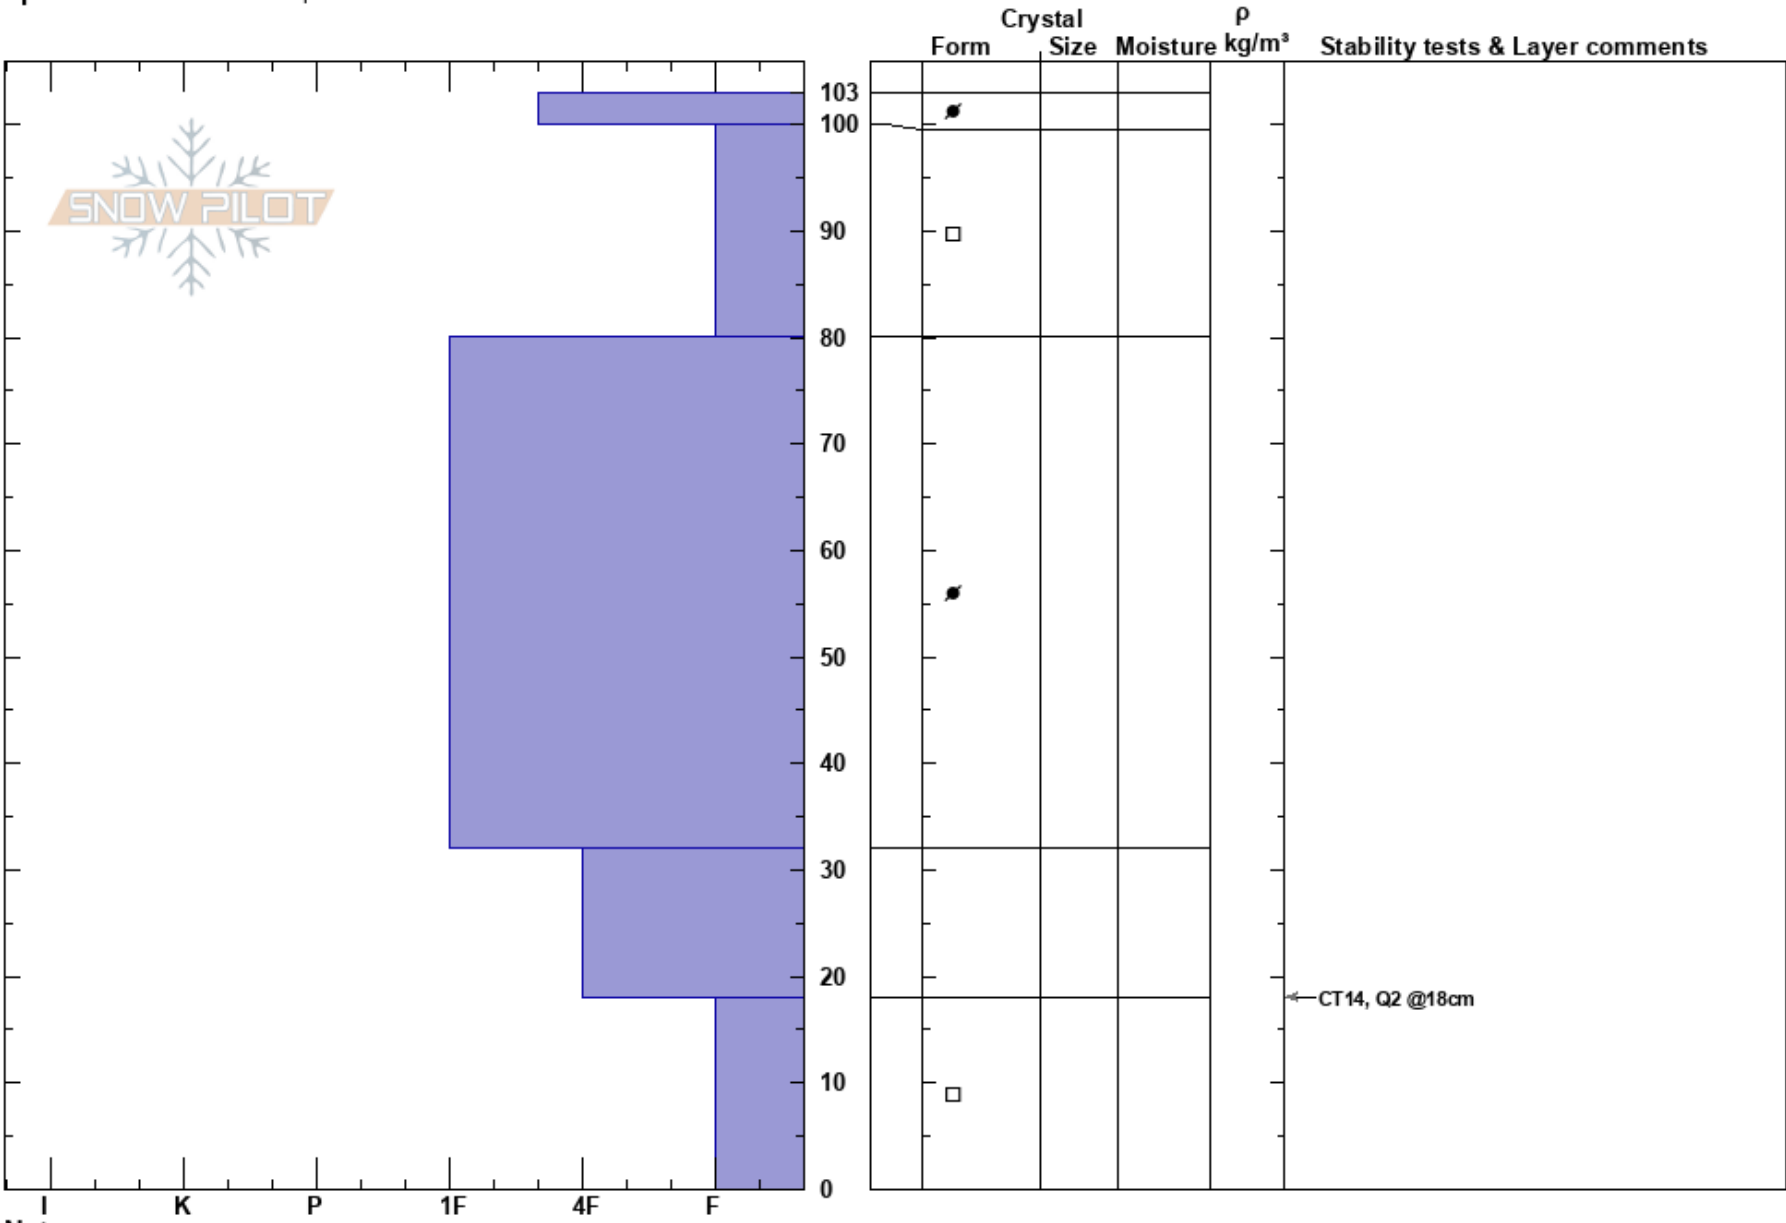

Coon Headwall  
 Vail/Summit County  
 CO  
**Elevation:** 12100 ft  
**Aspect:** NE  
**Specifics:** Ski tracks on slope

Chris Edwards  
 12/03/2020 - 2:00pm  
**Co-ord:**  
**Slope Angle:** 33°  
**Wind Loading:** previous

**Stability:** Good  
**Air Temperature:** -5°C  
**Sky Cover:** CLR  
**Precipitation:** NO  
**Wind:** W Calm

**Layer Notes:**

**Notes:**

I K P 1F 4F F