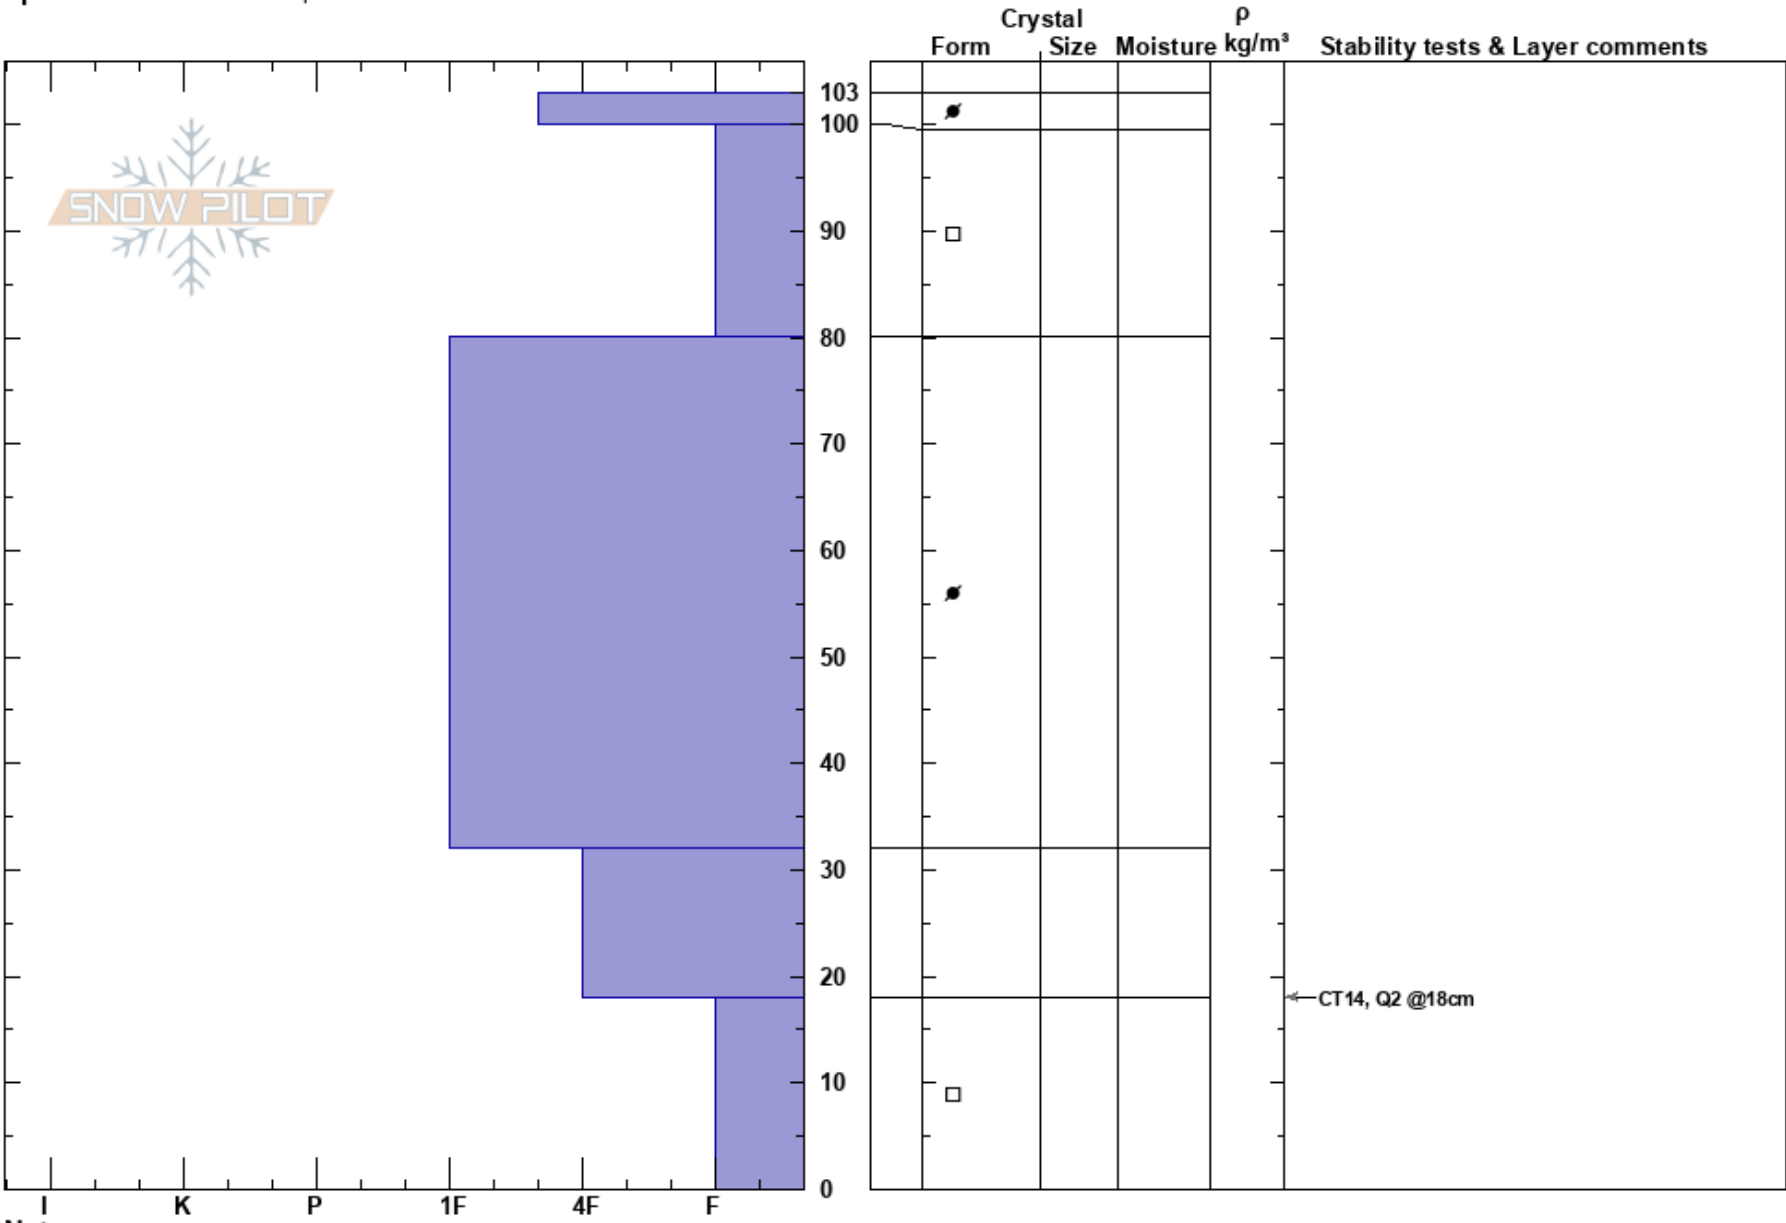

Coon Headwall  
 Vail/Summit County  
 CO  
**Elevation:** 12100 ft  
**Aspect:** NE  
**Specifics:** Ski tracks on slope

Chris Edwards  
 12/03/2020 - 2:00pm  
**Co-ord:**  
**Slope Angle:** 33°  
**Wind Loading:** previous

**Stability:** Good  
**Air Temperature:** -5°C  
**Sky Cover:** CLR  
**Precipitation:** NO  
**Wind:** W Calm

**Layer Notes:**

**Notes:**