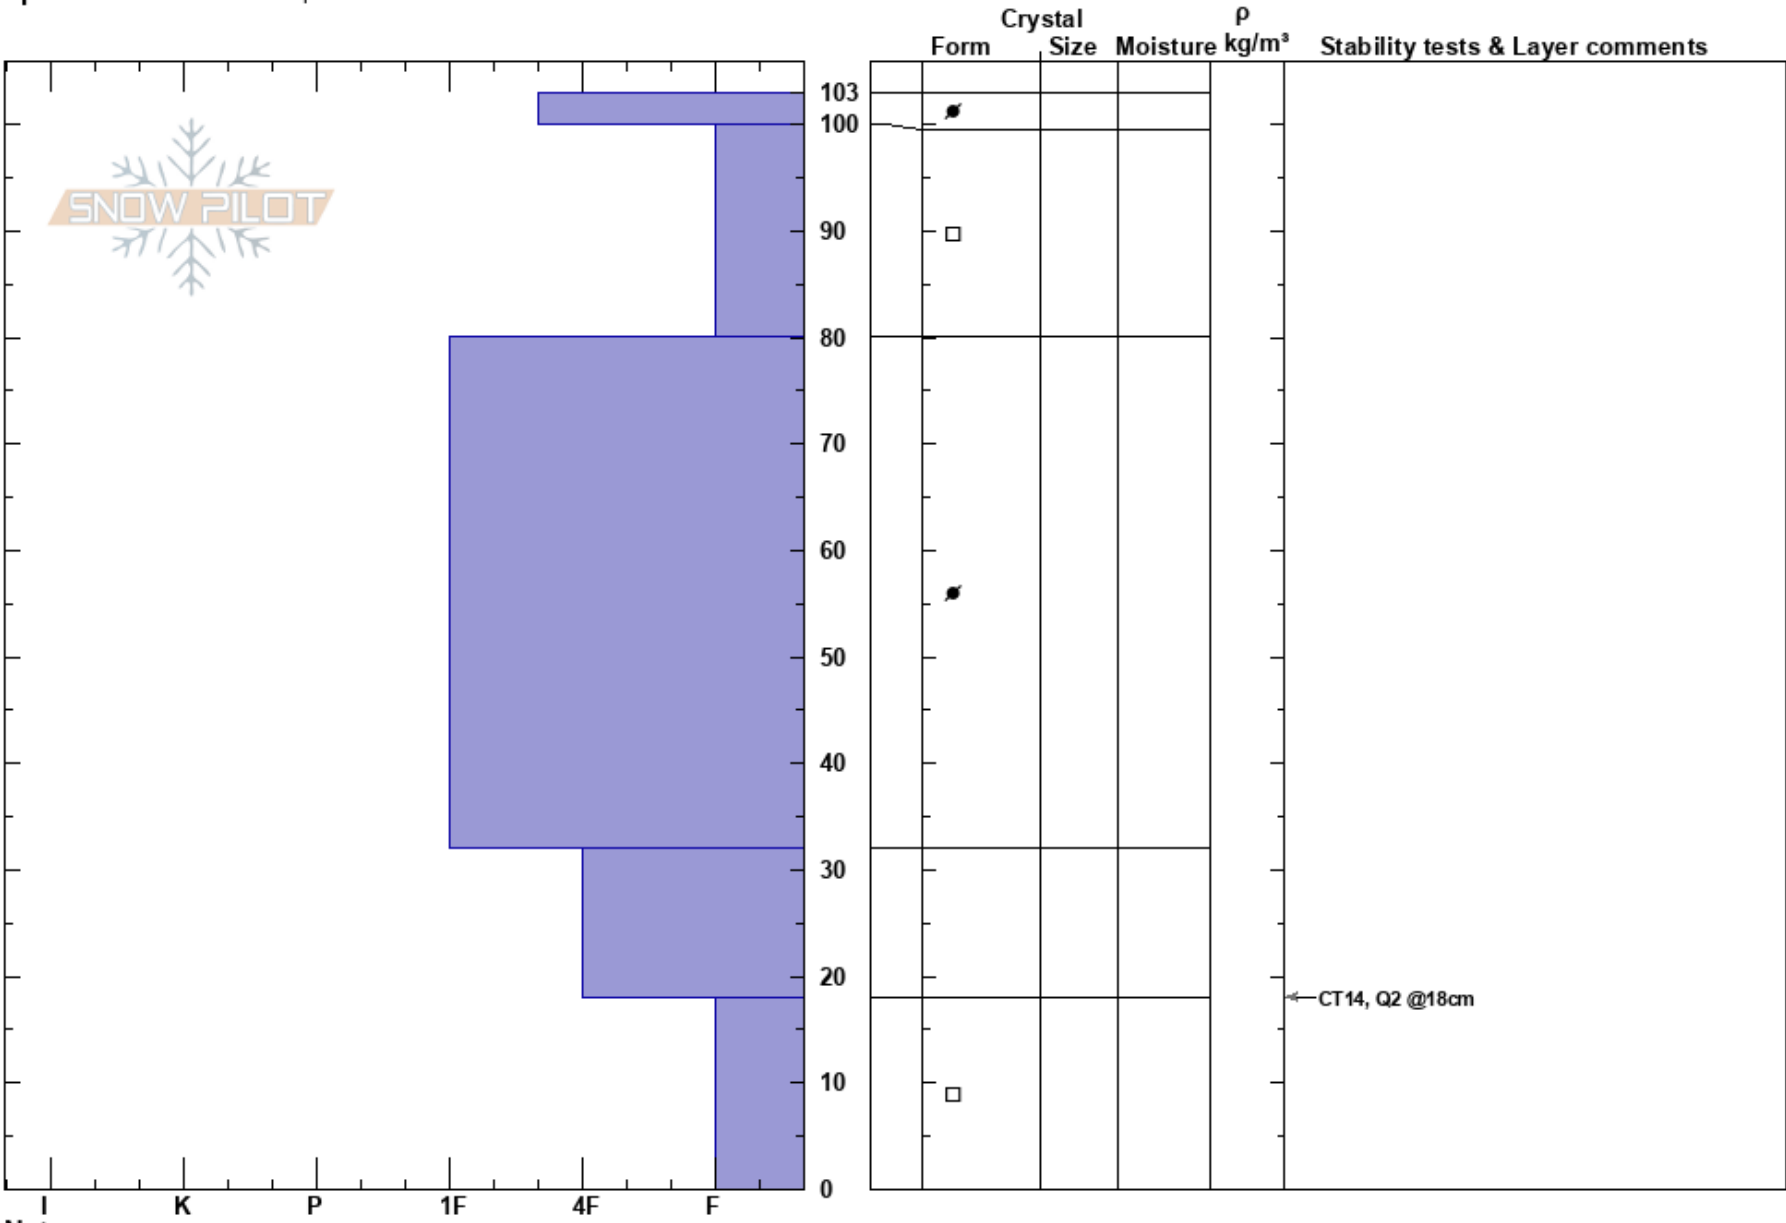

Coon Headwall
 Vail/Summit County
 CO
Elevation: 12100 ft
Aspect: NE
Specifics: Ski tracks on slope

Chris Edwards
 12/03/2020 - 2:00pm
Co-ord:
Slope Angle: 33°
Wind Loading: previous

Stability: Good
Air Temperature: -5°C
Sky Cover: CLR
Precipitation: NO
Wind: W Calm

Layer Notes:

Notes: