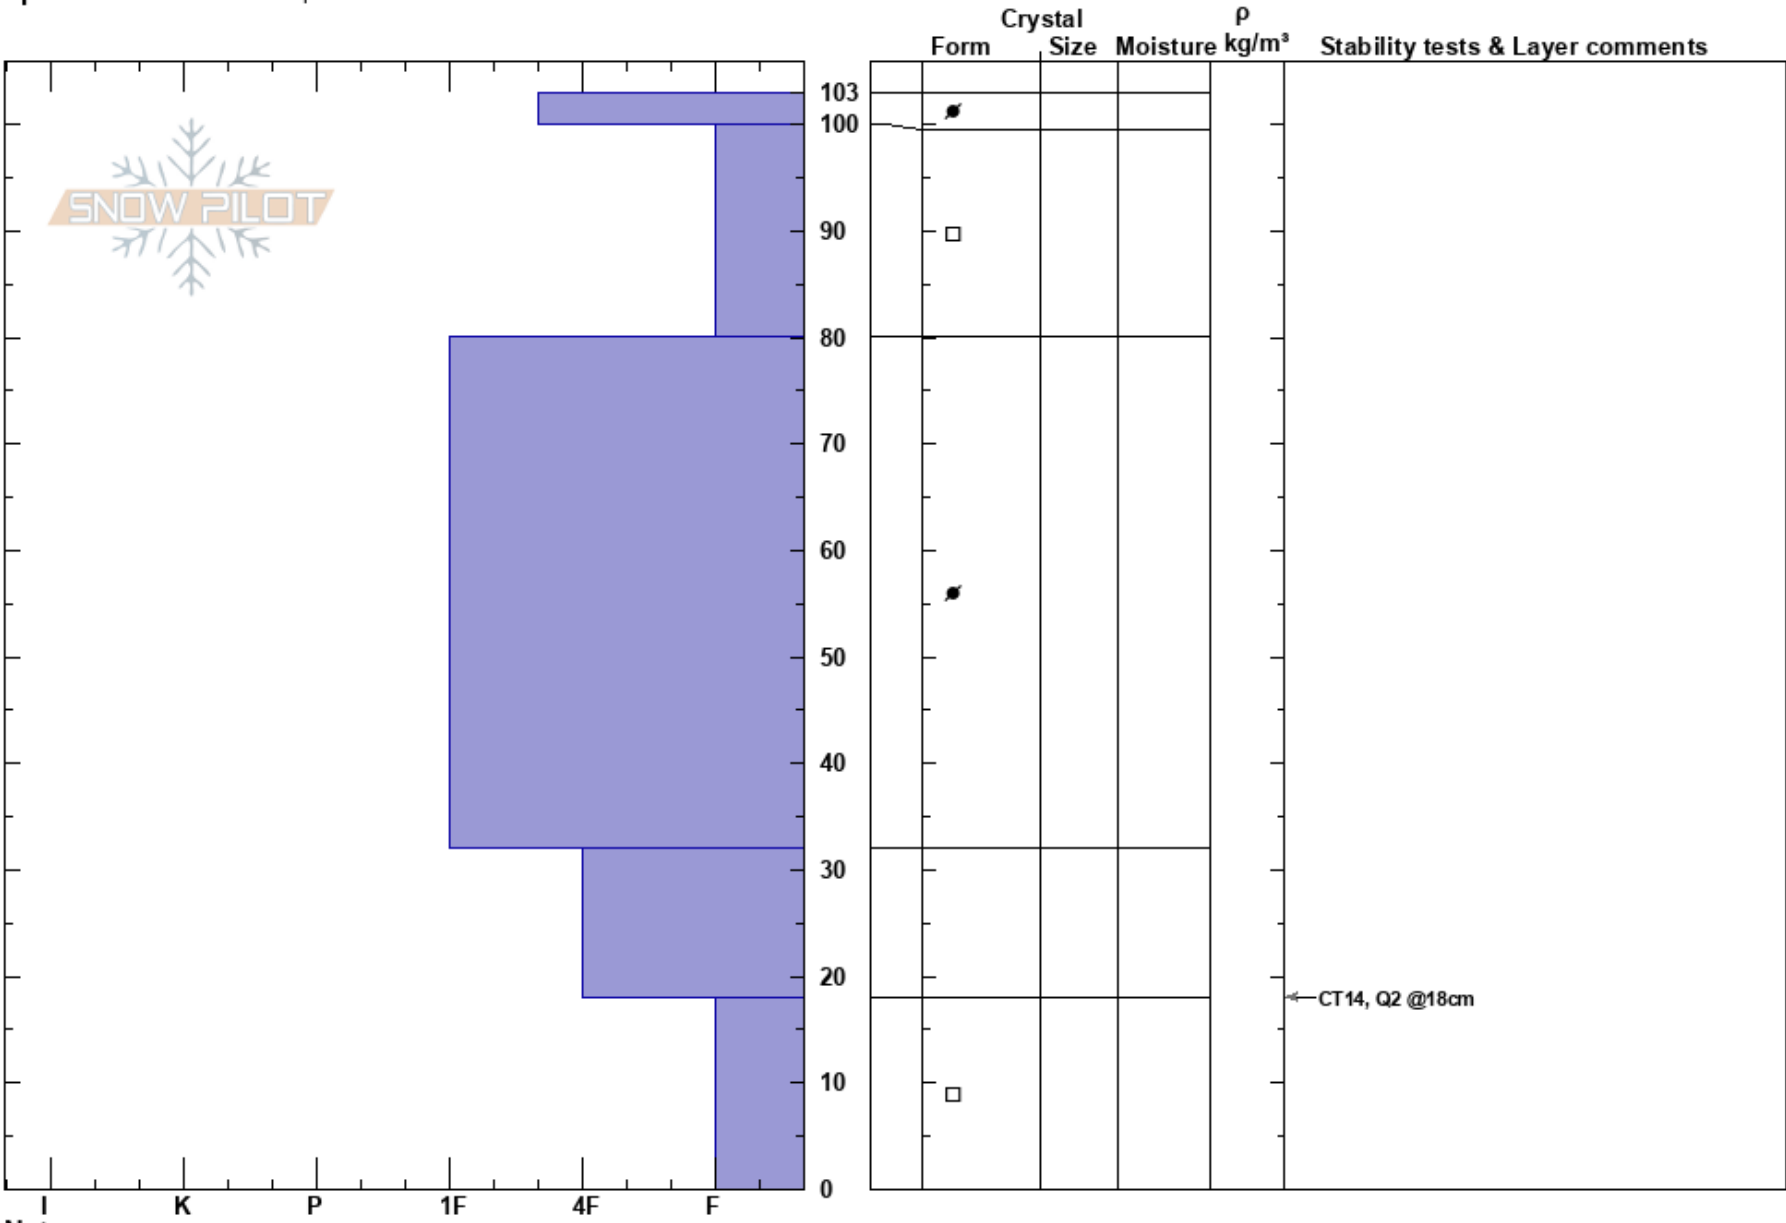

Coon Headwall
 Vail/Summit County
 CO
Elevation: 12100 ft
Aspect: NE
Specifics: Ski tracks on slope

Chris Edwards
 12/03/2020 - 2:00pm
Co-ord:
Slope Angle: 33°
Wind Loading: previous

Stability: Good
Air Temperature: -5°C
Sky Cover: CLR
Precipitation: NO
Wind: W Calm

Layer Notes:

Notes:

I K P 1F 4F F