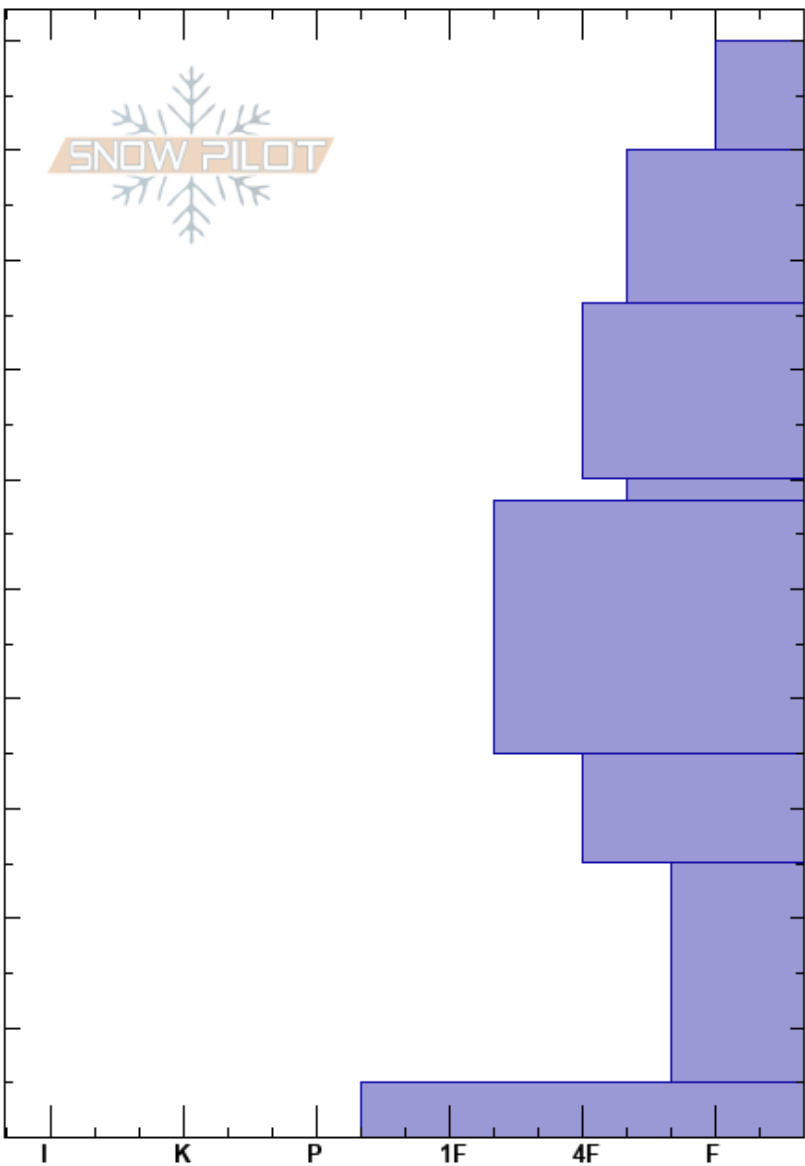

Low Patrol
 Vail/Summit County
 CO
Elevation: 12000 ft
Aspect: E
Specifics: Pit dug in a Ski Area

Devin Toll
 12/03/2020 - 1:30pm
Co-ord:
Slope Angle: 32°
Wind Loading: previous

Stability:
Air Temperature: 17°F
Sky Cover: CLR
Precipitation: NO
Wind: SW Calm

HS:100
PF:30
PS:20
Layer Notes:

Crystal Form	Crystal Size	Moisture	ρ kg/m ³	Stability tests & Layer comments
☐				
/				
- -				
☐	1			← STM @60cm ← CT16, Q2 @60cm ← CT17, Q2 @60cm
- -				
/				
☐	1.5			← ECTN23 @25cm
⊙(∧)				