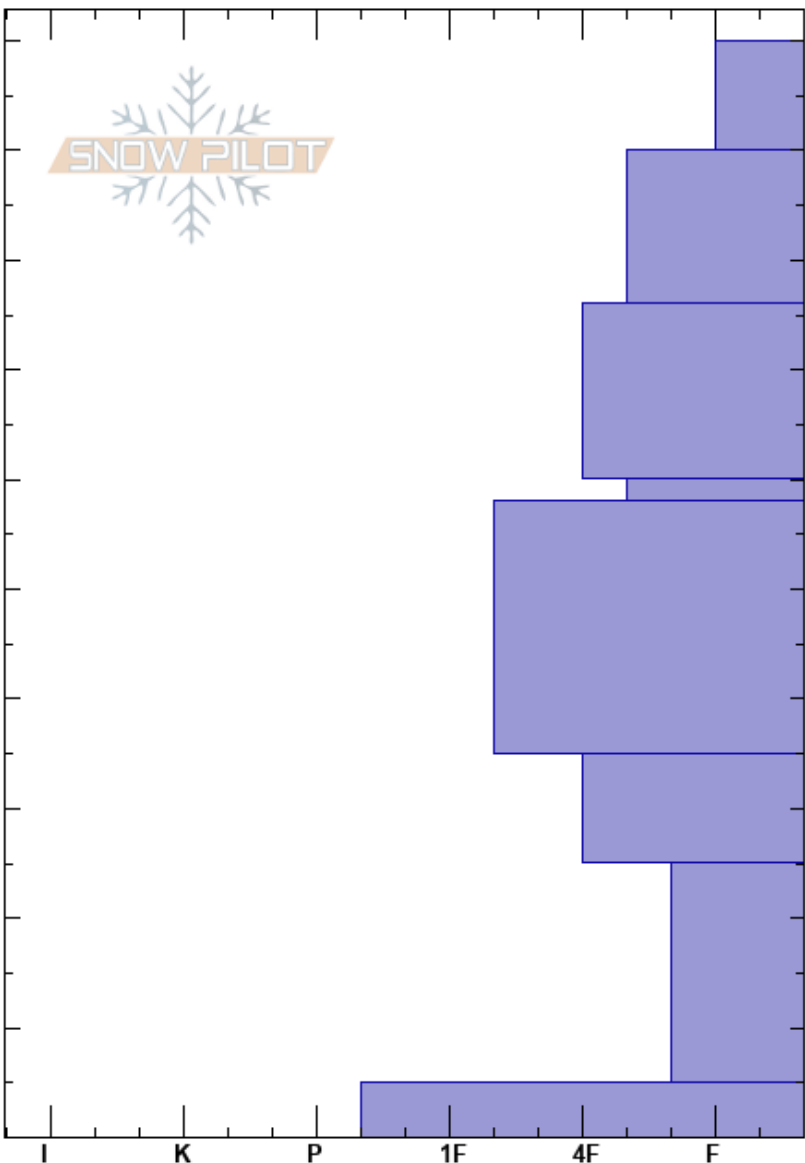

Low Patrol  
 Vail/Summit County  
 CO  
**Elevation:** 12000 ft  
**Aspect:** E  
**Specifics:** Pit dug in a Ski Area

Devin Toll  
 12/03/2020 - 1:30pm  
**Co-ord:**  
**Slope Angle:** 32°  
**Wind Loading:** previous

**Stability:**  
**Air Temperature:** 17°F  
**Sky Cover:** CLR  
**Precipitation:** NO  
**Wind:** SW Calm

**HS:**100

**PF:**30

**PS:**20

**Layer Notes:**

Crystal Form	Crystal Size	Moisture	$\rho$ kg/m <sup>3</sup>	Stability tests & Layer comments
☐				
/				
- -				
☐	1			← STM @60cm ← CT16, Q2 @60cm ← CT17, Q2 @60cm
- -				
/				
☐	1.5			← ECTN23 @25cm
⊙(∧)				