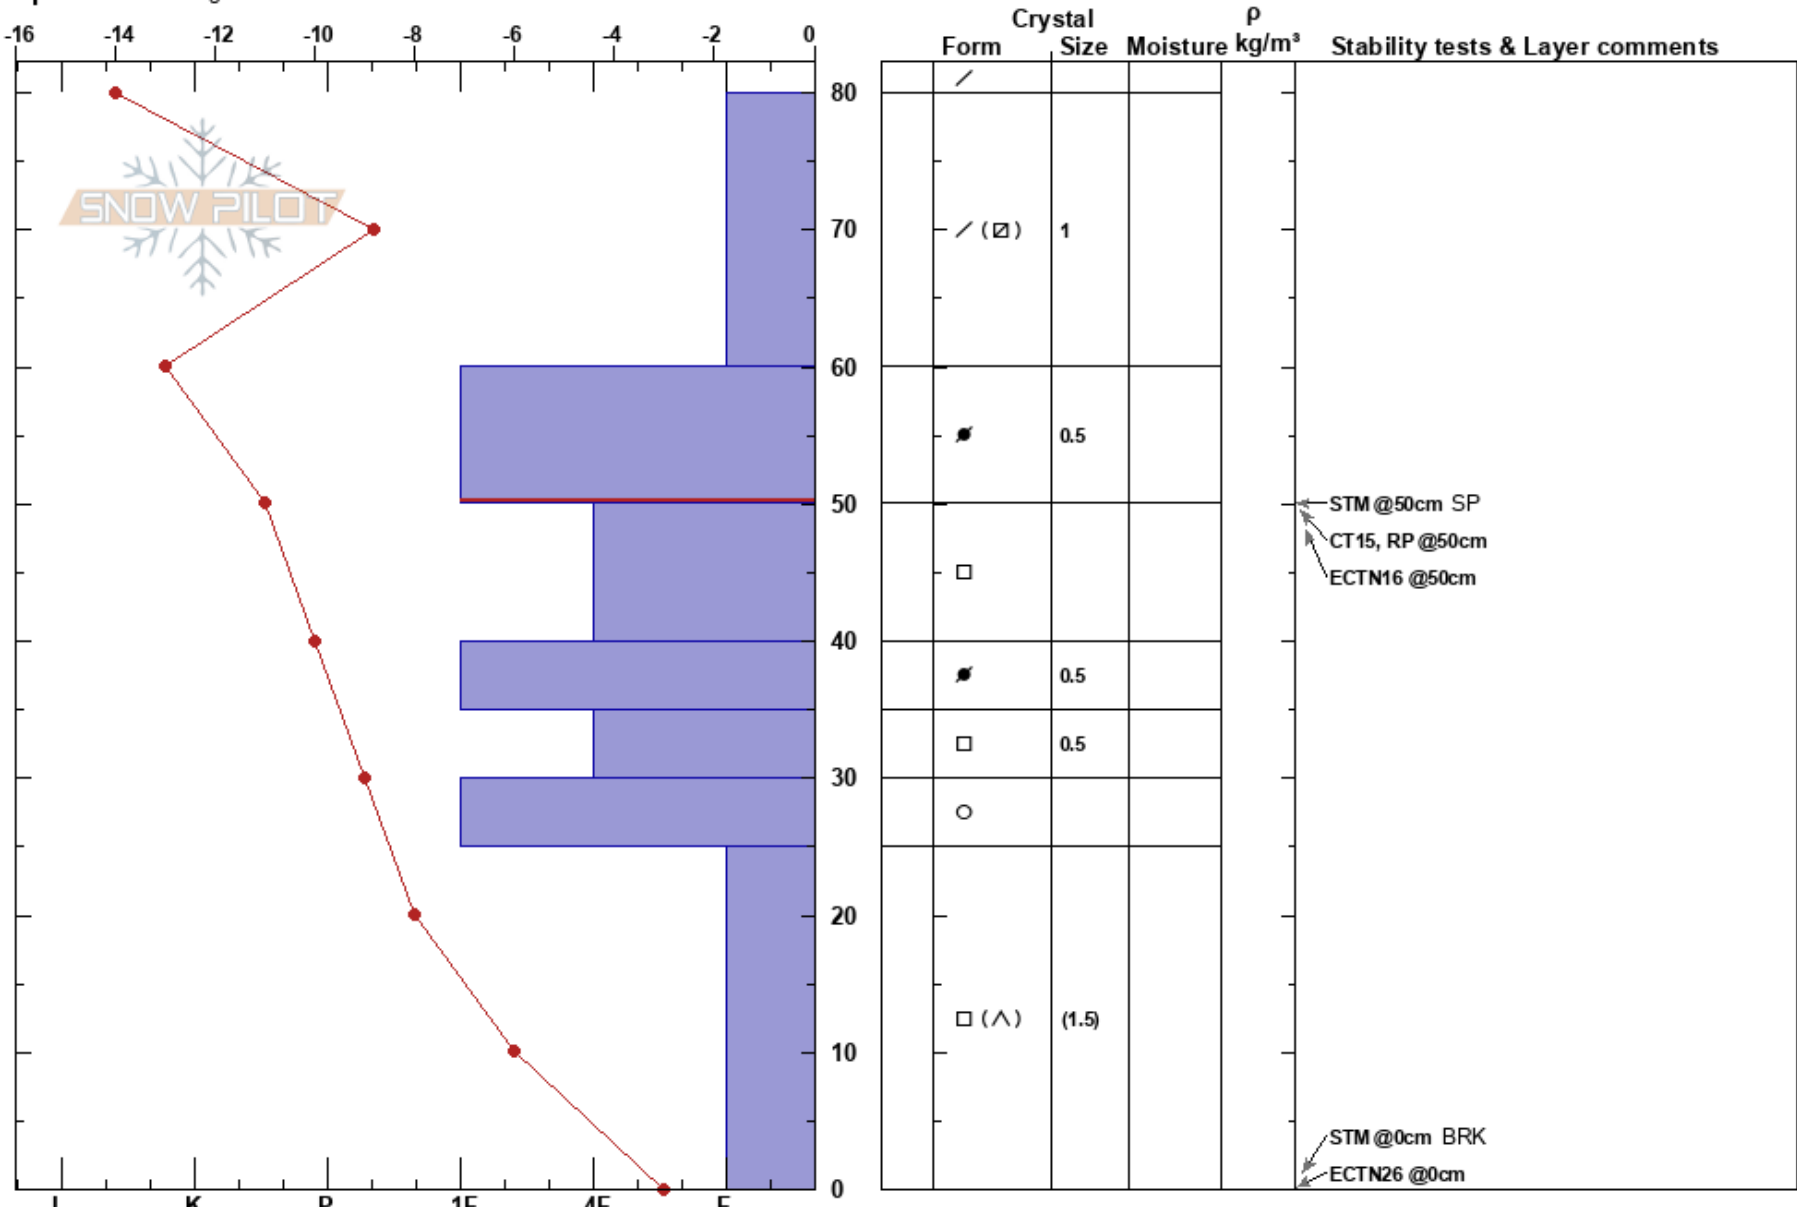

Spaulding Bowl-Copper
 Mosquito Range
 CO
 Elevation: 11698 ft
 Aspect: 90°
 Specifics: Pit dug in a Ski Area

David Engdahl
 12/03/2020 - 1:00pm
 Co-ord: 39.47749N, -106.14879W
 Slope Angle: 35°
 Wind Loading: previous

Stability: **HS:80**
 Air Temperature: 0°C
 Sky Cover: CLR
 Precipitation: NO
 Wind: Calm

Layer Notes:
 60-50cm: Problematic layer

Notes: Pit near area of ski cutting, bombing (approx 40m away) but no direct affect in pit location. Results on shots in the 50cm layer in surrounding area.