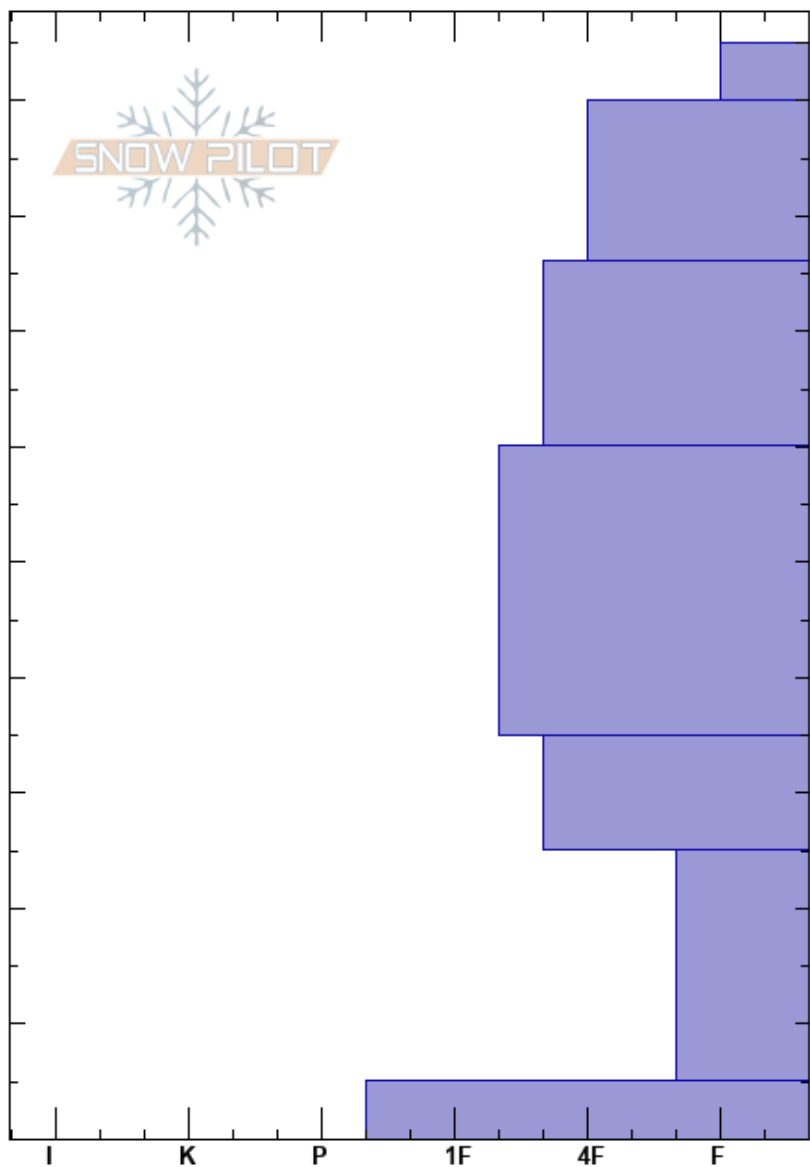

Low Patrol
 Vail/Summit County
 CO
Elevation: 12000 ft
Aspect: E
Specifics: Pit dug in a Ski Area

Devin Toll
 12/03/2020 - 10:30am
Co-ord:
Slope Angle: 32°
Wind Loading: previous

Stability:
Air Temperature: 17°F
Sky Cover: CLR
Precipitation: NO
Wind: SW Light Breeze

Layer Notes:

Crystal Form	Crystal Size	Moisture	ρ kg/m ³	Stability tests & Layer comments
+				
-				
•				
				← STM @60cm ← CT17, Q2 @60cm ← CT16, Q2 @60cm
-				
/				
□	1.5			← ECTN23 @25cm
⊙(∧)				