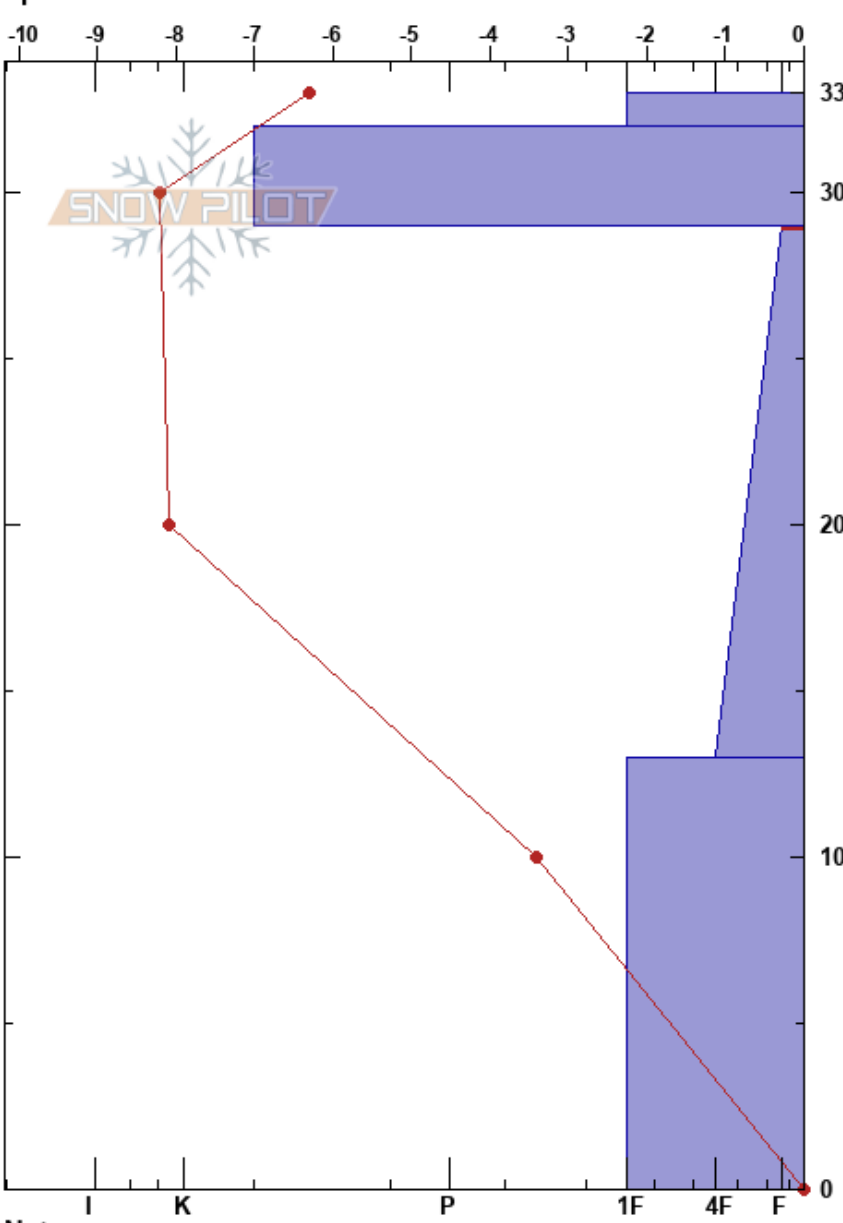

Mt Elly
 Teton Range
 WY
 Elevation: 9140 ft
 Aspect: 180°
 Specifics:

Chris McCollister
 11/29/2020 - 10:00am
 Co-ord: 43.47699N, -110.95273W
 Slope Angle: 25°
 Wind Loading: no

Stability:
 Air Temperature: -2.6°C
 Sky Cover: CLR
 Precipitation: NO
 Wind:

HS:33
 Layer Notes:
 29-13cm: Problematic layer

Form	Crystal		Moisture	ρ kg/m ³	Stability tests & Layer comments
	Size				
∨					
-					
□	1-2				
□	1-2				

Notes:

I K P 1F 4F F 0