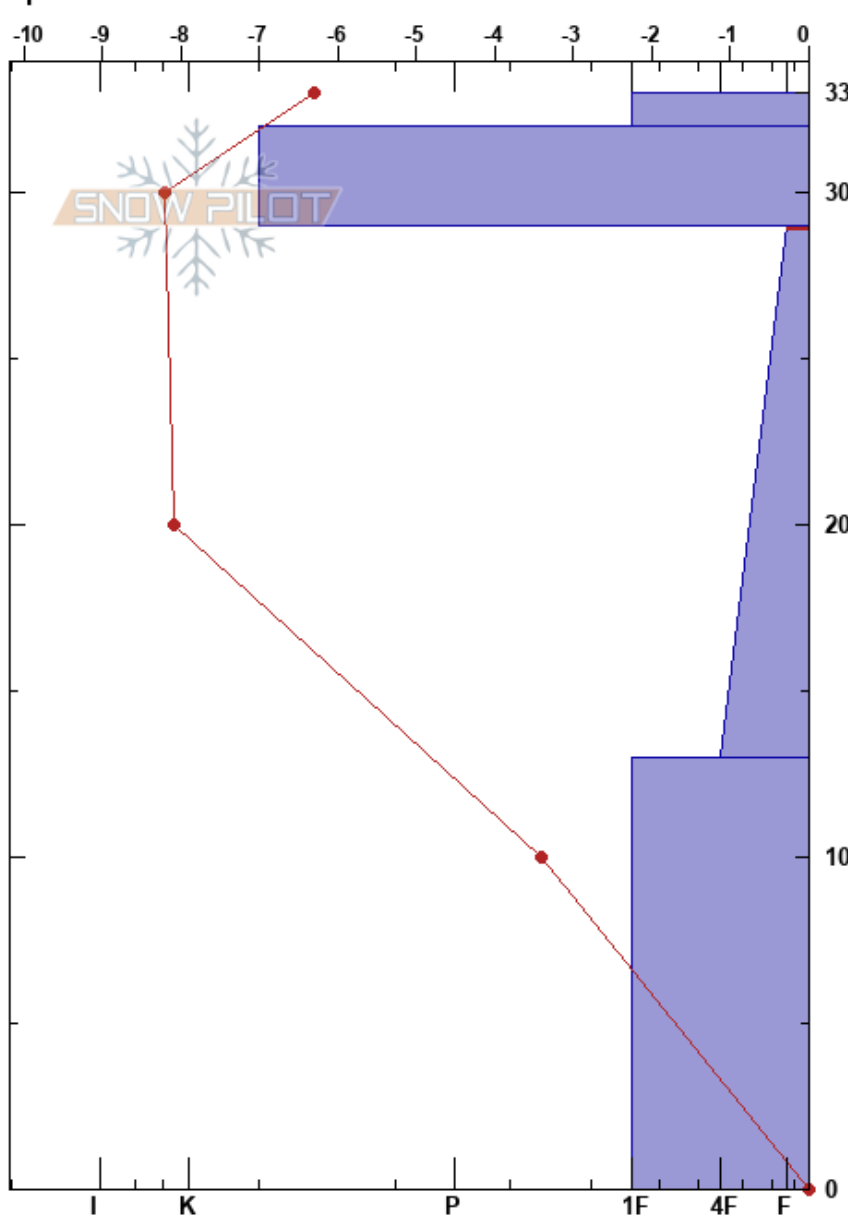

Mt Elly
 Teton Range
 WY
 Elevation: 9140 ft
 Aspect: 180°
 Specifics:

Chris McCollister
 11/29/2020 - 10:00am
 Co-ord: 43.47699N, -110.95273W
 Slope Angle: 25°
 Wind Loading: no

Stability:
 Air Temperature: -2.6°C
 Sky Cover: CLR
 Precipitation: NO
 Wind:

HS:33
 Layer Notes:
 29-13cm: Problematic layer

| Form | Crystal | | Moisture | ρ kg/m ³ | Stability tests & Layer comments |
|------|---------|--|----------|-----------------------------|----------------------------------|
| | Size | | | | |
| | | | | | |
| ∨ | | | | | |
| - | | | | | |
| □ | 1-2 | | | | |
| □ | 1-2 | | | | |