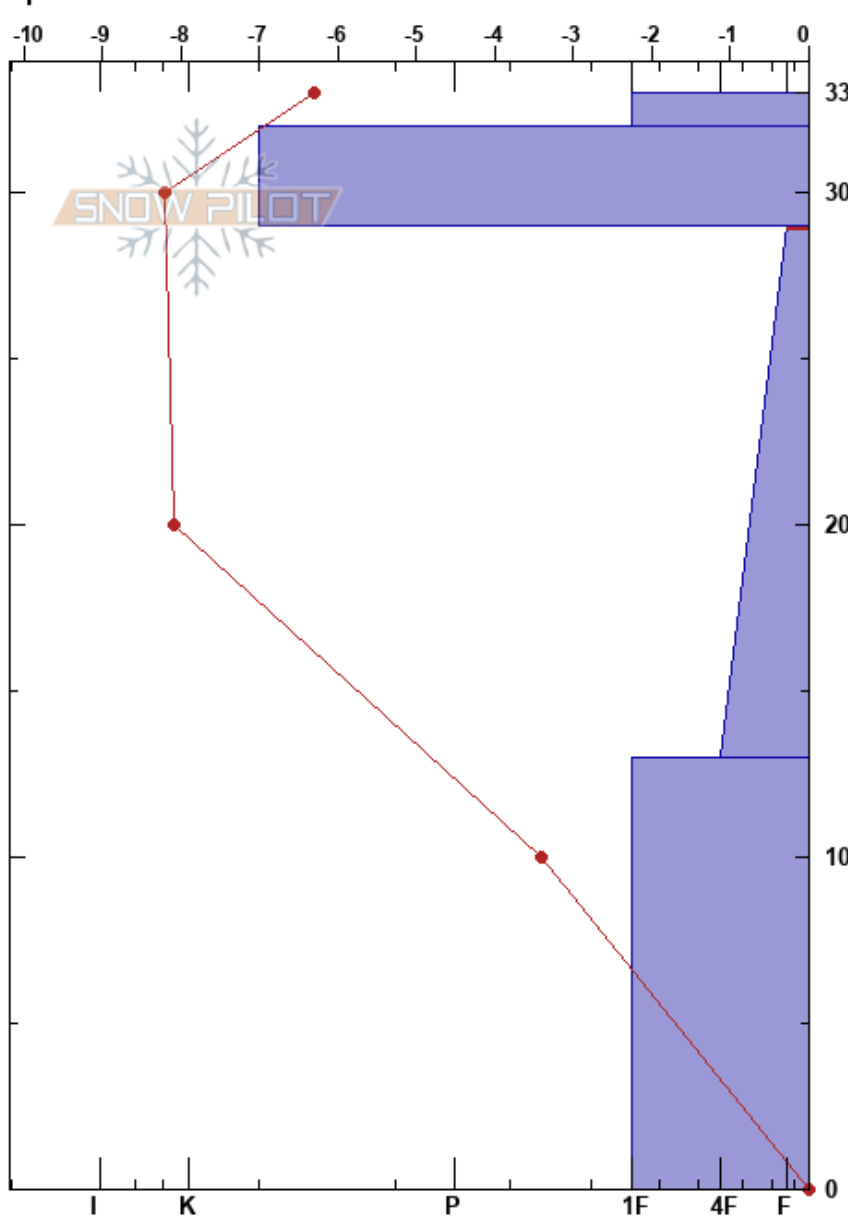

Mt Elly  
 Teton Range  
 WY  
 Elevation: 9140 ft  
 Aspect: 180°  
 Specifics:

Chris McCollister  
 11/29/2020 - 10:00am  
 Co-ord: 43.47699N, -110.95273W  
 Slope Angle: 25°  
 Wind Loading: no

Stability:  
 Air Temperature: -2.6°C  
 Sky Cover: CLR  
 Precipitation: NO  
 Wind:

HS:33  
 Layer Notes:  
 29-13cm: Problematic layer

Form	Crystal		$\rho$ kg/m <sup>3</sup>	Stability tests & Layer comments
	Size	Moisture		
∨				
-				
□	1-2			
□	1-2			

Notes: