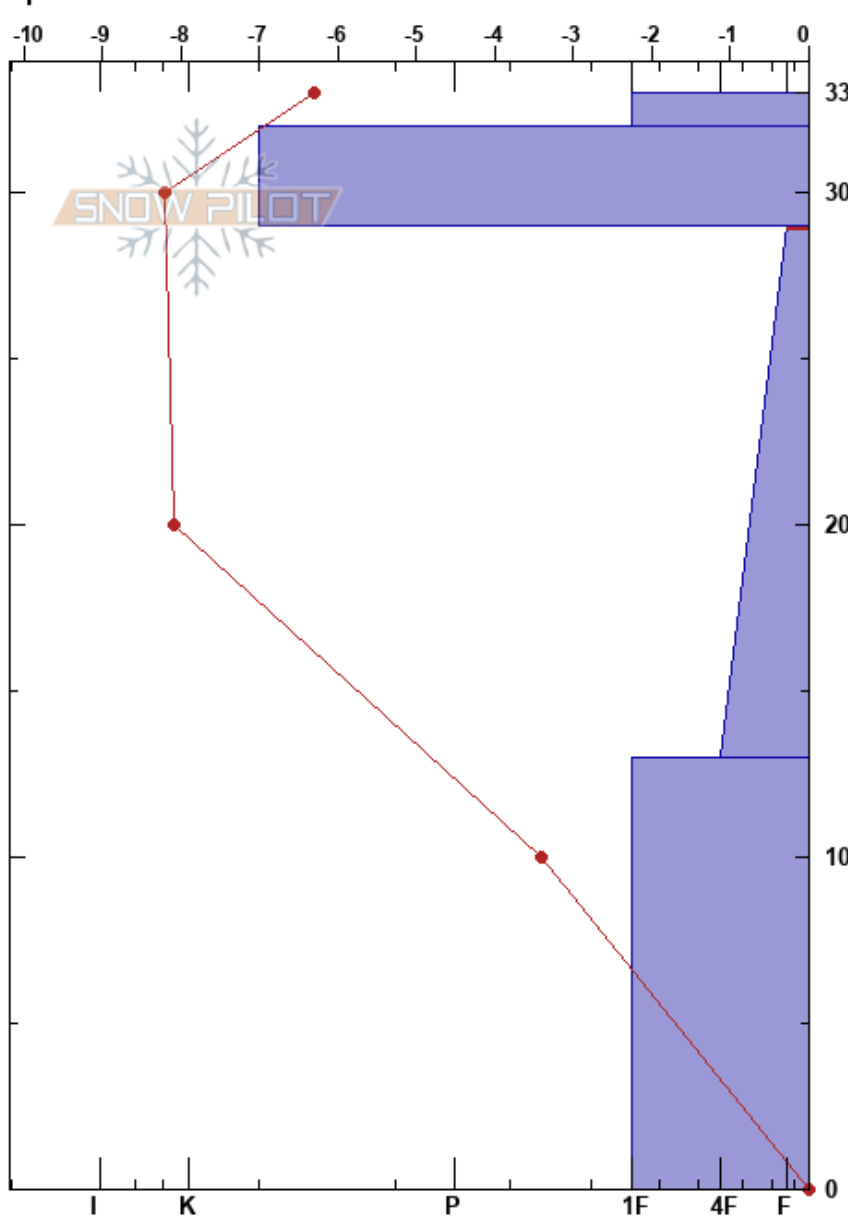

Mt Elly
 Teton Range
 WY
 Elevation: 9140 ft
 Aspect: 180°
 Specifics:

Chris McCollister
 11/29/2020 - 10:00am
 Co-ord: 43.47699N, -110.95273W
 Slope Angle: 25°
 Wind Loading: no

Stability:
 Air Temperature: -2.6°C
 Sky Cover: CLR
 Precipitation: NO
 Wind:

HS:33
 Layer Notes:
 29-13cm: Problematic layer

Form	Crystal		Moisture	ρ kg/m ³	Stability tests & Layer comments
	Size				
∨					
-					
□	1-2				
□	1-2				

Notes:

I K P 1F 4F F 0