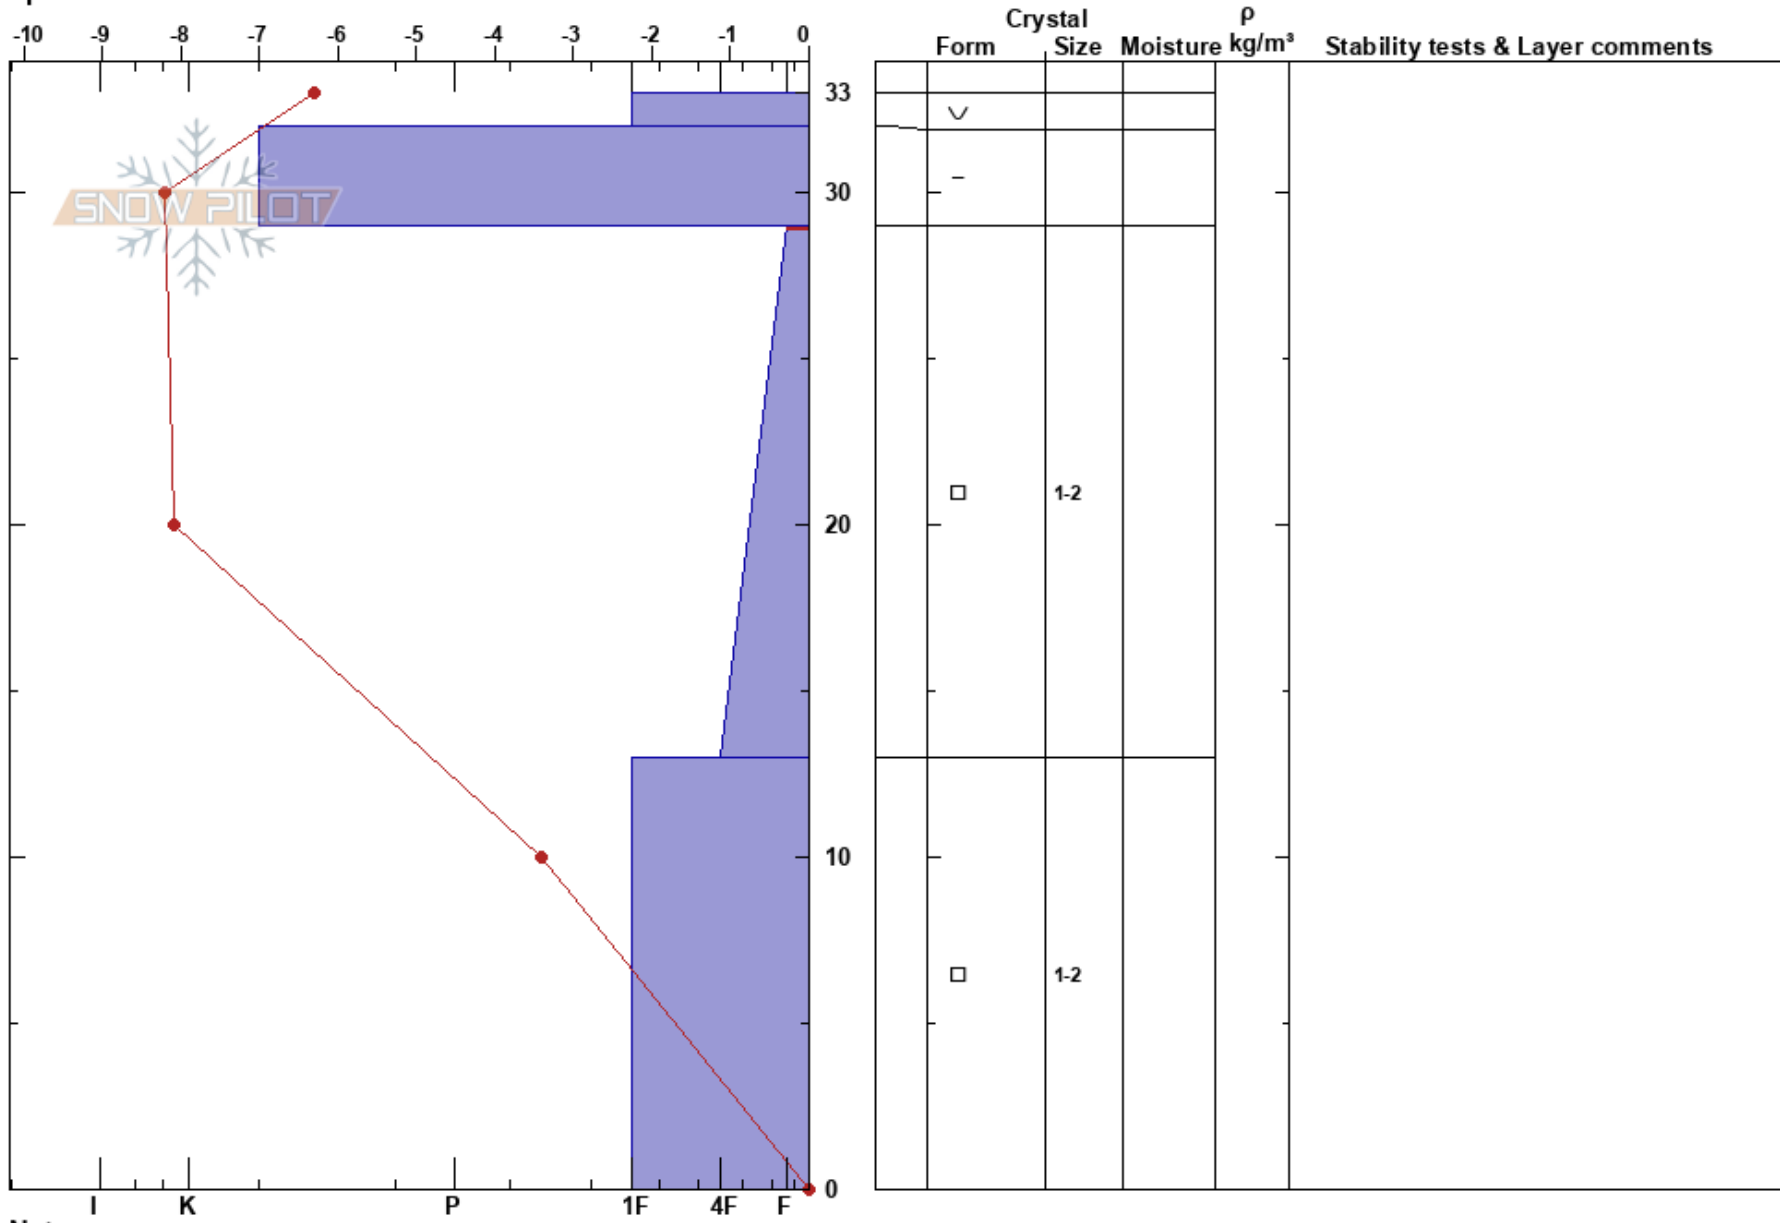

Mt Elly
 Teton Range
 WY
 Elevation: 9140 ft
 Aspect: 180°
 Specifics:

Chris McCollister
 11/29/2020 - 10:00am
 Co-ord: 43.47699N, -110.95273W
 Slope Angle: 25°
 Wind Loading: no

Stability:
 Air Temperature: -2.6°C
 Sky Cover: CLR
 Precipitation: NO
 Wind:

HS:33
 Layer Notes:
 29-13cm: Problematic layer

Notes: