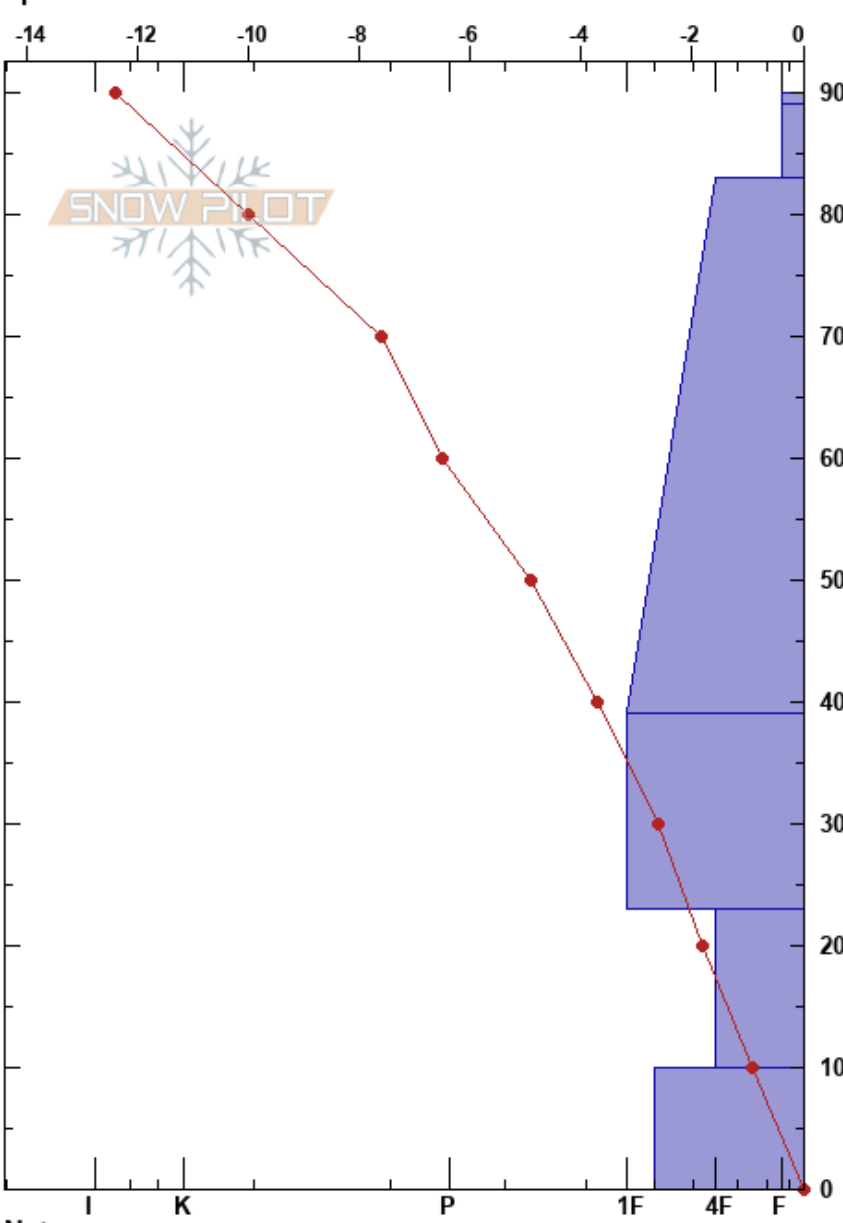

Avalanche Bowl  
 Teton Range  
 WY  
 Elevation: 9123 ft  
 Aspect: 45°  
 Specifics:

Chris McCollister  
 11/29/2020 - 11:00am  
 Co-ord: 43.47974N, -110.95097W  
 Slope Angle: 25°  
 Wind Loading: no

Stability:  
 Air Temperature:  
 Sky Cover: CLR  
 Precipitation: NO  
 Wind:

HS:90  
 Layer Notes:  
 23-10cm: Problematic layer

Form	Crystal		$\rho$ kg/m <sup>3</sup>	Stability tests & Layer comments
	Size	Moisture		
V				
/				
• (⊖)	0.3-0.5			
• (⊖)	0.3-0.5			
⊖	0.5-1			
⊙⊙				