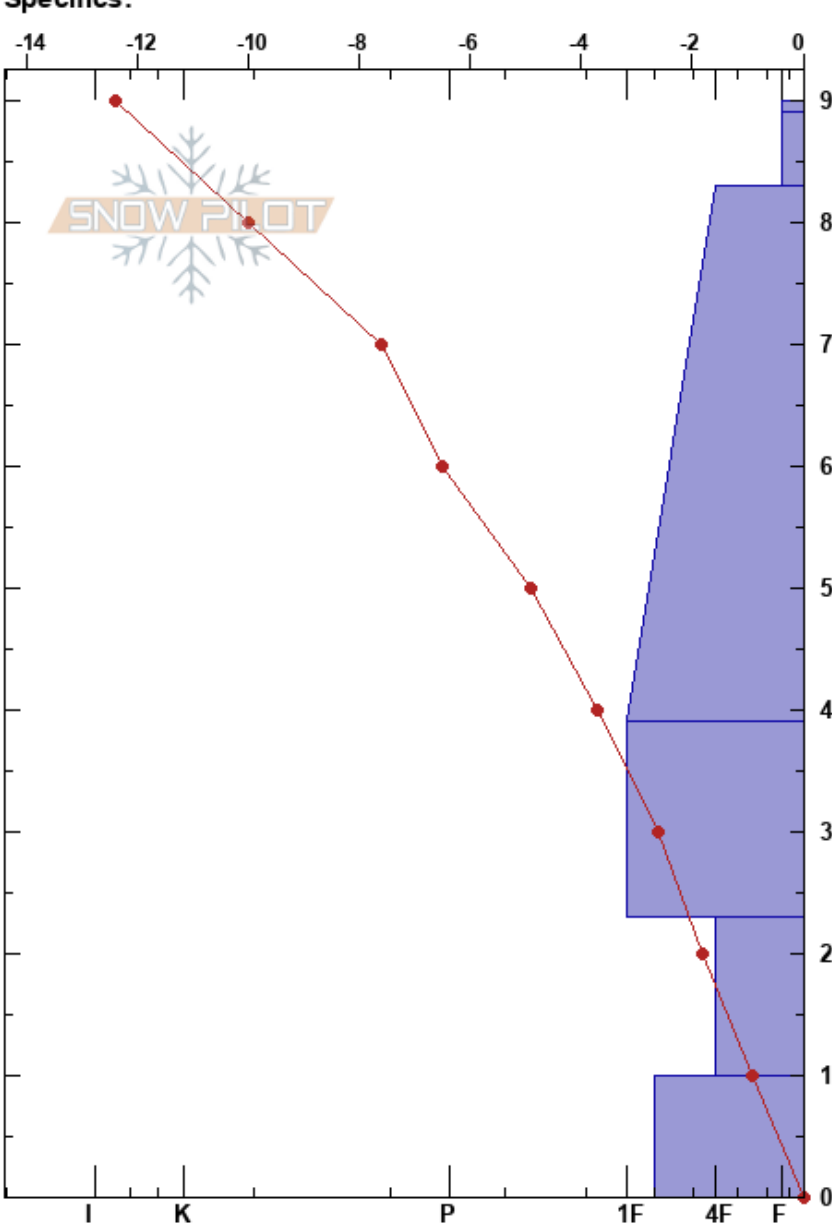

Avalanche Bowl  
 Teton Range  
 WY  
 Elevation: 9123 ft  
 Aspect: 45°  
 Specifics:

Chris McCollister  
 11/29/2020 - 11:00am  
 Co-ord: 43.47974N, -110.95097W  
 Slope Angle: 25°  
 Wind Loading: no

Stability:  
 Air Temperature:  
 Sky Cover: CLR  
 Precipitation: NO  
 Wind:

HS:90  
 Layer Notes:  
 23-10cm: Problematic layer

Form	Crystal Size	Moisture	$\rho$ kg/m <sup>3</sup>	Stability tests & Layer comments
V				
/				
• (⊖)	0.3-0.5			
• (⊖)	0.3-0.5			
⊖	0.5-1			
⊙⊙				