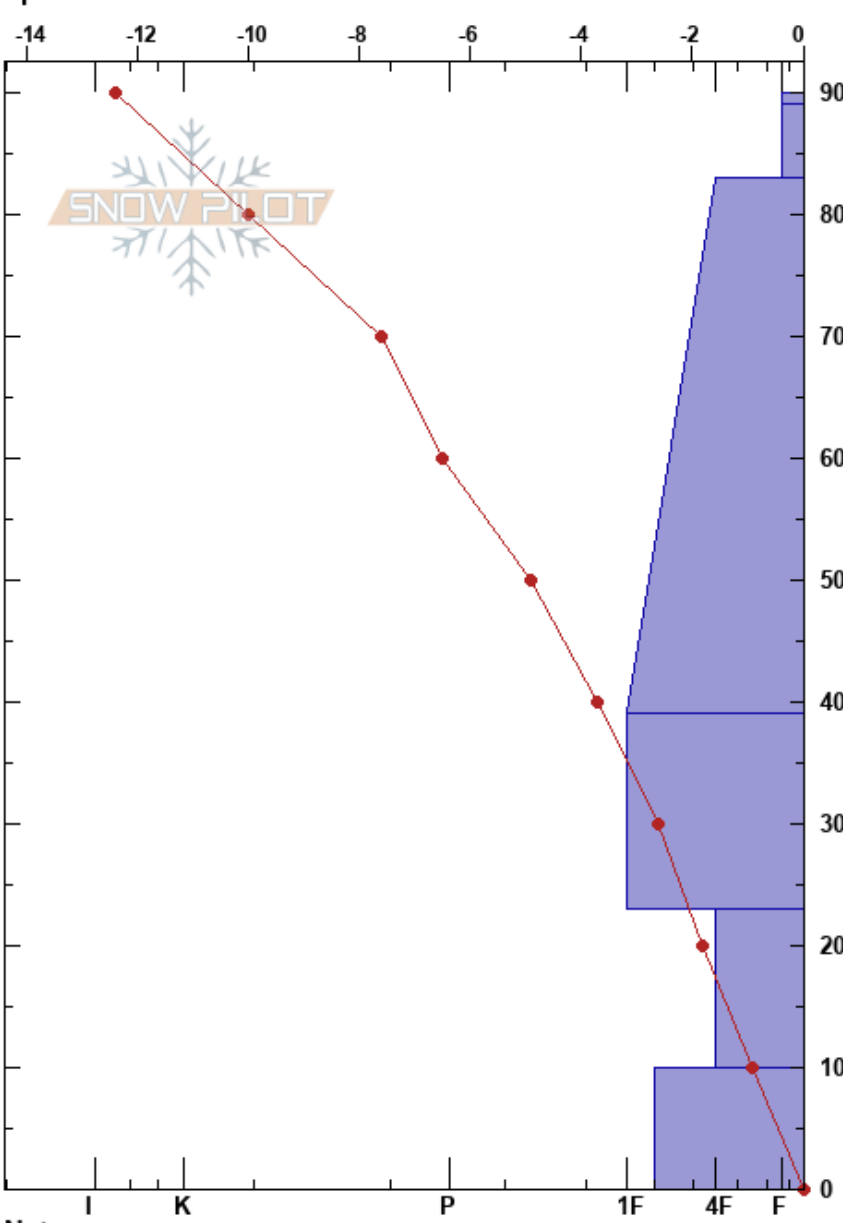

Avalanche Bowl
 Teton Range
 WY
 Elevation: 9123 ft
 Aspect: 45°
 Specifics:

Chris McCollister
 11/29/2020 - 11:00am
 Co-ord: 43.47974N, -110.95097W
 Slope Angle: 25°
 Wind Loading: no

Stability:
 Air Temperature:
 Sky Cover: CLR
 Precipitation: NO
 Wind:

HS:90
 Layer Notes:
 23-10cm: Problematic layer

Form	Crystal		ρ kg/m ³	Stability tests & Layer comments
	Size	Moisture		
V				
/				
• (⊖)	0.3-0.5			
• (⊖)	0.3-0.5			
⊖	0.5-1			
⊙⊙				

Notes:

ECTX