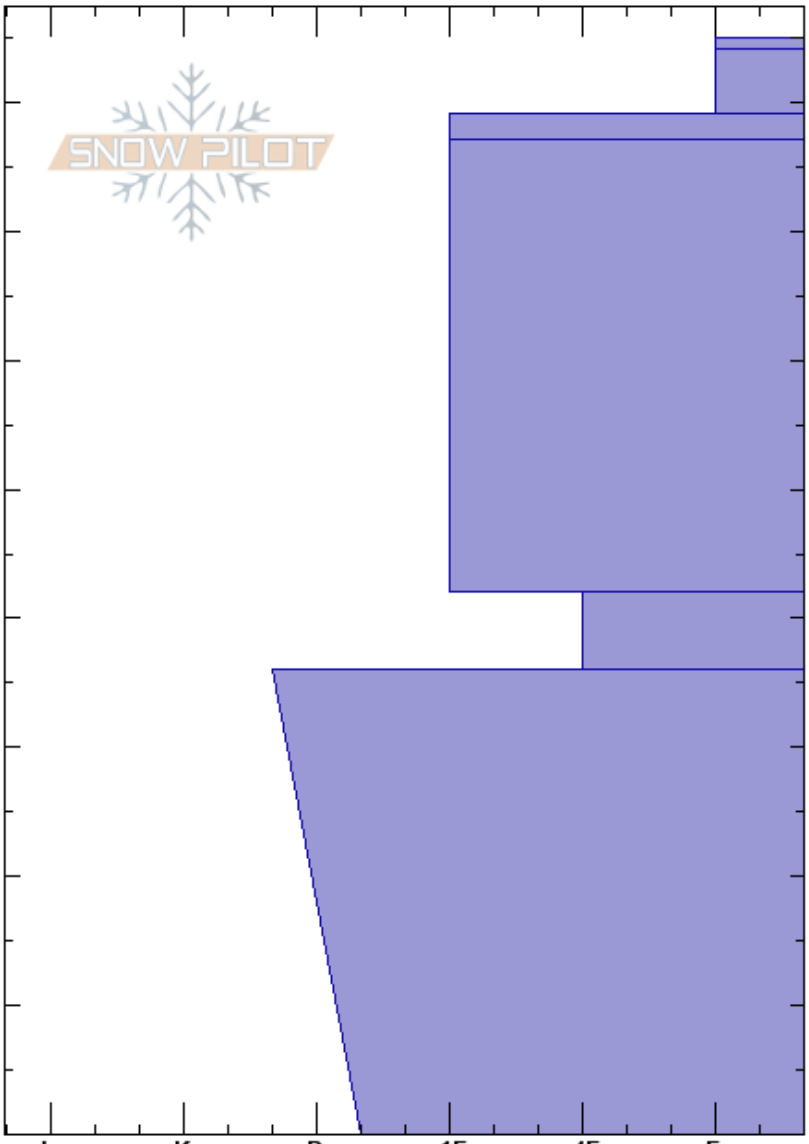

Shed 7 East SZ  
 Lewis Range  
 MT  
 Elevation: 7803 ft  
 Aspect: SE  
 Specifics: We skied slope

BNSF Avalanche Safety  
 12/02/2020 - 2:00pm  
 Co-ord: 48.25653N, -113.48587W  
 Slope Angle: 30°  
 Wind Loading: previous

Stability: Very Good  
 Air Temperature:  
 Sky Cover: CLR  
 Precipitation: NO  
 Wind: Calm

HS:85  
 PF:20  
 PS:10  
 Layer Notes:  
 85-84cm: Sh on surface only  
 42-36cm: Problematic layer

| Form  | Crystal |  | Moisture | $\rho$<br>kg/m <sup>3</sup> | Stability tests & Layer comments                                     |
|-------|---------|--|----------|-----------------------------|--|
|       | Size    |  |          |                             |  |
| V     | 2       |  | D        |                             | 85-84cm: Sh on surface only<br>← ECTN11 @79cm<br>← CT12, RP @79cm Q2 |
| ☐     | 0.5     |  | D        |                             |  |
| •     |         |  |          |                             |  |
| / (☐) | 1(1)    |  | D        |                             |  |
| ☐     | 1       |  | D        |                             |  |