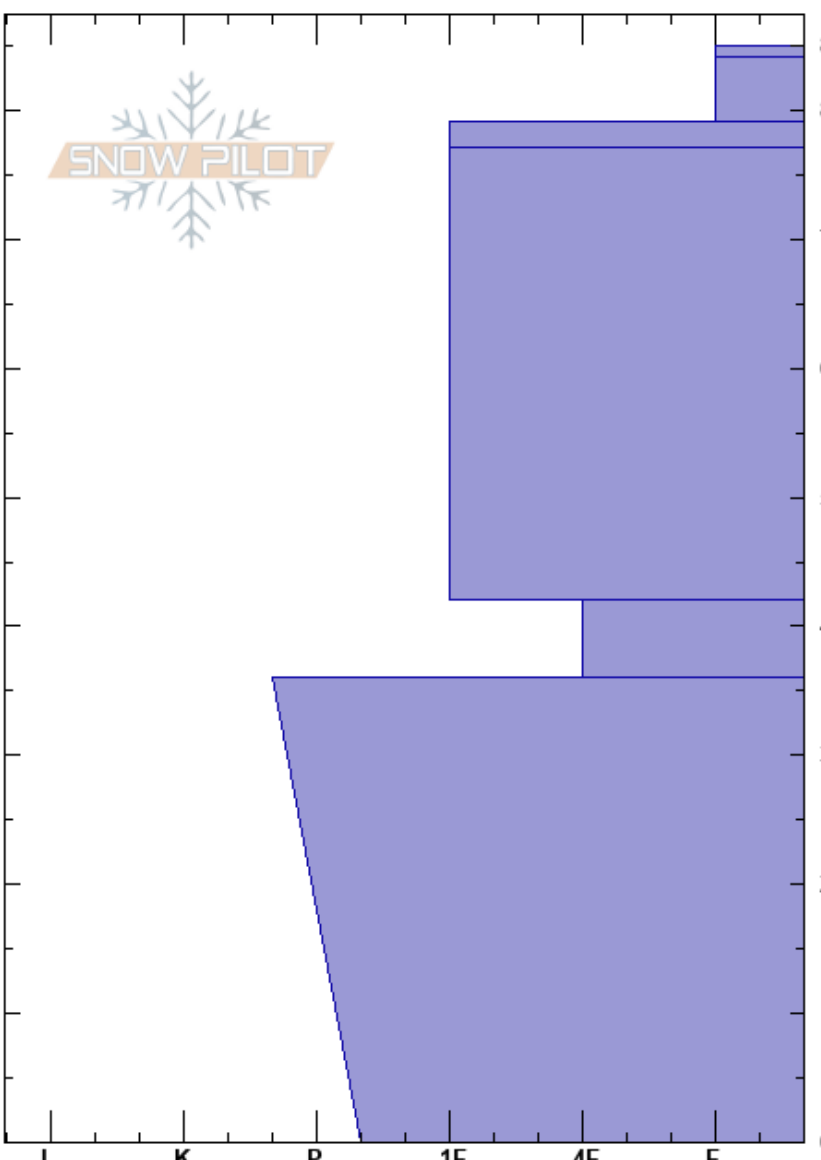

Shed 7 East SZ
 Lewis Range
 MT
 Elevation: 7803 ft
 Aspect: SE
 Specifics: We skied slope

BNSF Avalanche Safety
 12/02/2020 - 2:00pm
 Co-ord: 48.25653N, -113.48587W
 Slope Angle: 30°
 Wind Loading: previous

Stability: Very Good
 Air Temperature:
 Sky Cover: CLR
 Precipitation: NO
 Wind: Calm

HS:85
 PF:20
 PS:10
 Layer Notes:
 85-84cm: Sh on surface only
 42-36cm: Problematic layer

Form	Crystal		Moisture	ρ kg/m ³	Stability tests & Layer comments
	Size				
∇	2		D		85-84cm: Sh on surface only ← ECTN11 @79cm ← CT12, RP @79cm Q2
☒	0.5		D		
•					
/ (☐)	1(1)		D		
☐	1		D		